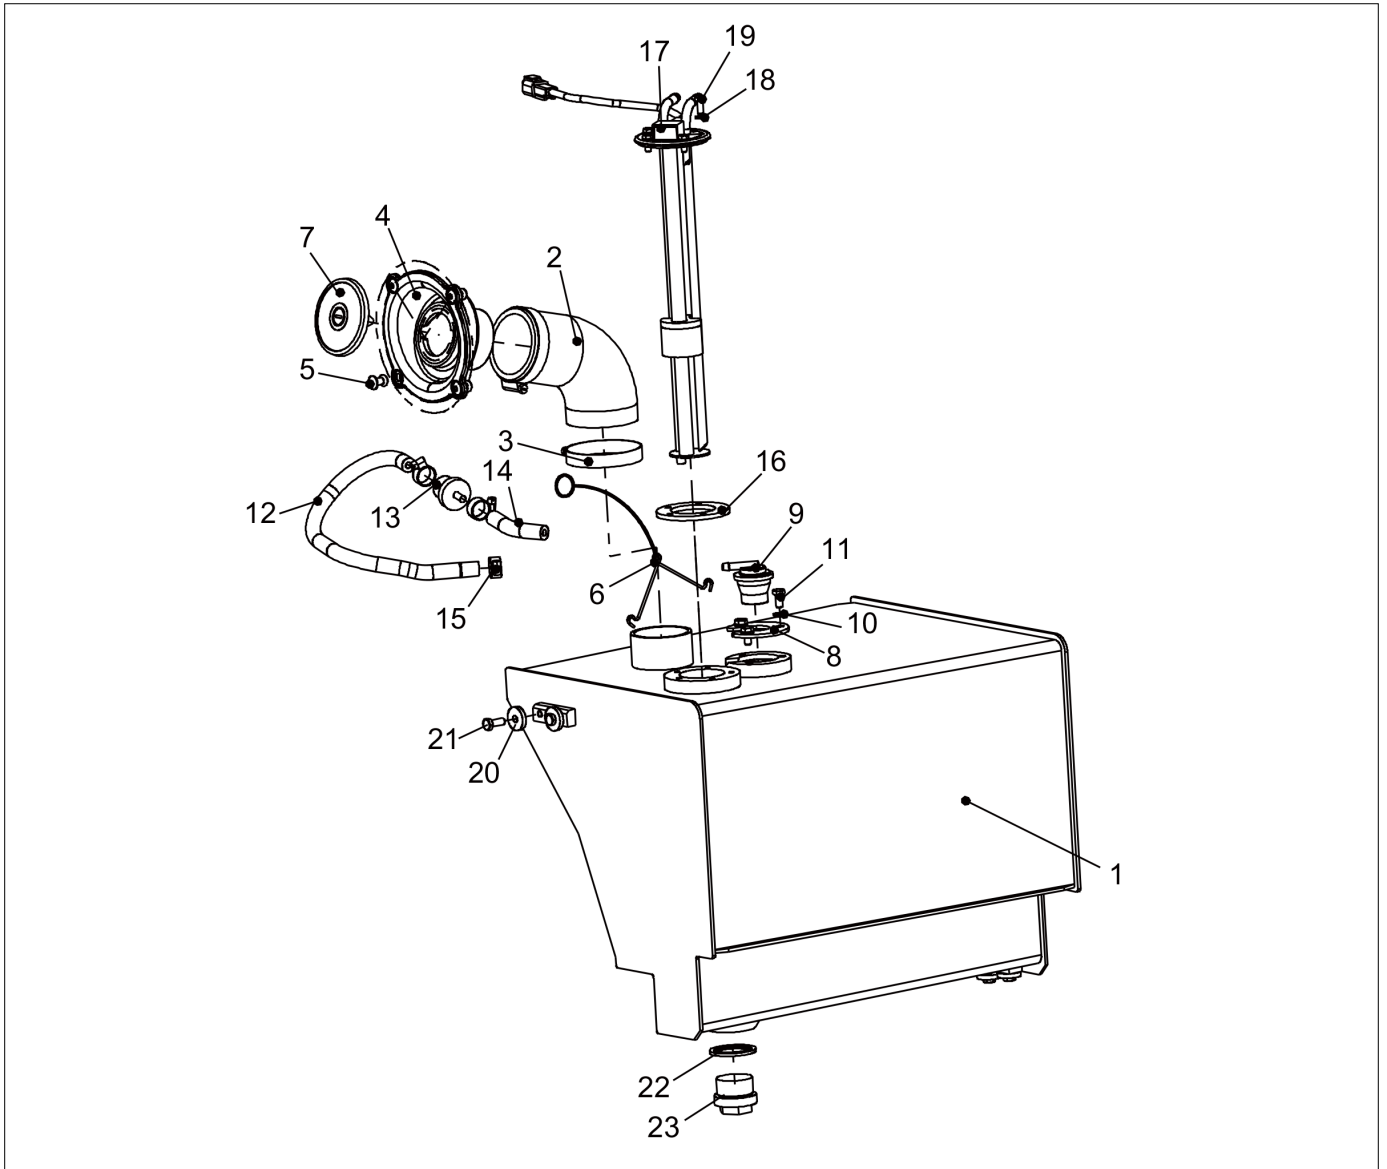

Engine

Item	Part No.	Name	Qty	Uom
0		Fuel tank assembly	1	EA
1	4812112801	Fuel tank	1	EA
2	4812115007	Fuller hose	1	EA
3	4700313023	Hose clamp	2	EA
4	4812114464	Filler neck	1	EA
5	4700791754	Blind rivet	4	EA
6	4812115526	Holder	1	EA
7	4812118459	Fuel cap	1	EA
01	4812118885	Key "044"	1	EA
8	4812114877	Bracket	1	EA
9	4812114852	Valve housing	1	EA
10	4700904228	Washer 6,4x12x1,5	3	EA
11	4700500012	Hex. screw	3	EA
12	4812117376	Fuel hose	0.3m	EA
13	4700935438	Fuel filter	1	EA
14	4812117376	Fuel hose	0.1m	EA
15	4700313001	Hose clamp, 11-18 x 9 mm	3	EA
16	4700945777	Gasket	1	EA
17	4700387552	Level gauge	1	EA
18	4700904281	Washer, 5,3x10x1 300HV	5	EA
19	4700500004	Screw M5x12 8,8	5	EA
20	4700904735	Steel plain washer	4	EA
21	4700500013	Screw, M6x16 mm 8.8 A2K	4	EA
22	4811000486	Washer	1	EA
23	4700232050	Plug	1	EA