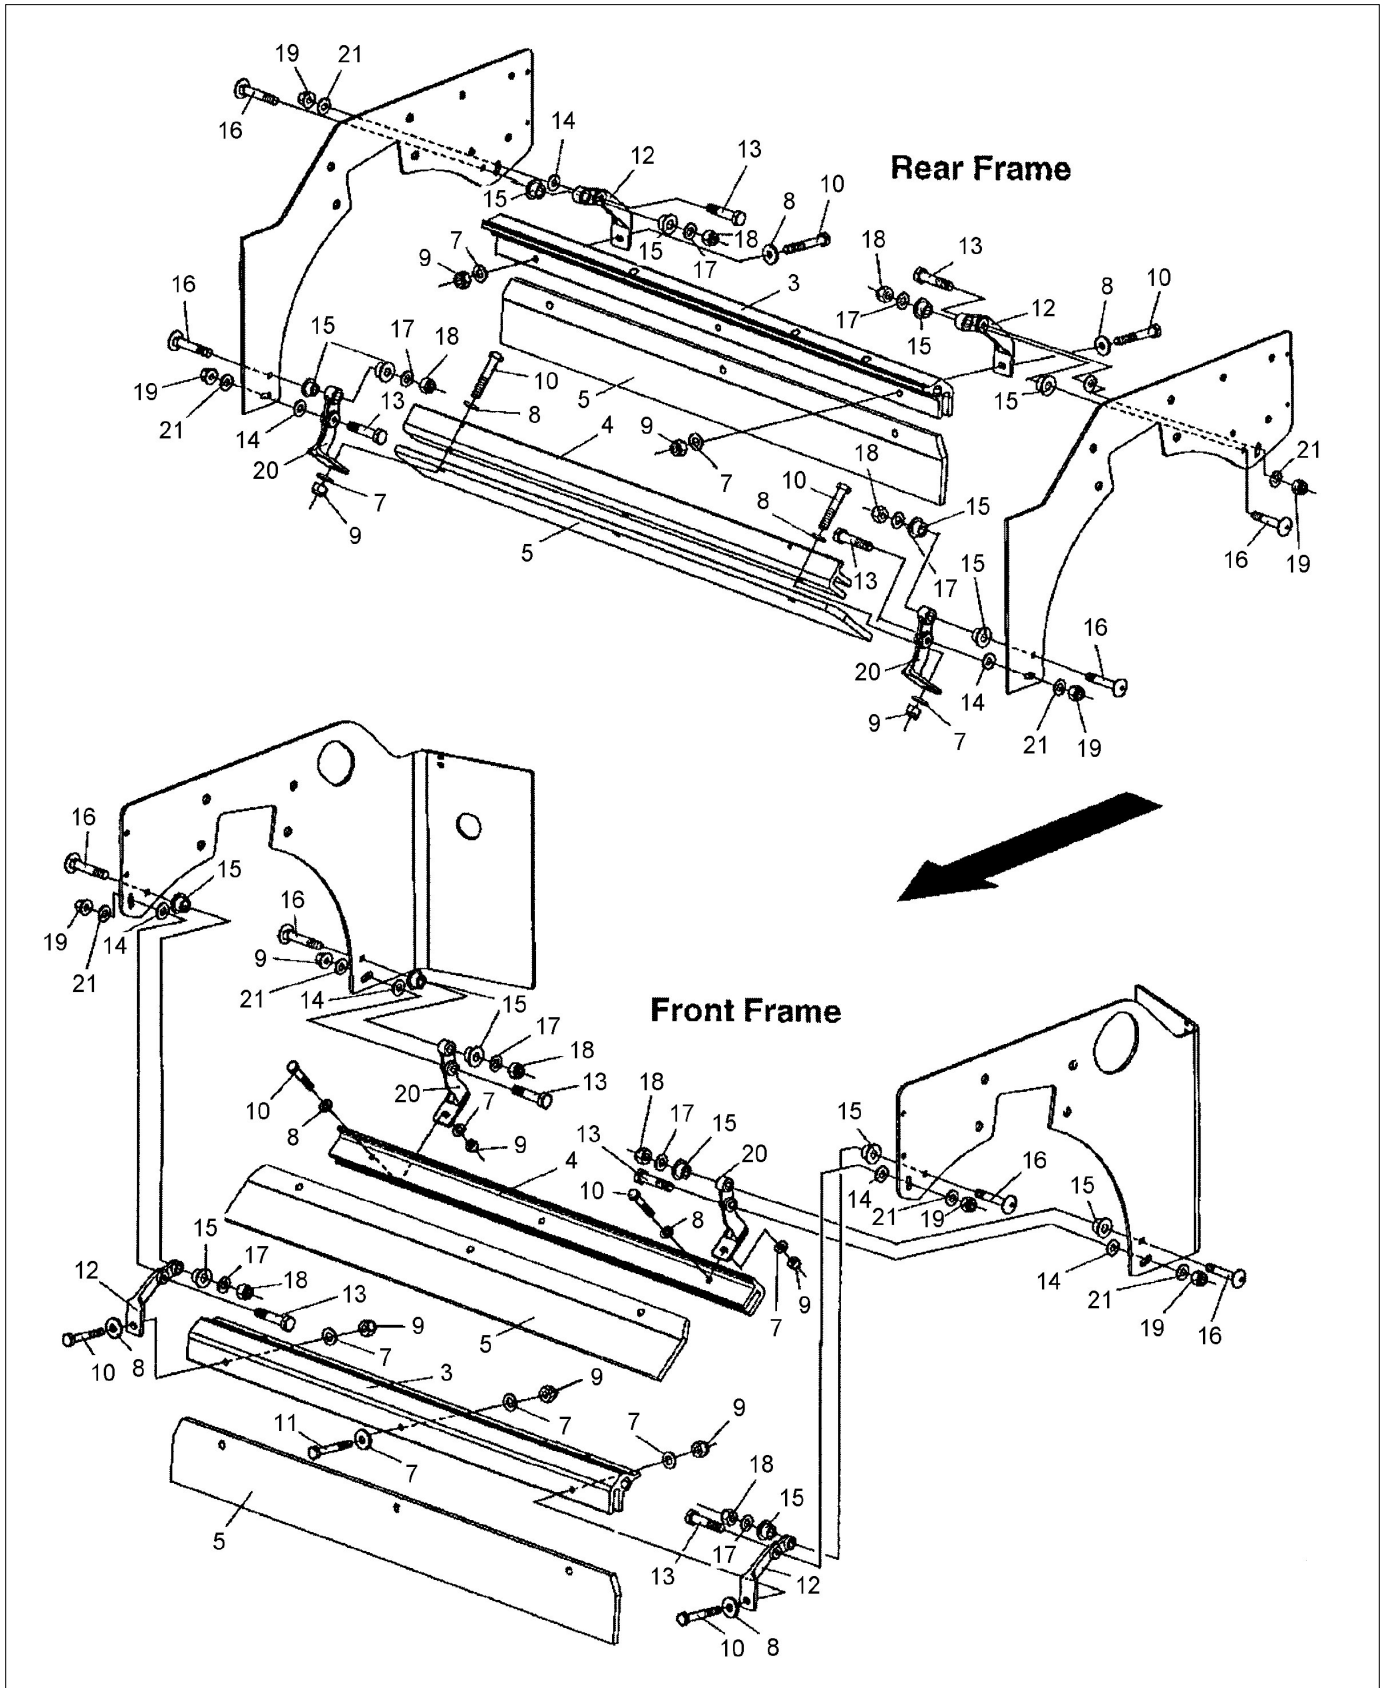

Mechanical

Item	Part No.	Name	Qty	Uom
3	4700387344	Sprinkler pipe	1	EA
4	4700387345	Scraper bracket	2	EA
5	4700387346	Scraper blade Polyurethan	4	EA
5	4812269392	Scraper blade Polyurethan	4	EA
7	4700904229	Washer, 8.4x 6x1.5 mm 300HV	16	EA
8	4700904640	Washer, 8.4x22x3 mm 300HV	8	EA
9	4700586003	Lock nut M8	12	EA
10	4700500067	Screw	8	EA
11	4700500024	Screw M8x45	4	EA
12	4700387039	Upper hold	4	EA
13	4700500105	Hex. screw	8	EA
14	4700791938	Washer	8	EA
15	4700791939	Bushing	16	EA
16	4700792134	Bolt	8	EA
17	4700904229	Washer, 8.4x 6x1.5 mm 300HV	8	EA
18	4700586003	Lock nut M8	8	EA
19	4700902287	Nut, M10	8	EA
20	4700387043	Lower hold	4	EA
21	4700791938	Washer	8	EA