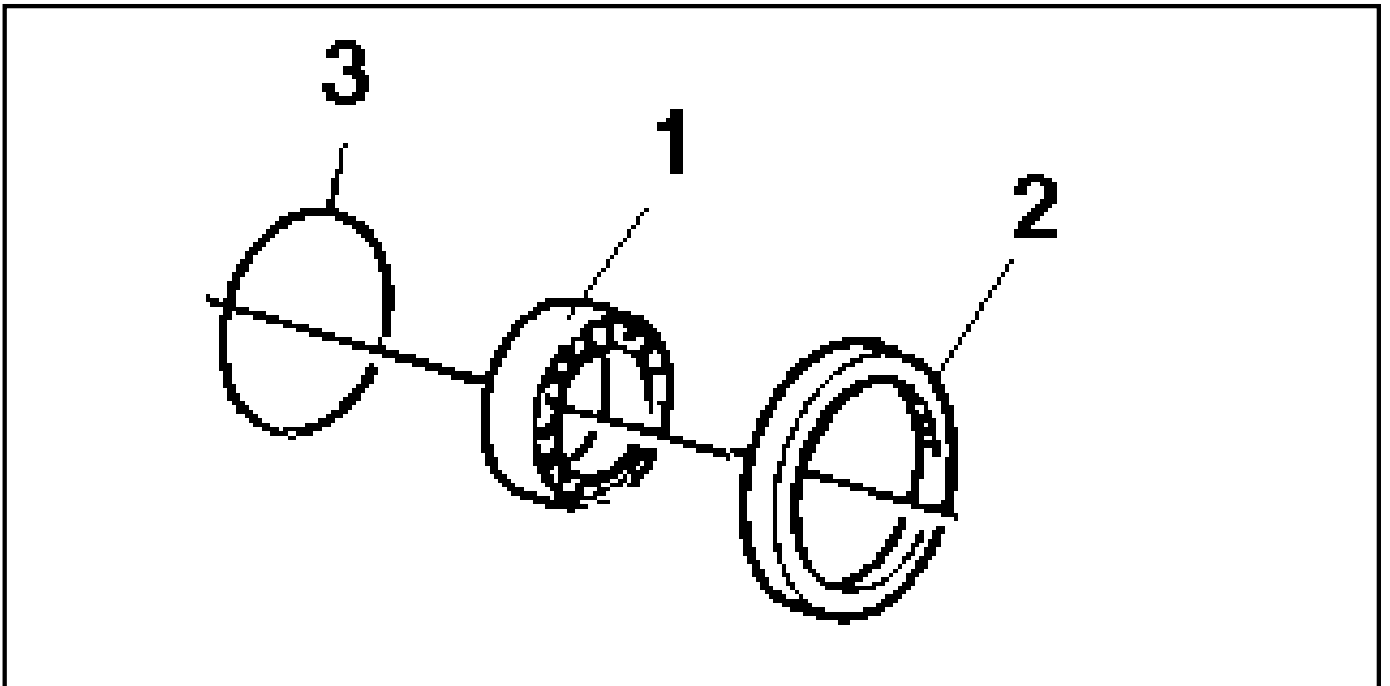

Service, repair kit

Item	Part No.	Name	Qty	Uom
0	4700945711	Drum rotation kit		EA
1	4700111018	Ball bearing	1	EA
2	4700791426	Radial lip seal	1	EA
3	4700160132	O-ring 70	1	EA