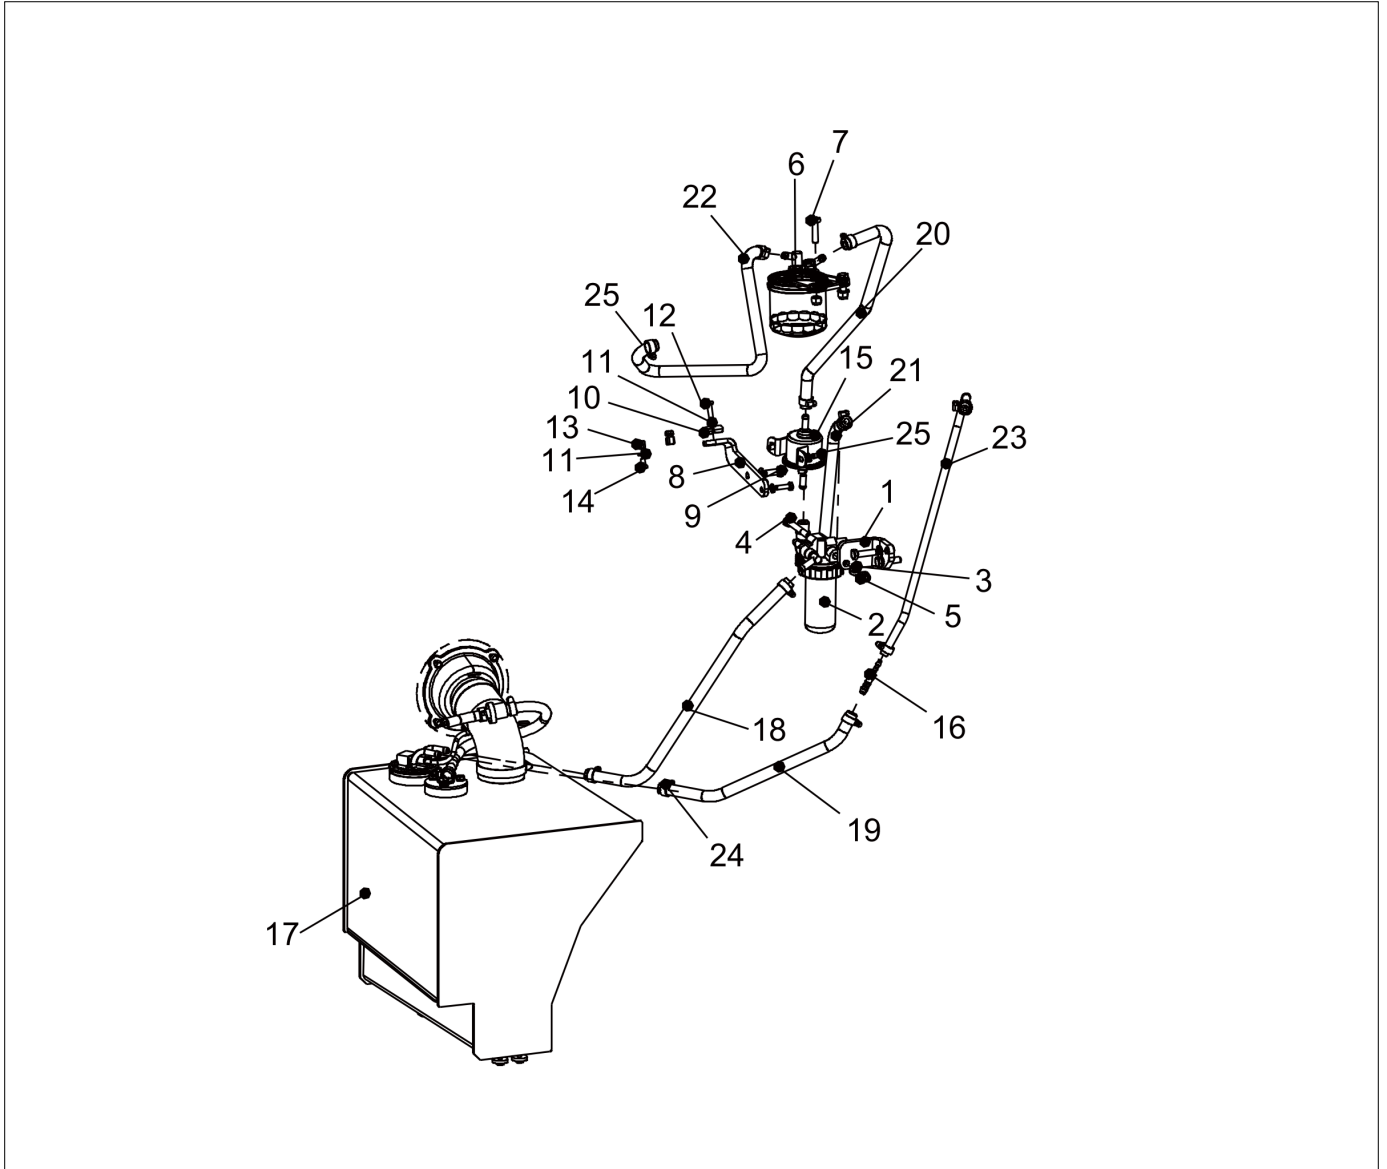

Engine

Item	Part No.	Name	Qty	Uom
0	4812274700	Fuel System	1	EA
1	4812274704	Mounting Plate	1	EA
2	4812274701	Pro-Fuel Filter	1	EA
01	4812313457	Pro-Fuel Filter element	1	EA
3	4700904229	Washer, 8.4x 6x1.5 mm 300HV	6	EA
4	4700500248	Hex. screw	1	EA
5	4700586003	Lock nut M8	1	EA
6	4812274702	Fuel Filter	1	EA
01	4812313456	Fuel Filter element	1	EA
7	4700500021	Screw, M8x25 mm 8.8 A2K	4	EA
8	4812274707	Mounting Plate	1	EA
9	4700500053	Screw, M8x20 mm 8.8 A2K	1	EA
10	4812274708	Fixed plate	1	EA
11	4700904228	Washer 6,4x12x1,5	6	EA
12	4700500040	Screw, M6x20 mm 8.8 A2K	2	EA
13	4700500012	Hex. screw	2	EA
14	4812274709	Connector	2	EA
15	4812274703	Electrical Fuel Pump	1	EA
16	4700791774	Hose connection	1	EA
17	4812274719	Fuel tank assembly	1	EA
18	4700904984	Fuel hose	0.4m	M
19	4700904984	Fuel hose	0.5m	M
20	4700904984	Fuel hose	0.4m	M
21	4700904984	Fuel hose	0.3m	M
22	4700904984	Fuel hose	0.5m	M
23	4700791422	Hose	0.4m	EA
24	4700792146	Hose clamp	2	EA
25	4700313001	Hose clamp, 11-18 x 9 mm	10	EA