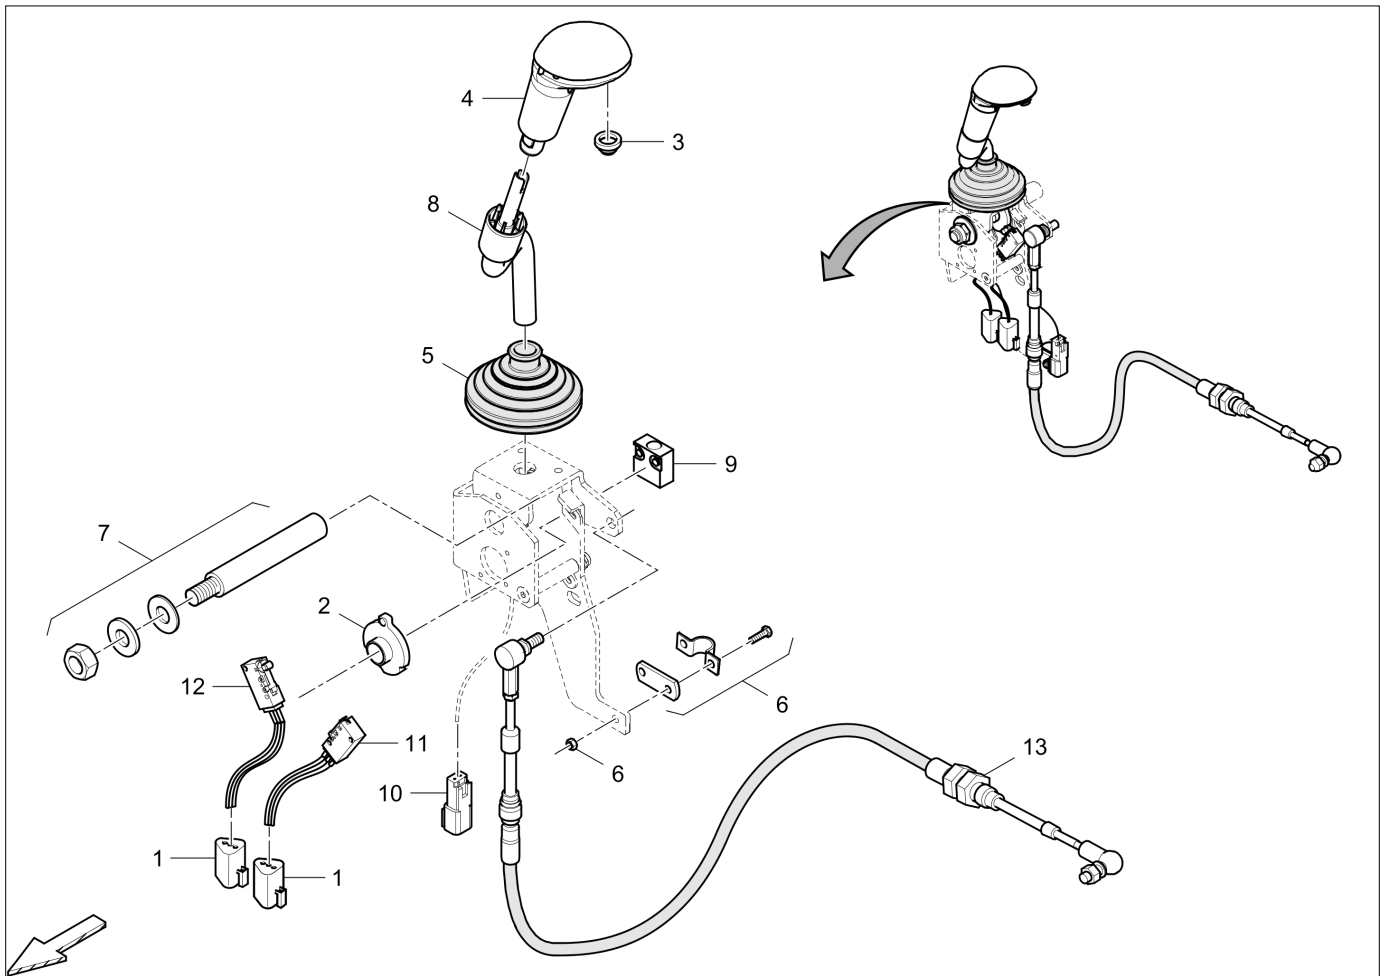

Operator platform

Item	Part No.	Name	Qty	Uom
1	4812280162	Platform	1	EA
2	4812114466	Drivers seat, cpl	1	EA
3	4700376595	Instrument panel	1	EA
4	4812280167	Column cover	1	EA
5	4700383705	Instruction manual box	1	EA
6	4700357643	Wire	1	EA
7	4700902166	Edge trim	1	M
8	4700904229	Washer, 8.4x 6x1.5 mm 300HV	8	EA
9	4700904557	Washer, 10.5x22x4 mm 300 HV	2	EA
10	4700904755	Screw M8x12 8,8 FZB	6	EA
11	4700500021	Screw, M8x25 mm 8.8 A2K	2	EA
12	4700500030	Hexagon head screw	2	EA
13	4700586003	Lock nut M8	6	EA
14	4700791226	Screw	4	EA
15	4700902919	Plug	4	EA
16	4700377255	Cup holder	1	EA
17	4700904698	Plain washer	4	EA
18	4700513027	Screw M4x16H 10,9	4	EA
19	4700923976	Lock nut	4	EA
20	4700379635	Seat switch	1	EA
21	4812118697	Switch, parking brake	1	EA
22	4812280164	Bracket cover	1	EA
23	4700904281	Washer, 5,3x10x1 300HV	4	EA
24		Screw M5x16	4	EA

Operator platform

Item	Part No.	Name	Qty	Uom
1	4812118838	Forward / Reverse Control	1	EA
1.1	4812160368	Cable	1	EA
1	4812270710	Forward / Reverse Control	1	EA
2	4812111858	Throttle control	1	EA
3	4812111852	Choke control	1	EA
6	4700904228	Washer 6,4x12x1,5	2	EA
7	4700904229	Washer, 8.4x 6x1.5 mm 300HV	3	EA
8	4700500013	Screw, M6x16 mm 8.8 A2K	2	EA
9	4700904755	Screw M8x12 8,8 FZB	2	EA
12	4700513004	Screw M5x12H 10.9	2	EA
13	4700508092	Screw	3	EA
14	4700393095	Bracket	1	EA
15	4812280151	Control cover	1	EA

Operator platform

Item	Part No.	Name	Qty	Uom
0	4812270710	Forward / Reverse Control	0	EA
1	4812313790	Connector	2	EA
2	4812313791	Disk to activate microswitch and screws	1	EA
3	4812156560	Push button switch with cable	1	EA
4	4812313793	Plastic handle	1	EA
5	4812156576	Bellow	1	EA
6	4812313795	Kit for cable connection	1	EA
7	4812156563	Central shaft	1	EA
8	4812313797	Handle	1	EA
9	4812313798	Spring cpl	1	EA
10	4812313799	Connector	1	EA
11	4812313788	Microswitch B with cable&connector, L-X11	1	EA
12	4812313789	Microswitch A with cable&connector, R-X10	1	EA
13	4812313834	Cable	1	EA