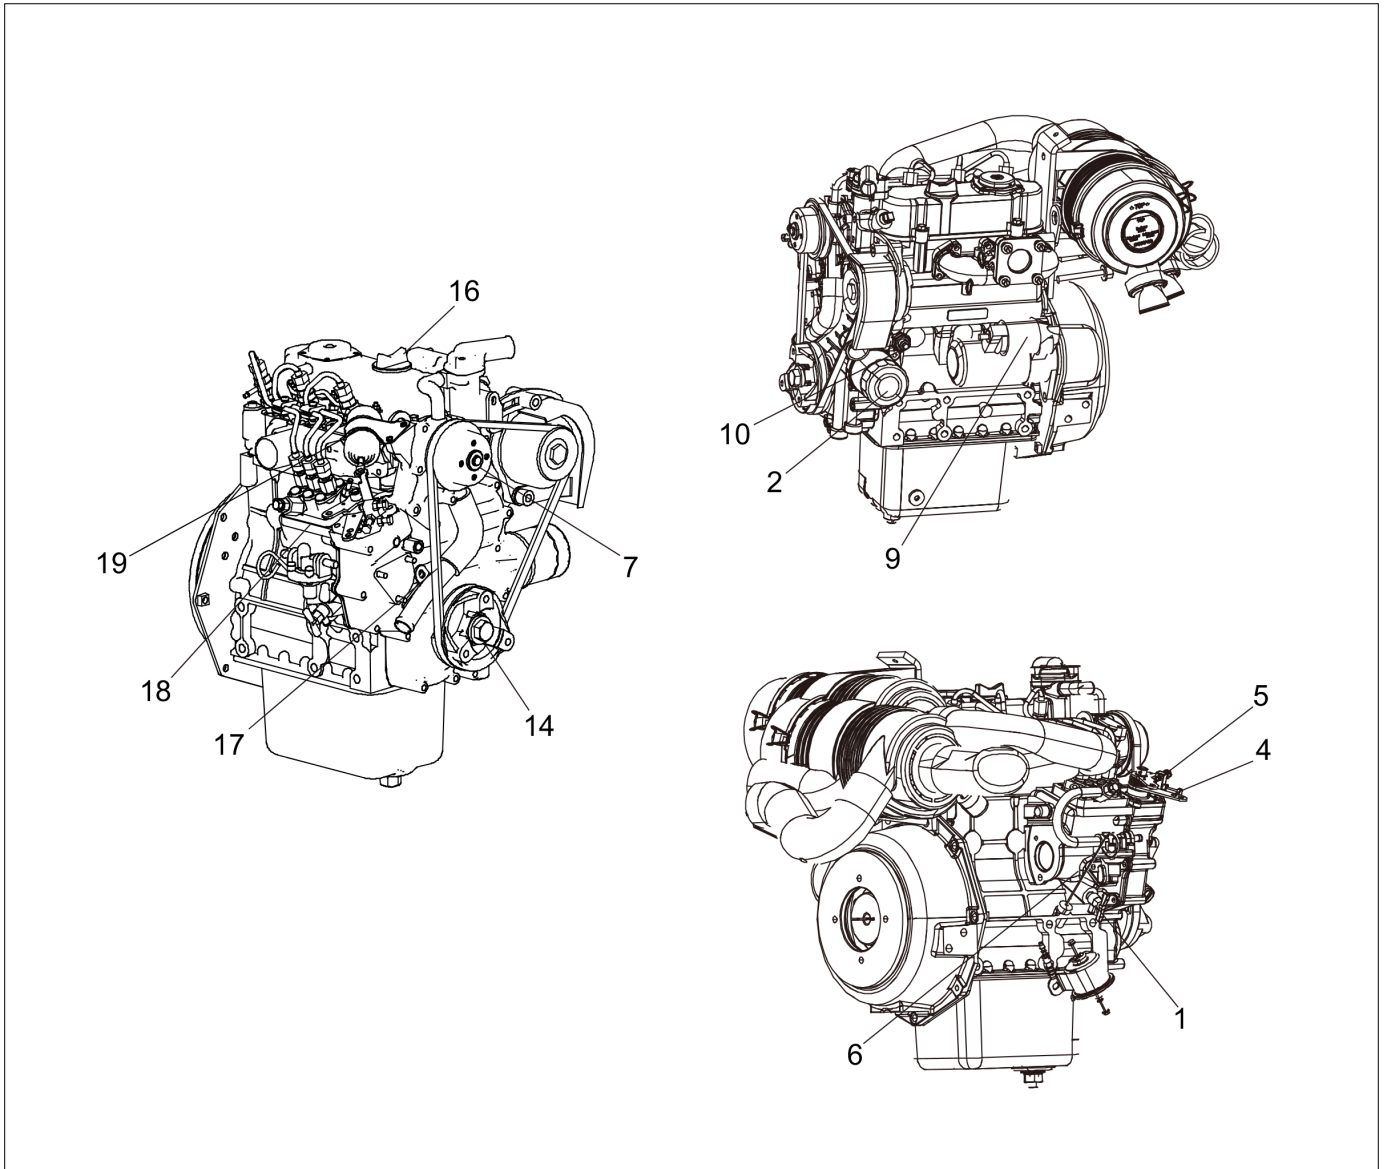

Engine

Item	Part No.	Name	Qty	Uom
1	4812313370	Cock assy	1	EA
2	4812313371	engine oil filter	1	EA
3	4812313372	Engine oil pump	1	EA
4	4812313373	Speed control lever	1	EA
5	4812313374	Engine stop lever	1	EA
6	4812313375	Fuel pump	1	EA
7	4812313376	Alternator	1	EA
8	4812313377	Regulator	1	EA
9	4812313378	Starter	1	EA
10	4812313379	Switch engine oil	1	EA
11	4812313380	Thermostat	1	EA
12	4812313381	Water pump	1	EA
13	4812313382	Fan	1	EA
14	4812313383	Pulley fan	1	EA
15	4812313384	Timer	1	EA
16	4812313385	Valve breather	1	EA
17	4812313386	Fan belt	1	EA
18	4812313813	Assy pump, injection	1	EA
19	4812313964	Solenoid, stop	1	EA