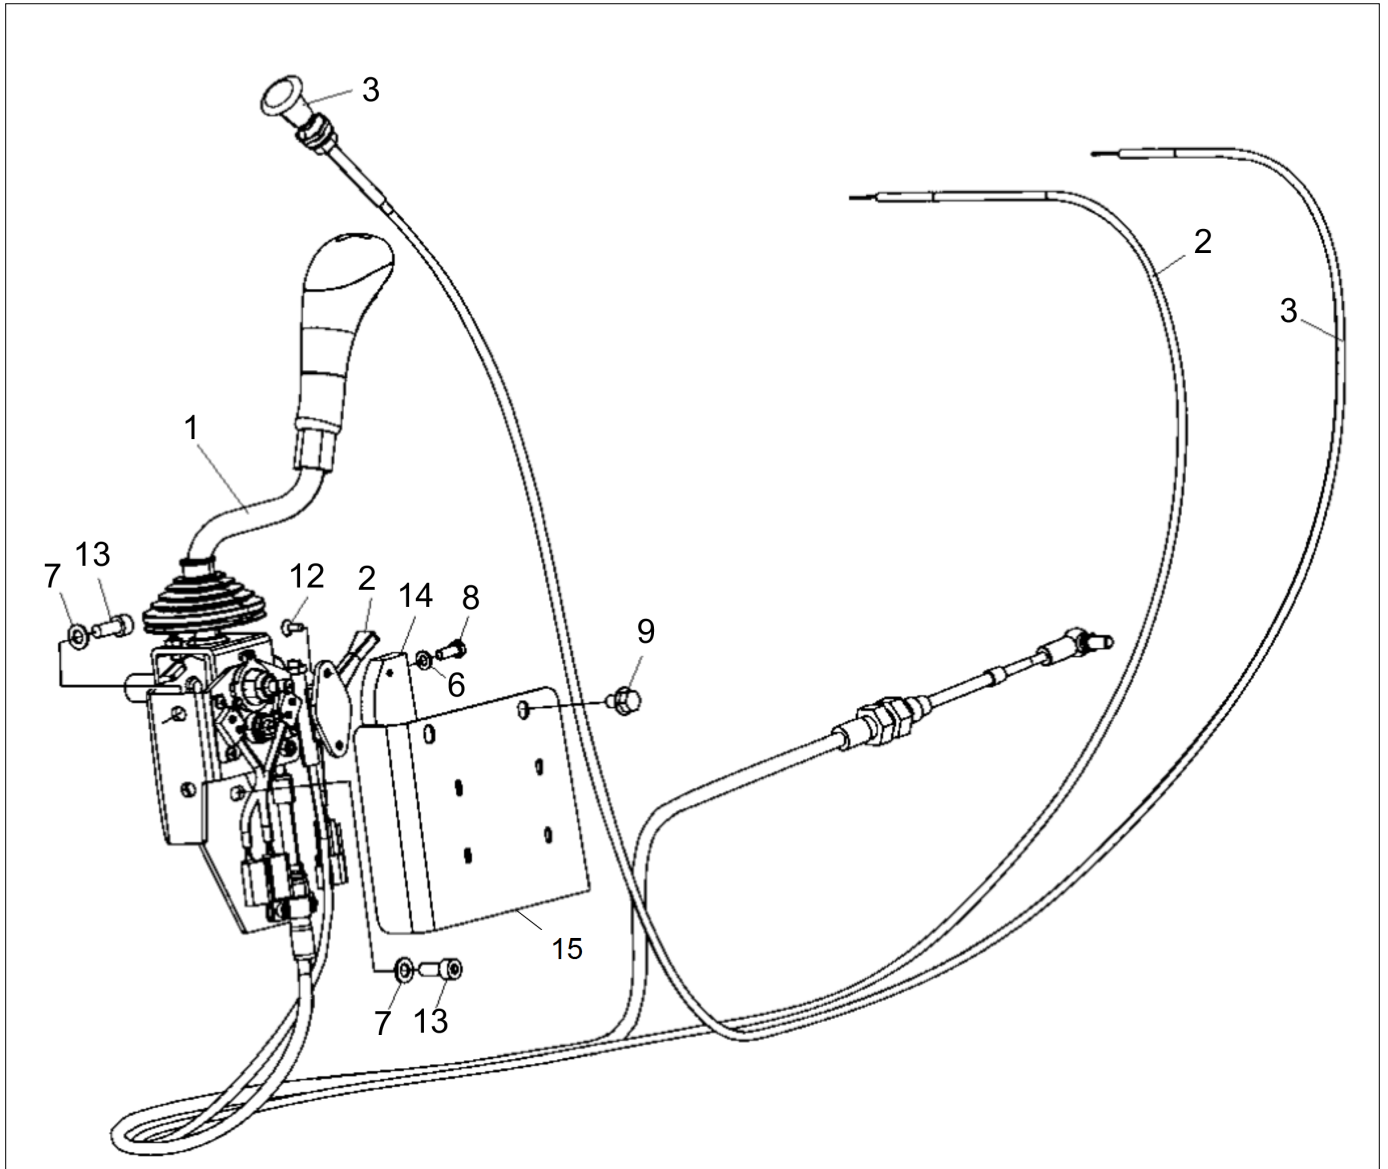

Operator platform

Item	Part No.	Name	Qty	Uom
1	4812118838	Forward / Reverse Control	1	EA
1.1	4812160368	Cable	1	EA
1	4812270710	Forward / Reverse Control	1	EA
2	4812111858	Throttle control	1	EA
3	4812111852	Choke control	1	EA
6	4700904228	Washer 6,4x12x1,5	2	EA
7	4700904229	Washer, 8.4x 6x1.5 mm 300HV	3	EA
8	4700500013	Screw, M6x16 mm 8.8 A2K	2	EA
9	4700904755	Screw M8x12 8,8 FZB	2	EA
12	4700513004	Screw M5x12H 10.9	2	EA
13	4700508092	Screw	3	EA
14	4700393095	Bracket	1	EA
15	4812280151	Control cover	1	EA