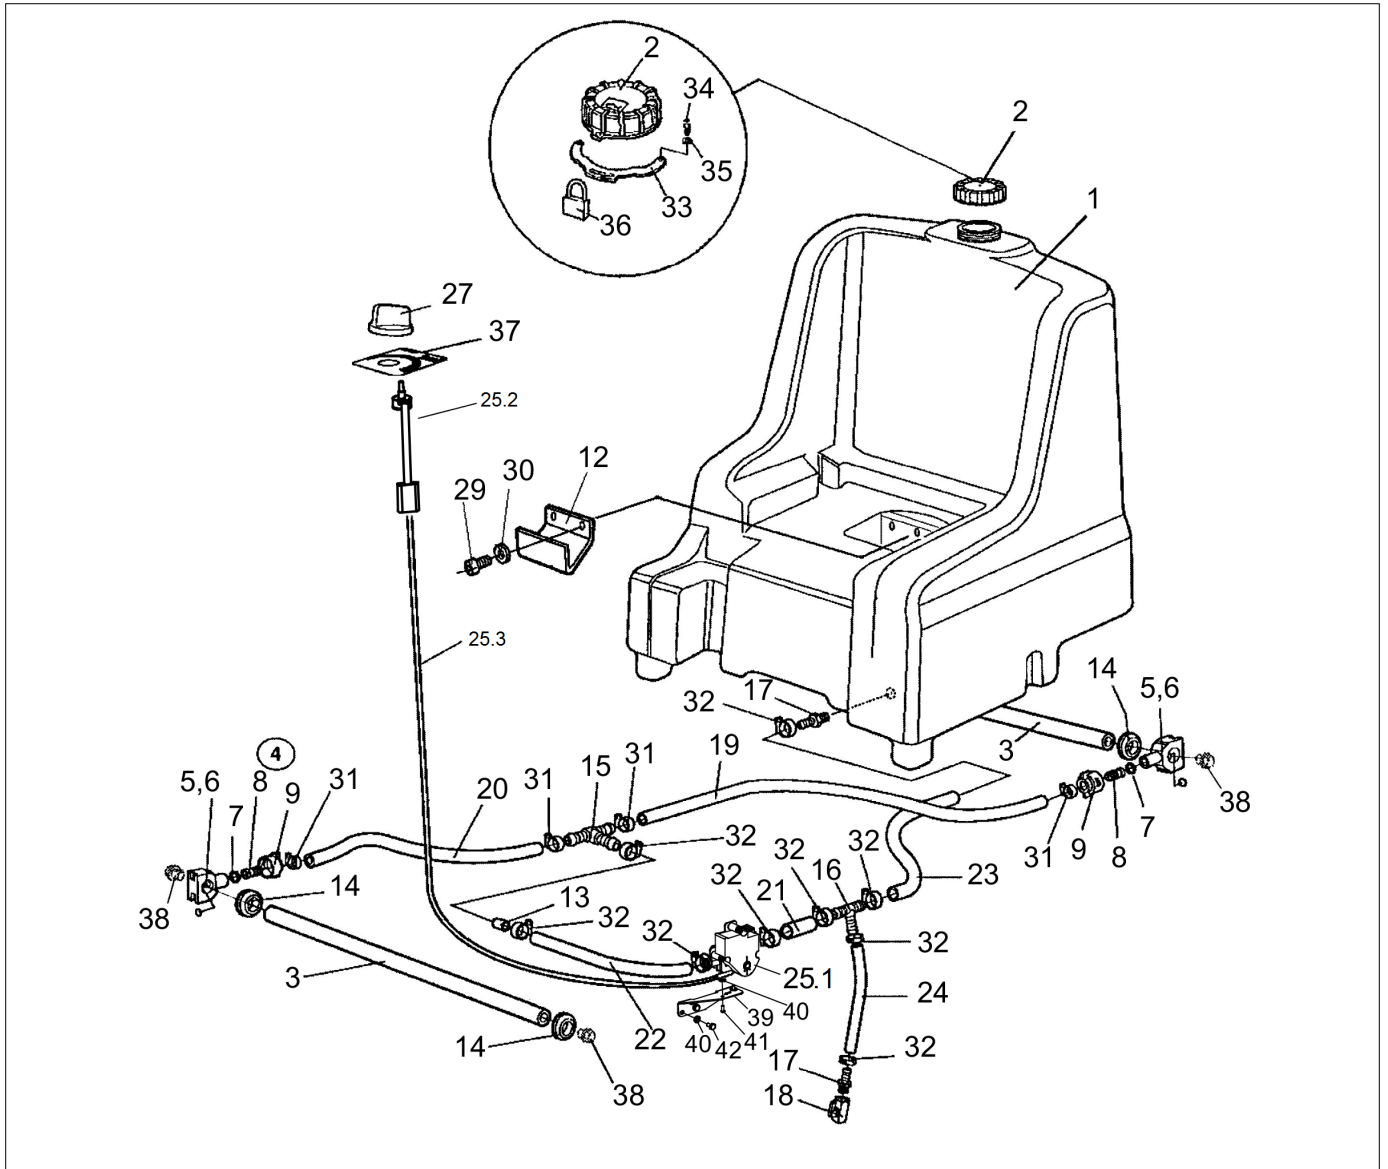

Mechanical

Item	Part No.	Name	Qty	Uom
1		Water tank, cpl	1	EA
1	4812280170	Water tank	1	EA
2	4700388087	Tank cap	1	EA
3	4700377456	Sprinkler pipe	2	EA
4	4700903959	Hose connection, cpl	2	EA
5	4700923680	Nozzle clamp	1	EA
6	4700923962	O-ring	1	EA
7	4700904116	Gasket	1	EA
8	4700903957	Hose connection	1	EA
9	4700903958	Coupling	1	EA
12	4700387935	Bracket	1	EA
13	4700377454	Hose	1	EA
14	4700903192	Grommet	4	EA
15	4700923735	Hose connection	1	EA
16	4700792065	Hose connection	1	EA
17	4700792064	Hose connection	2	EA
18	4700924986	Valve	1	EA
19	4812112074	Plastic hose (x m)	1	M
20	4812112074	Plastic hose (x m)	1	M
21	4700792073	Hose reinforced	1	M
22	4700792073	Hose reinforced	1	M
23	4700792073	Hose reinforced	1	M
24	4700792073	Hose reinforced	1	M
25	4812279826	Water valve cable CPL	1	EA
25.1	4812279149	Motorized valve	1	EA
25.2	4812279150	Potentiometer assy	1	EA
25.3	4812279151	Wire harness	1	EA
27	4700377508	Knob	1	EA
29	4700500029	Steel plain washer	2	EA
30	4700904567	Washer, 10.5x28x6 mm	2	EA
31	4700313001	Hose clamp, 11-18 x 9 mm	4	EA
31	4700313002	Hose clamp	4	EA