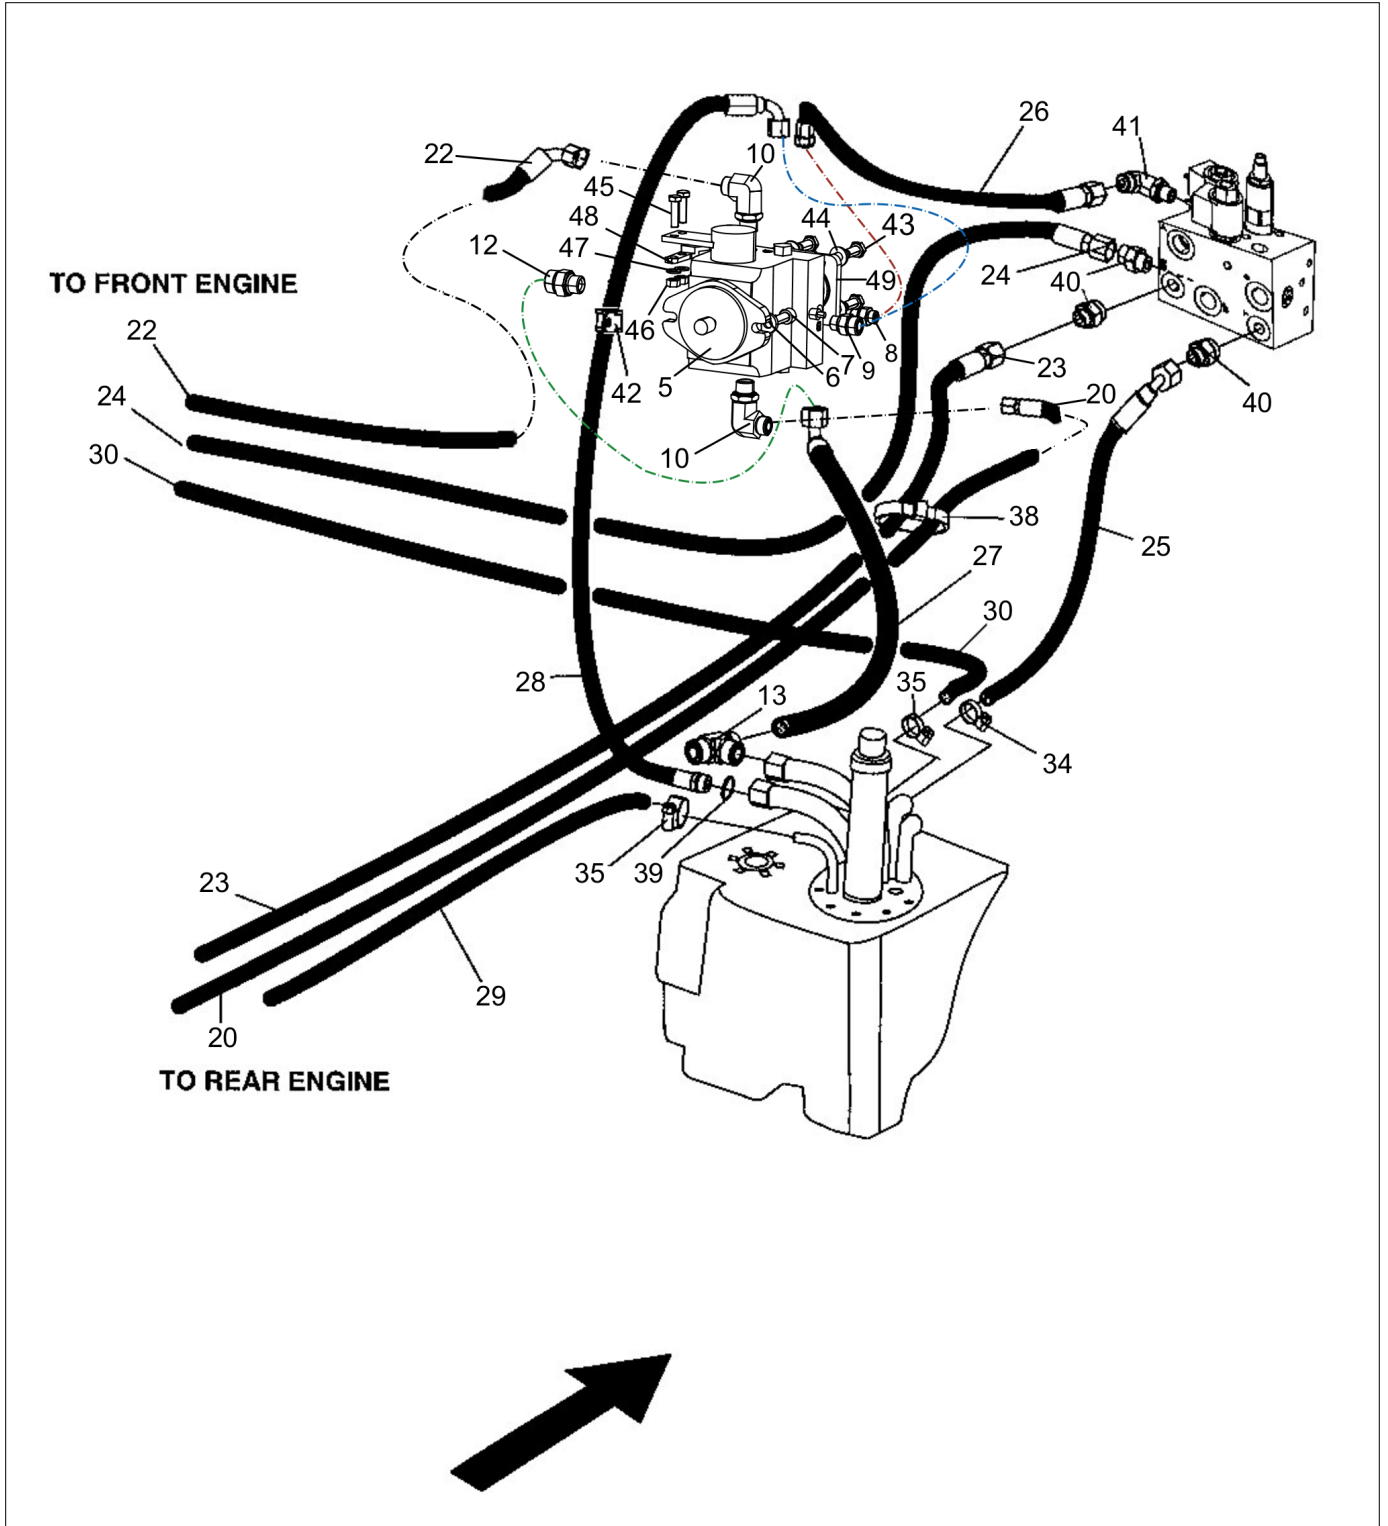

Hydraulic system

Item	Part No.	Name	Qty	Uom
5	4812270749	Hydraulic pump	1	EA
6	4700904557	Washer, 10.5x22x4 mm 300 HV	2	EA
7	4700508029	Cylinder screw	2	EA
8	4700791541	Adapter	1	EA
9	4700904727	Adapter	1	EA
10	4700791699	Elbow 90	2	EA
11		Temperature sensor	1	EA
12	4700792074	Straight connector	1	EA
13	4700791630	T-connector ORFS	1	EA
19	4700389404	Hydraulic hose	1	EA
20	4812277279	Hydraulic hose	1	EA
22	4812277280	Hydraulic hose	1	EA
23	4700483689	Hydraulic hose	1	EA
24	4700483709	Hydraulic hose	1	EA
25	4700389400	Hydraulic hose	1	EA
26	4812277281	Hydraulic hose	1	EA
27	4812270744	Hydraulic hose	1	EA
28	4812270745	Hydraulic hose	1	EA
29	4700389403	Hydraulic hose	1	EA
30	4700389408	Hydraulic hose	1	EA
34	4812278883	Clamp	1	EA
35	4700313001	Hose clamp, 11-18 x 9 mm	2	EA
36	4700162005	Washer sealing	1	EA
38	4700313102	Cable ties	1	EA
39	4700904009	O-ring	1	EA
40	4700791538	Straight connector	3	EA
41	4700792094	Elbow 90°	1	EA
42	4700921028	Pipe clamp	1	EA
43	4700500028	Screw, M10 x 25 mm 8.8 A3K	4	EA
44	0302127405	Flat washer	4	EA
45	0147132503	Hex. Head screw M8 x 25	2	EA
46	4700570005	Hexagon nut	2	EA