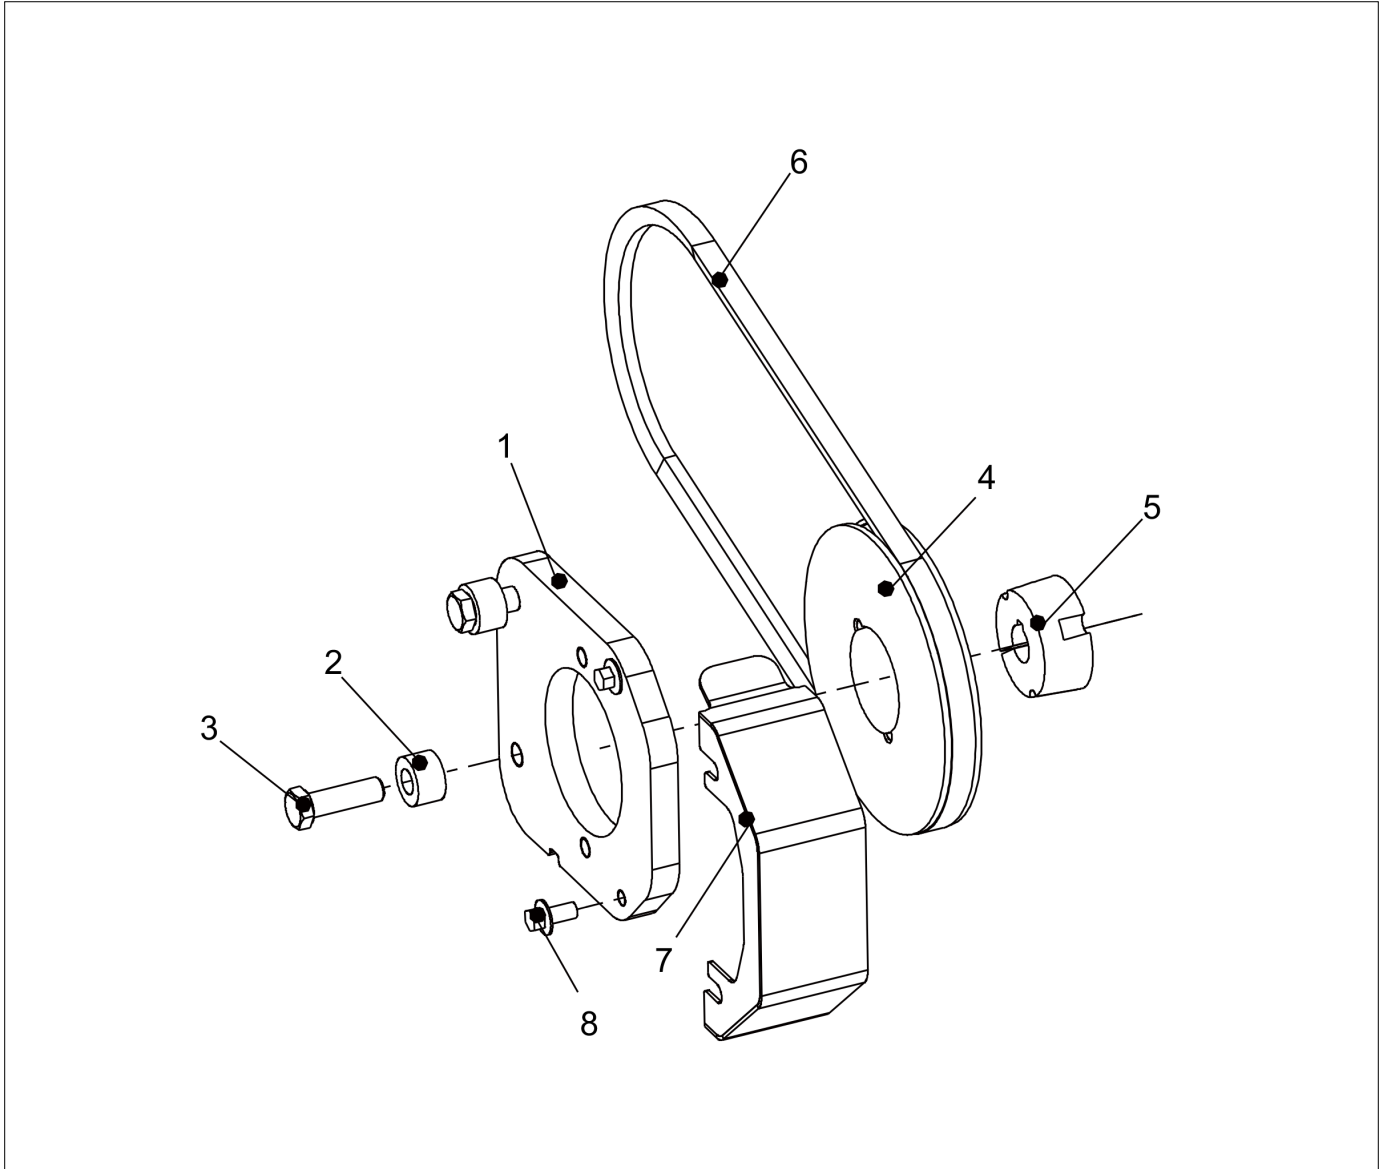

Engine

Item	Part No.	Name	Qty	Uom
0		Pump ASSY	1	EA
1	4812121217	Plate	1	EA
2	4700791572	Spacer washer	2	EA
3	4700500194	Hexagon head screw w Tuflok M12x40H 8.8 A3K	2	EA
4	4812119939	Pulley	1	EA
5	4812119940	Bushing	1	EA
6	4700281336	V-belt	1	EA
7	4812121345	Cover	1	EA
8	4700901832	Screw, M08x16, 8.8	2	EA