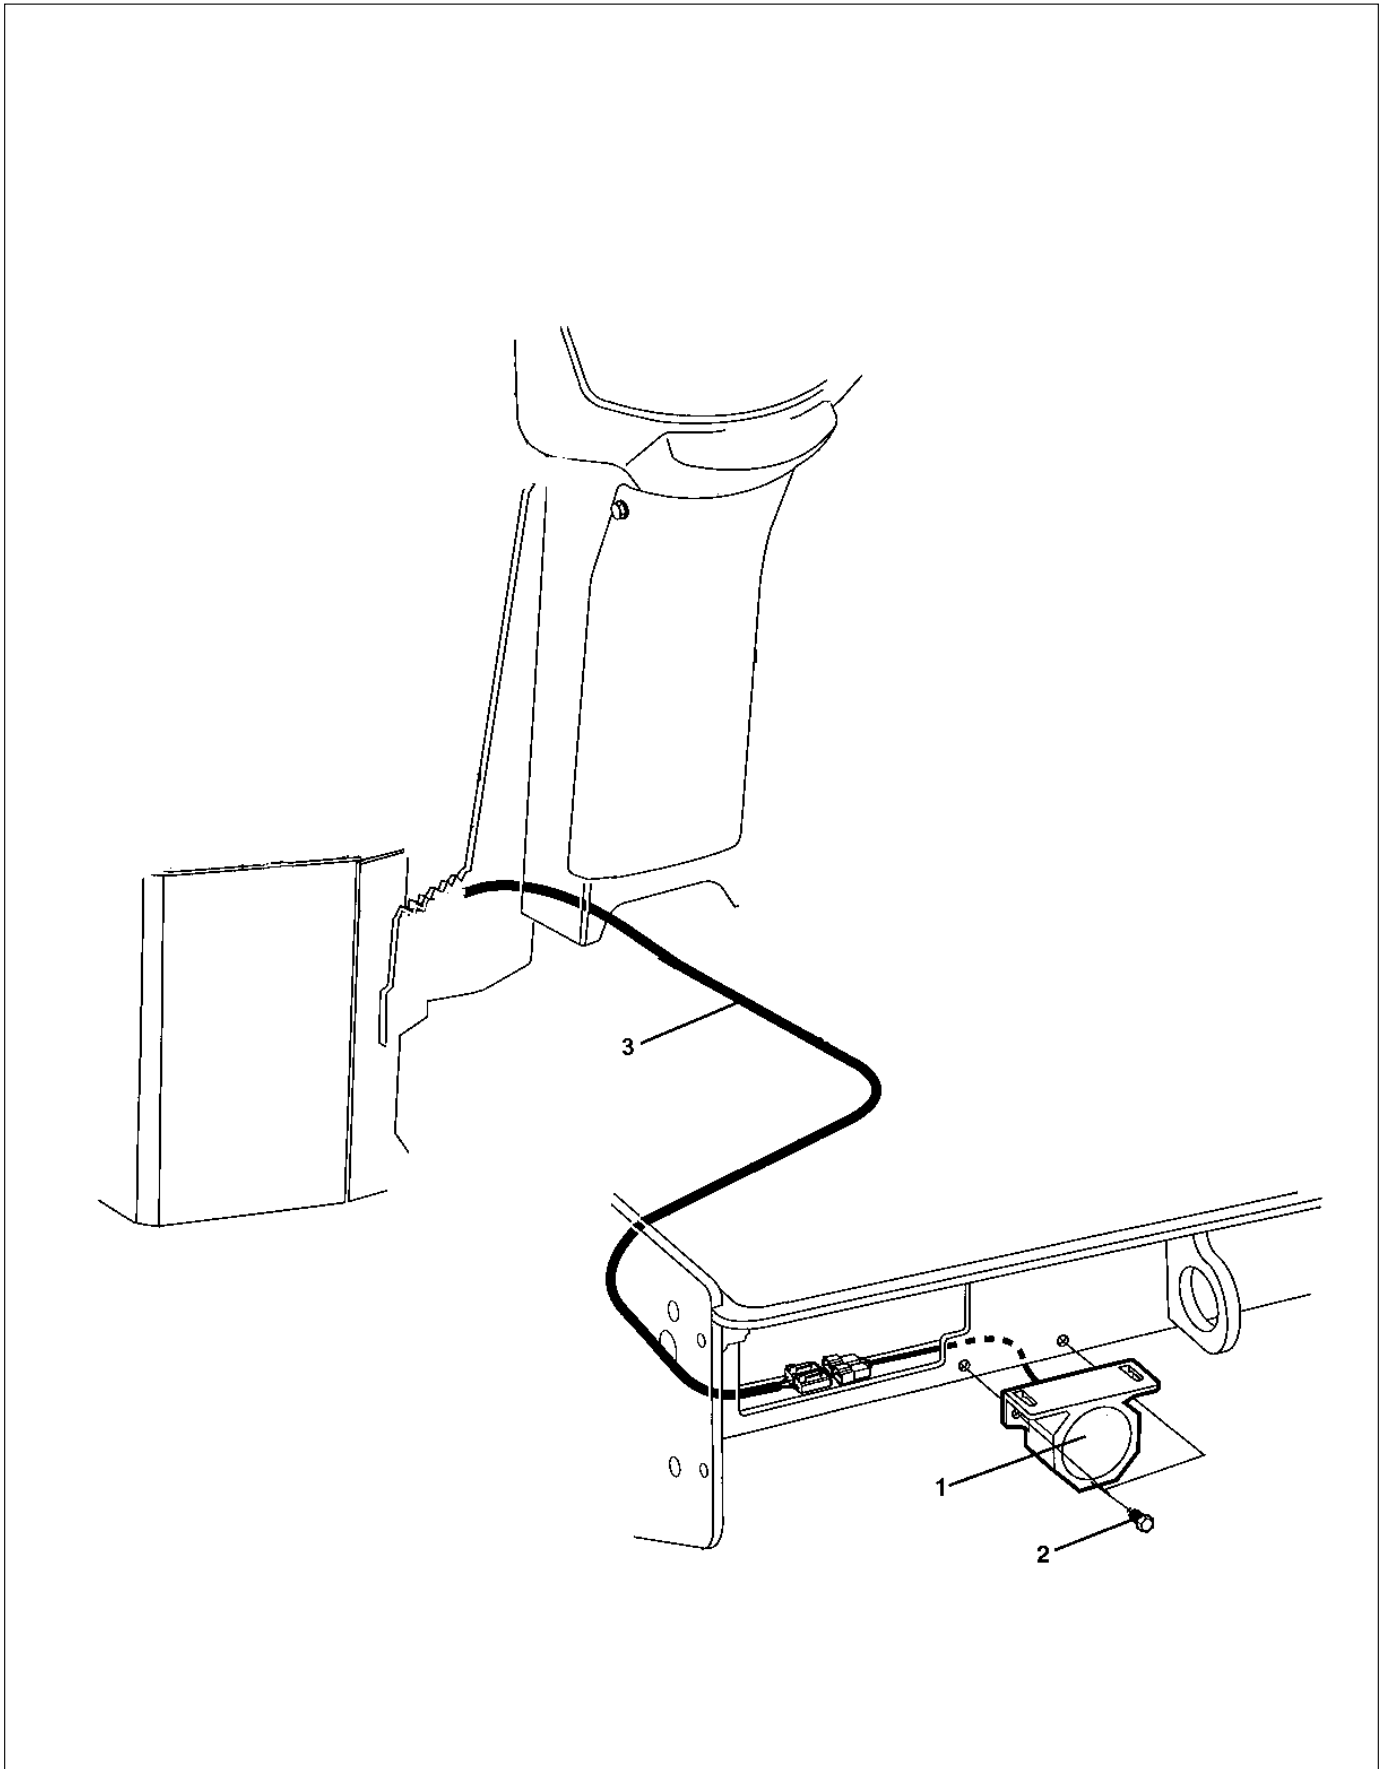

Electric system

Item	Part No.	Name	Qty	Uom
1	4700792098	Back-up alarm	1	EA
2	4700541702	Screw M6x12	2	EA
3	-	Cable harness	1	EA