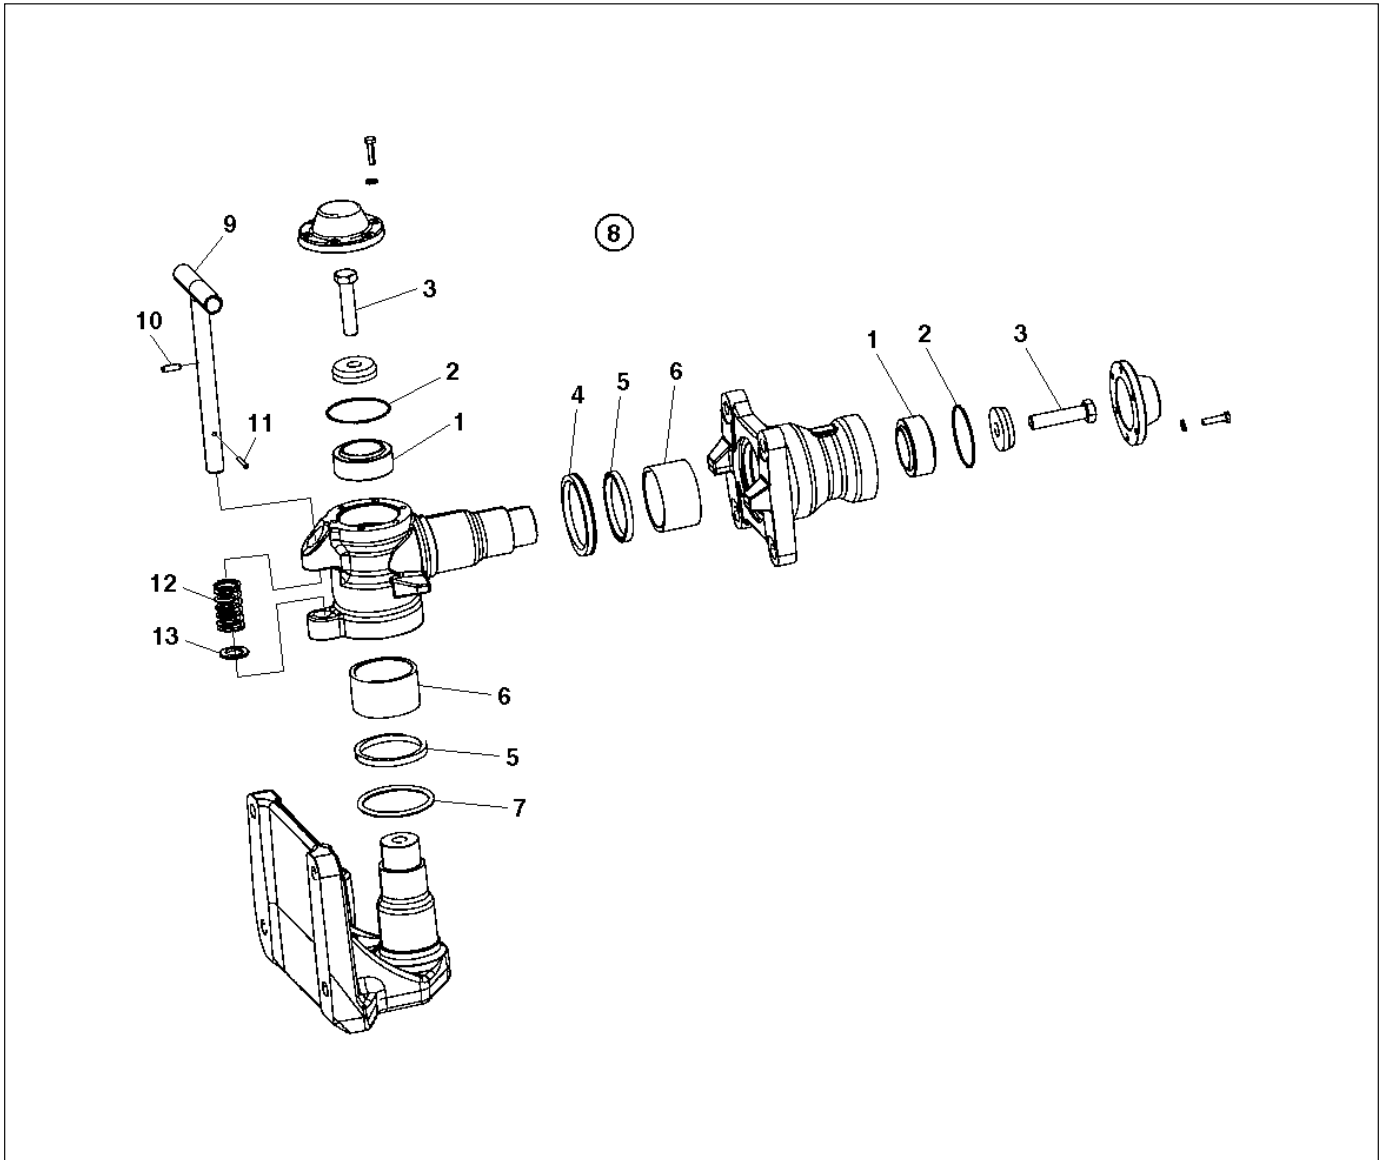

Service, repair kit

Item	Part No.	Name	Qty	Uom
0	4700945928	Repair kit, Steering hitch		EA
1	4700792611	Radial spherical plain bearing	2	EA
2	4700791962	O-ring	2	EA
3	4700500050	Screw	2	EA
4	4700388171	Sealing, V-ring	1	EA
5	4700388173	Shear wiper	2	EA
6	4700388172	Bushing	2	EA
7	4700160058	O-ring	1	EA