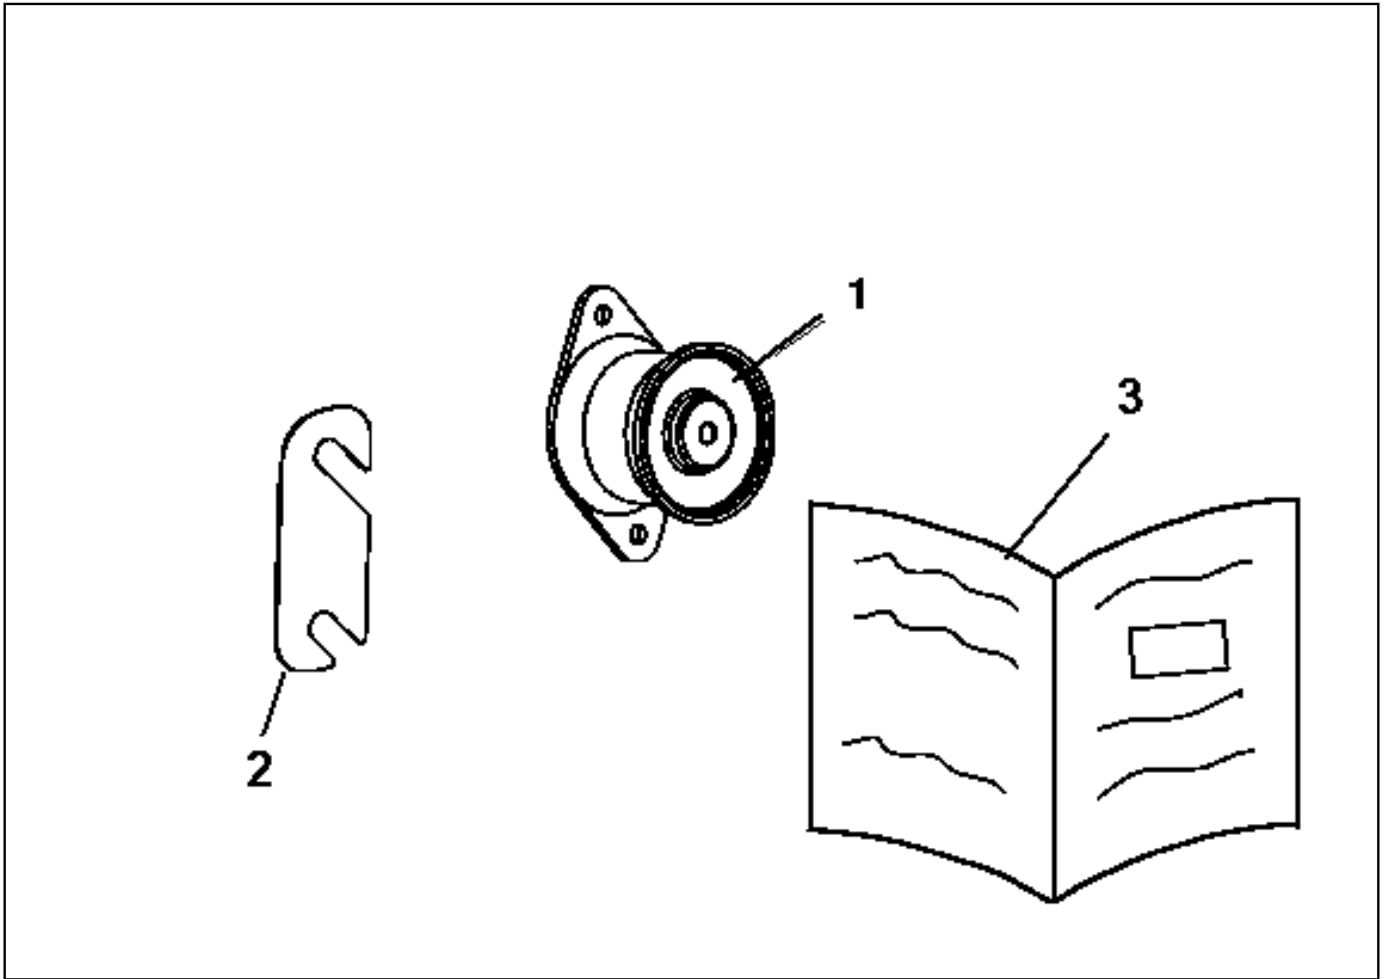

Service, repair kit

Item	Part No.	Name	Qty	Uom
0	4700945551	Shock absorber kit, drum		EA
1	4700391985	Shock absorber	7	EA
2	4700387424	Shim	4	EA
3	4812156170	Instructions	1	EA