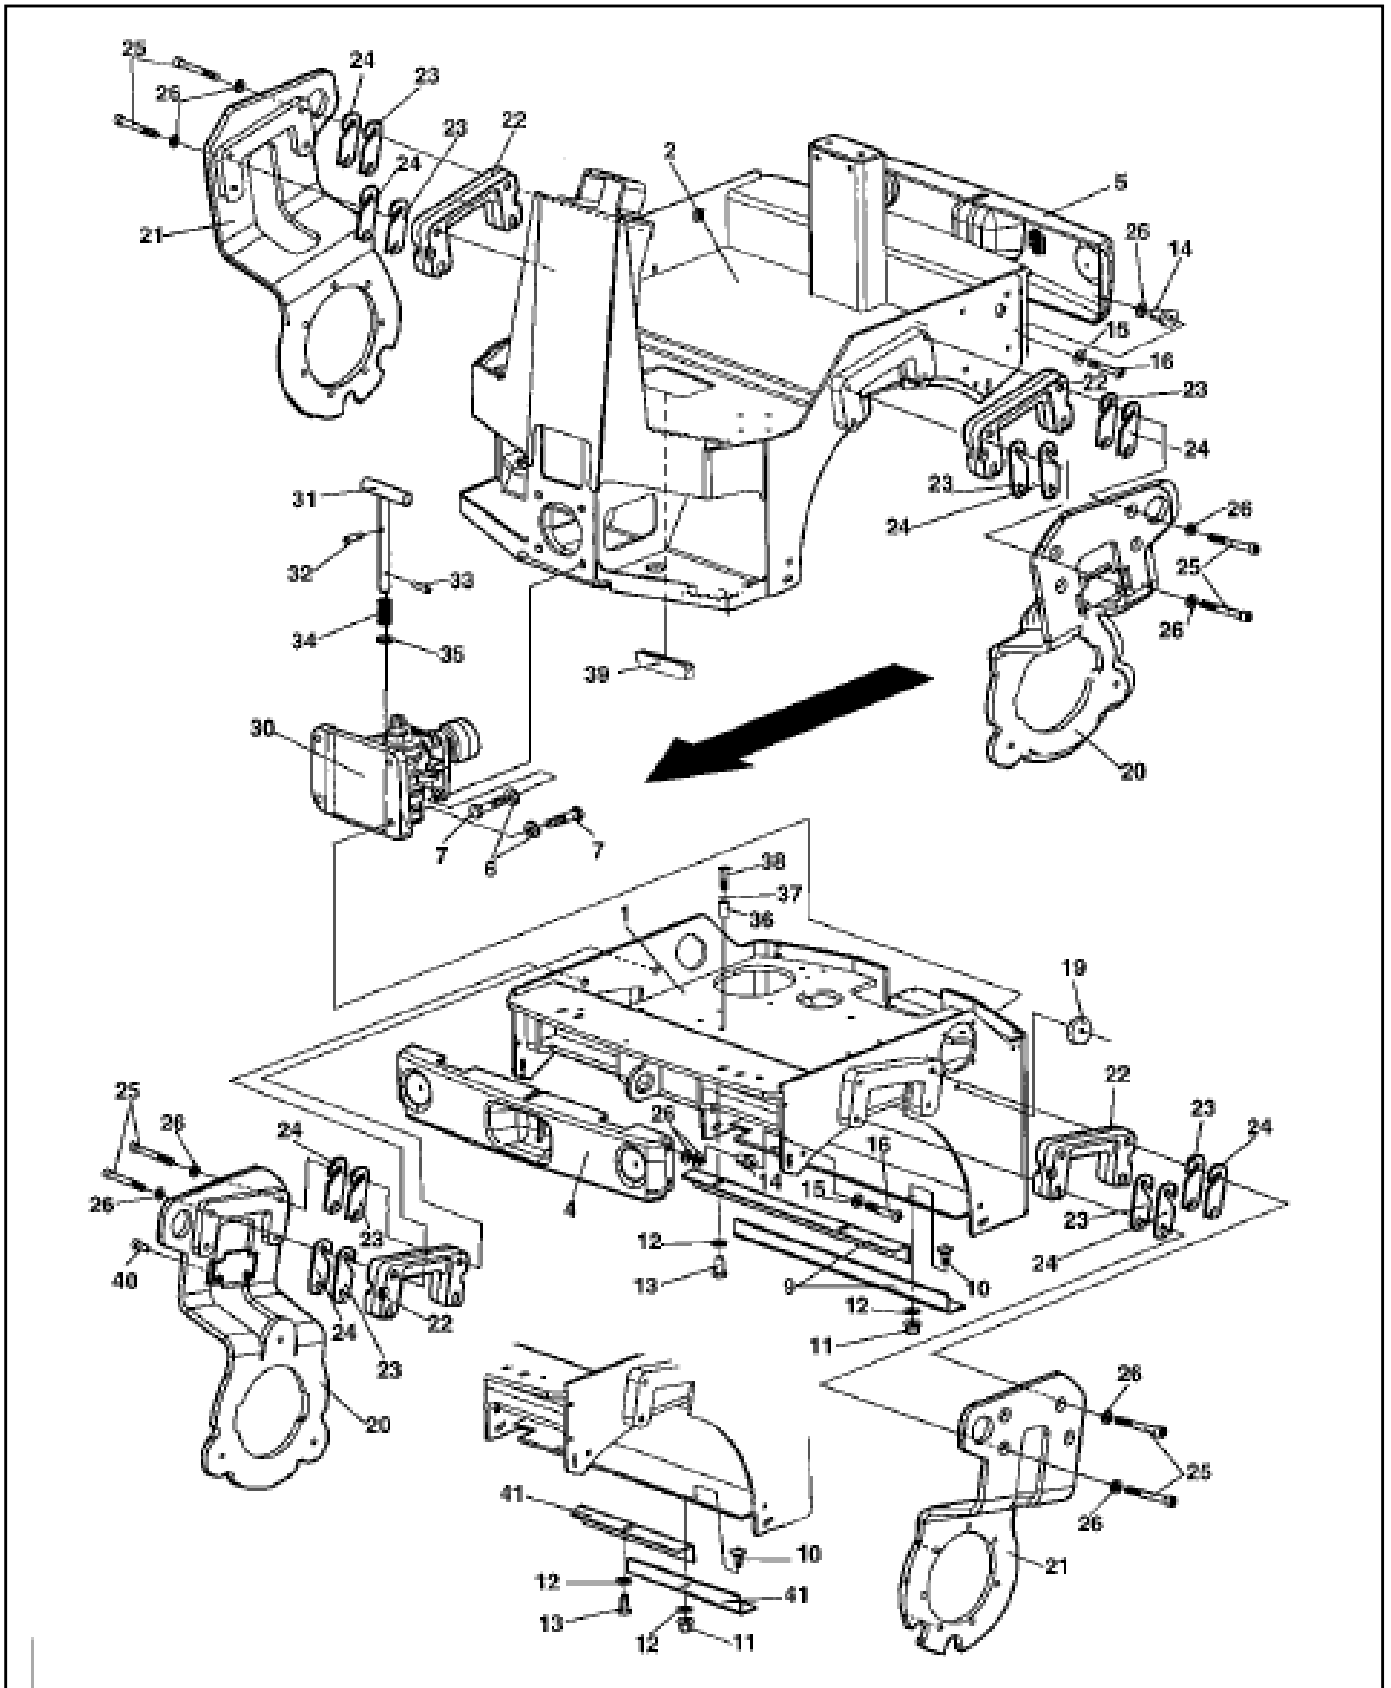

Frames

Item	Part No.	Name	Qty	Uom
1	4812280154	Frame, front	1	EA
2	4812280155	Frame, rear	1	EA
4	4812280176	Cover, frame	1	EA
5	4812280169	Cover, frame	1	EA
6	4700904214	Washer 15x30x4 300 HV	8	EA
7	0147111049	Screw	8	EA
9	4700387779	Press plate	2	EA
10	4700929191	Cup square neck bolt	1	EA
11	4700586003	Lock nut M8	1	EA
12	4700904640	Washer, 8.4x22x3 mm 300HV	2	EA
13	4700500019	Hexagon screw	1	EA
14	4700387949	Rubber nut	8	EA
15	4700904228	Washer 6,4x12x1,5	8	EA
16	4700792149	Screw M6x35 8.8	8	EA
17	4700500035	Hexagon screw, M12x20H	8	EA
18	4700926215	Protective plug	4	EA
19		Reflector	2	EA
20	4700388850	Fork, vibration side	2	EA
21	4700388849	Fork, drive side	2	EA
22	4700388153	Spacer	4	EA
23	4700387425	Shim	N	EA
24	4700387424	Shim	N	EA
25	4700791972	Screw M12x100	16	EA
26	4700904231	Washer, 13x24x2 mm 300 HV	16	EA
30	4700387057	Hitch	1	EA
31	4700387155	Clevis pin	1	EA
32	4700388177	Spring pin	1	EA
33	4700388176	Spring pin	1	EA
34	4700388178	Compression spring	1	EA
35	4700791961	Washer	1	EA
36	4700387677	Spacer sleeve	1	EA
37	4700904556	Steel plain washer 8,4x16x3,0	1	EA