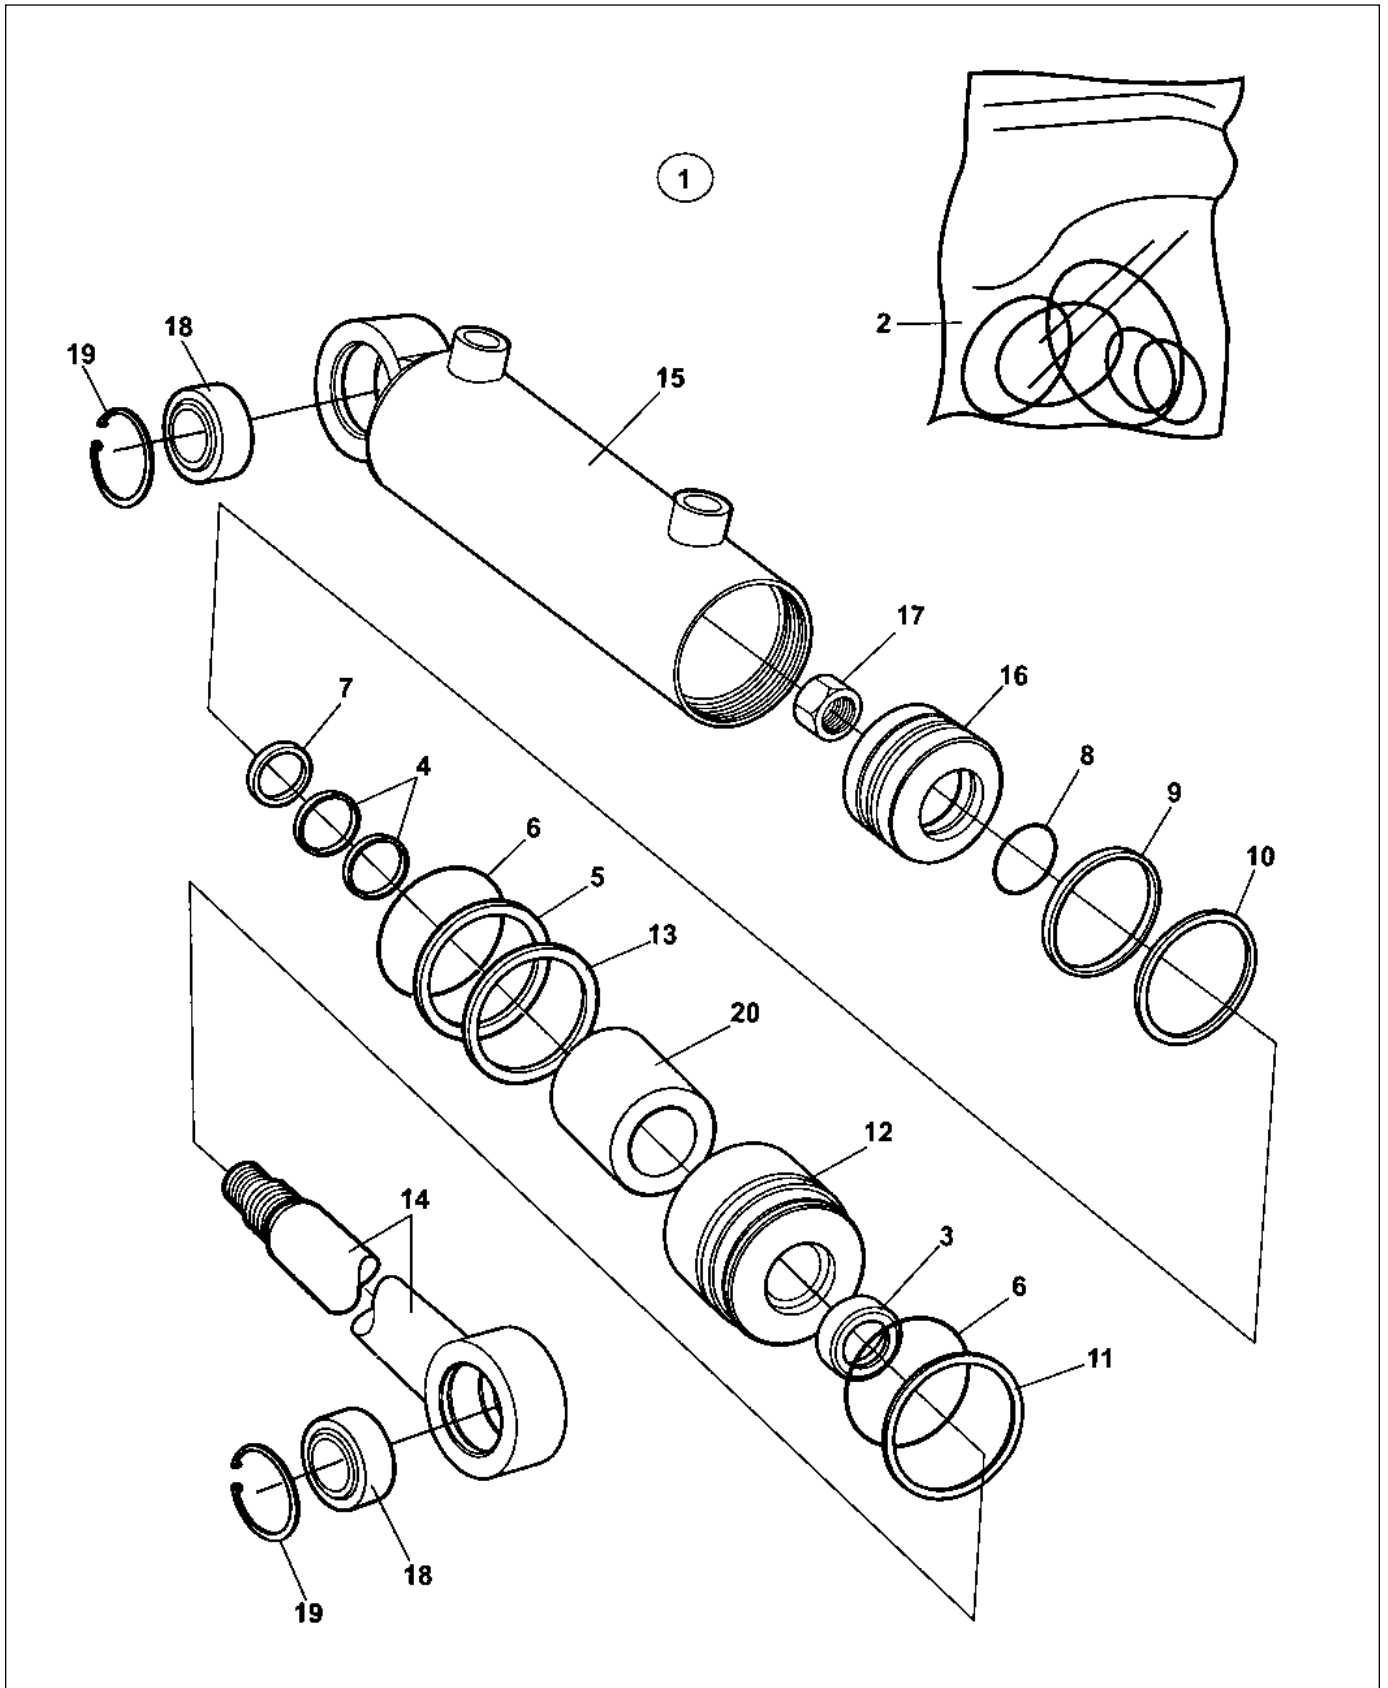

Hydraulic steering

Item	Part No.	Name	Qty	Uom
1	4700387275	Hydraulic cylinder	1	EA
2	4700945668	Seal kit	1	EA
3	---	Seal	1	EA
4	---	Seal	2	EA
5	---	Back-up ring	1	EA
6	---	O-ring	2	EA
7	---	Seal	1	EA
8	---	O-ring	1	EA
9	---	Seal	1	EA
10	---	Seal	1	EA
11	--	Retaining ring	1	EA
12	--	Steering	1	EA
13	--	Retaining ring	1	EA
14	--	Rod seal	1	EA
15	--	Cylinder	1	EA
16	--	Piston block	1	EA
17	--	Cylinder nut	1	EA
18	4700945526	Bearing	1	EA
19	4812159771	Retaining ring	1	EA
20	--	Spacer	1	EA

Comments for Page: 4700387275 Hydraulic cylinder

digabitadmin@dynamac.com on Jul 19, 2017

(L)OCAL REMARKS

A | en_US | Not valid for this model