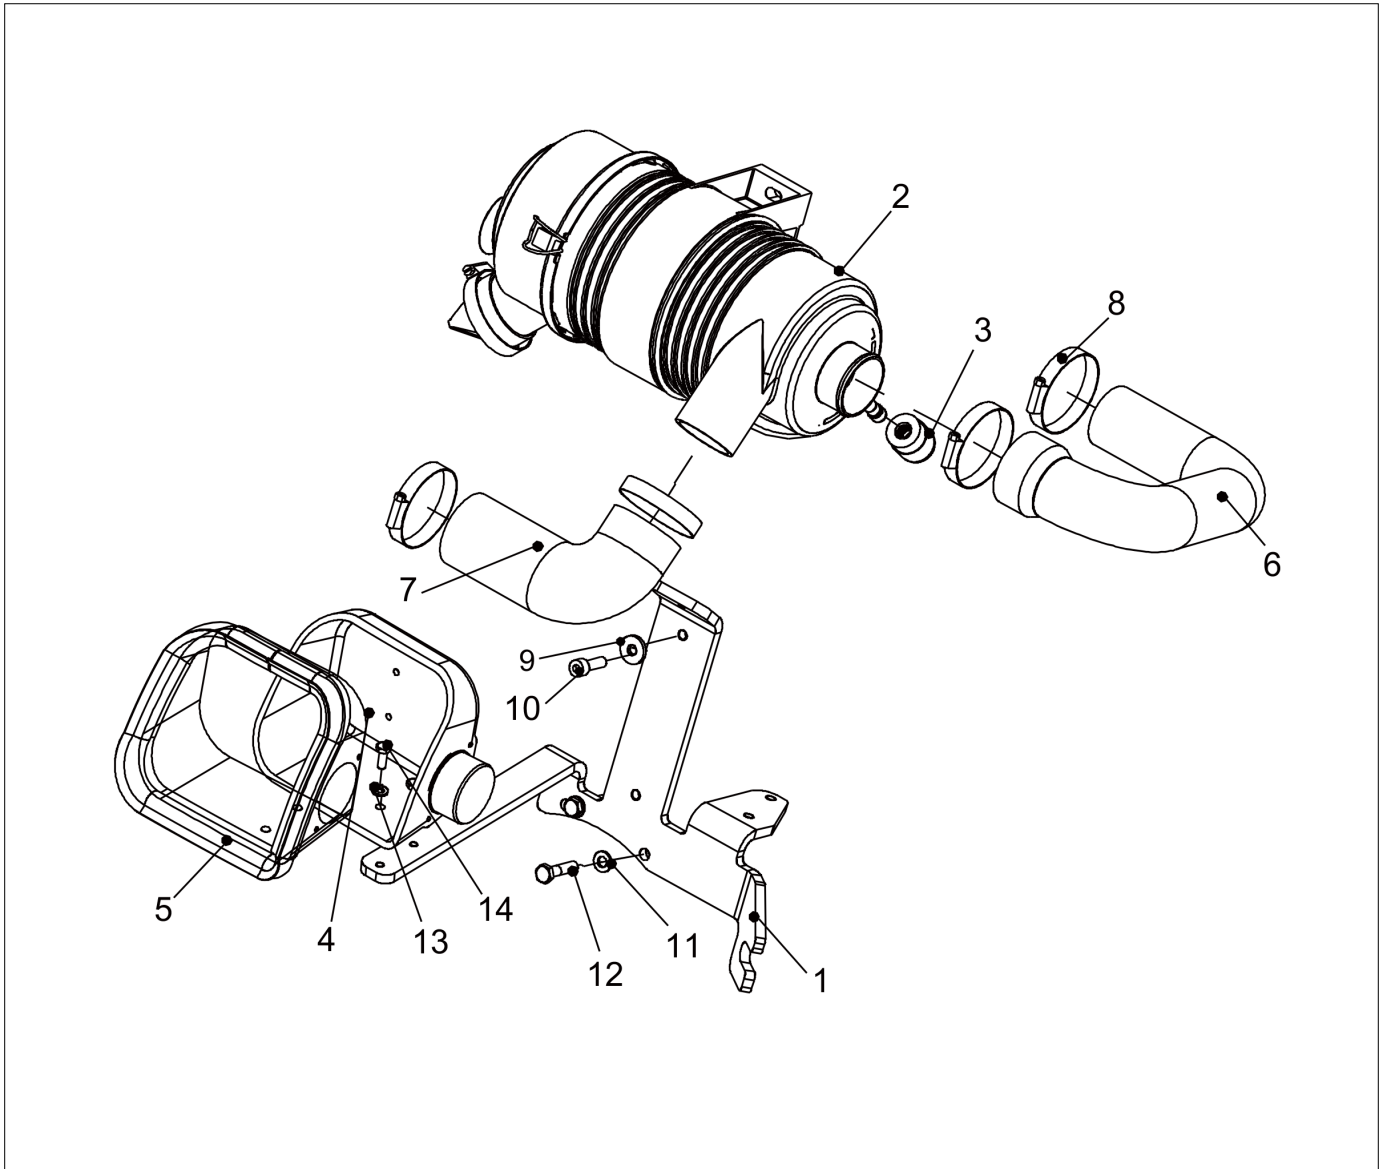

Engine

Item	Part No.	Name	Qty	Uom
0		Air Intake System	1	EA
1	4812274714	Mounting Plate	1	EA
2	4700386951	Air filter	1	EA
2	4700939802	Air filter element Main	1	EA
2	4700939803	Air filter element Safety	1	EA
3	4700499497	Indicator	1	EA
4	4812120582	Box	1	EA
5	4700288129	Rubber edge trim	0.58m	M
6	4812274712	Air Intake Hose	1	EA
7	4812274713	Air Cleaner Hose	1	EA
8	4700313008	Hose clamp	5	EA
9	4700904640	Washer, 8.4x22x3 mm 300HV	2	EA
10	4700508019	Cylinder screw	2	EA
11	4700904229	Washer, 8.4x 6x1.5 mm 300HV	2	EA
12	4700947681	Screw	2	EA
13	4700904228	Washer 6,4x12x1,5	2	EA
14	4700500013	Screw, M6x16 mm 8.8 A2K	2	EA