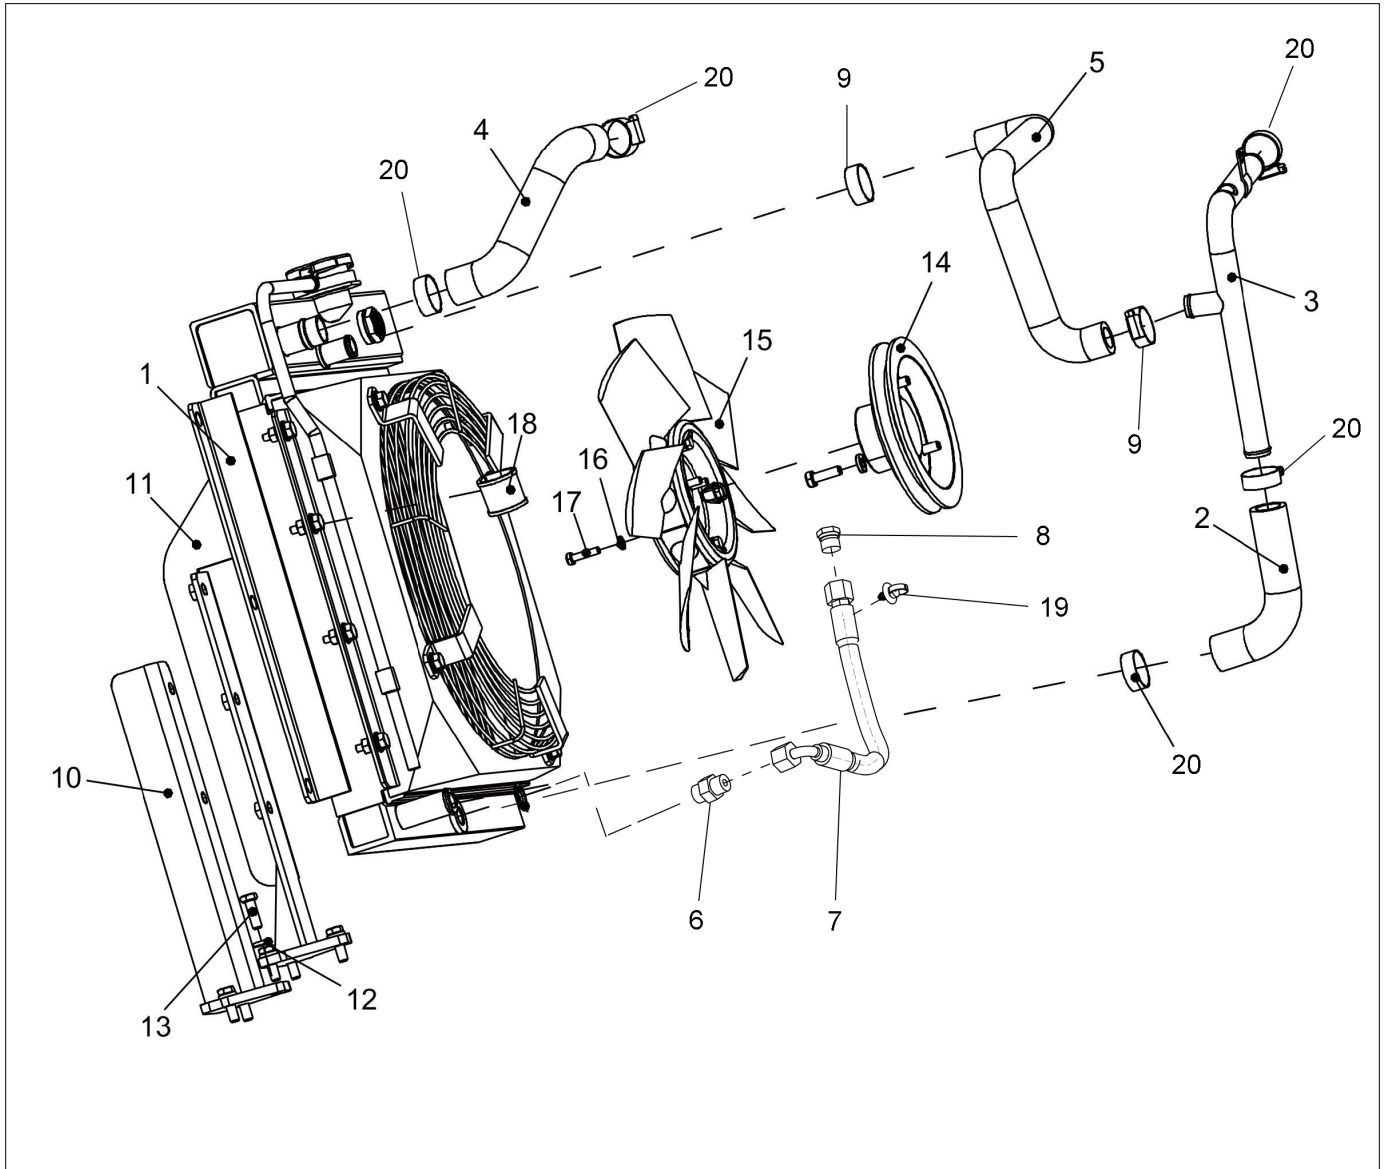

Engine

Item	Part No.	Name	Qty	Uom
0		Cooling System		EA
1	4812274730	Radiator assembly	1	EA
2	4812274728	Coolant hose	1	EA
3	4812274727	Coolant pipe	1	EA
4	4812274731	Coolant Hose	1	EA
5	4812274732	Filling water pipe	1	EA
6	4700791404	Straight o-ring connector	1	EA
7	48122114679	Hydraulic hose	1	EA
8	4700791493	Steel plug threaded	1	EA
9	4700313003	Hose clamp	7	EA
10	4812270698	Bracket	1	EA
11	4812270699	Bracket	1	EA
12	4700904556	Steel plain washer 8,4x16x3,0	9	EA
13	4700947680	Hexagon head screw m	9	EA
14	4812270687	Pulley	1	EA
15	4812120605	Fan	1	EA
16	4700904228	Washer 6,4x12x1,5	3	EA
17	4700500075	Screw, M6-1,0x25 mm 8.8	3	EA
18	4700921099	Clamp	1	EA
19	4700792441	Cable tie with holder	1	EA
20	4812278884	Clamp	5	EA