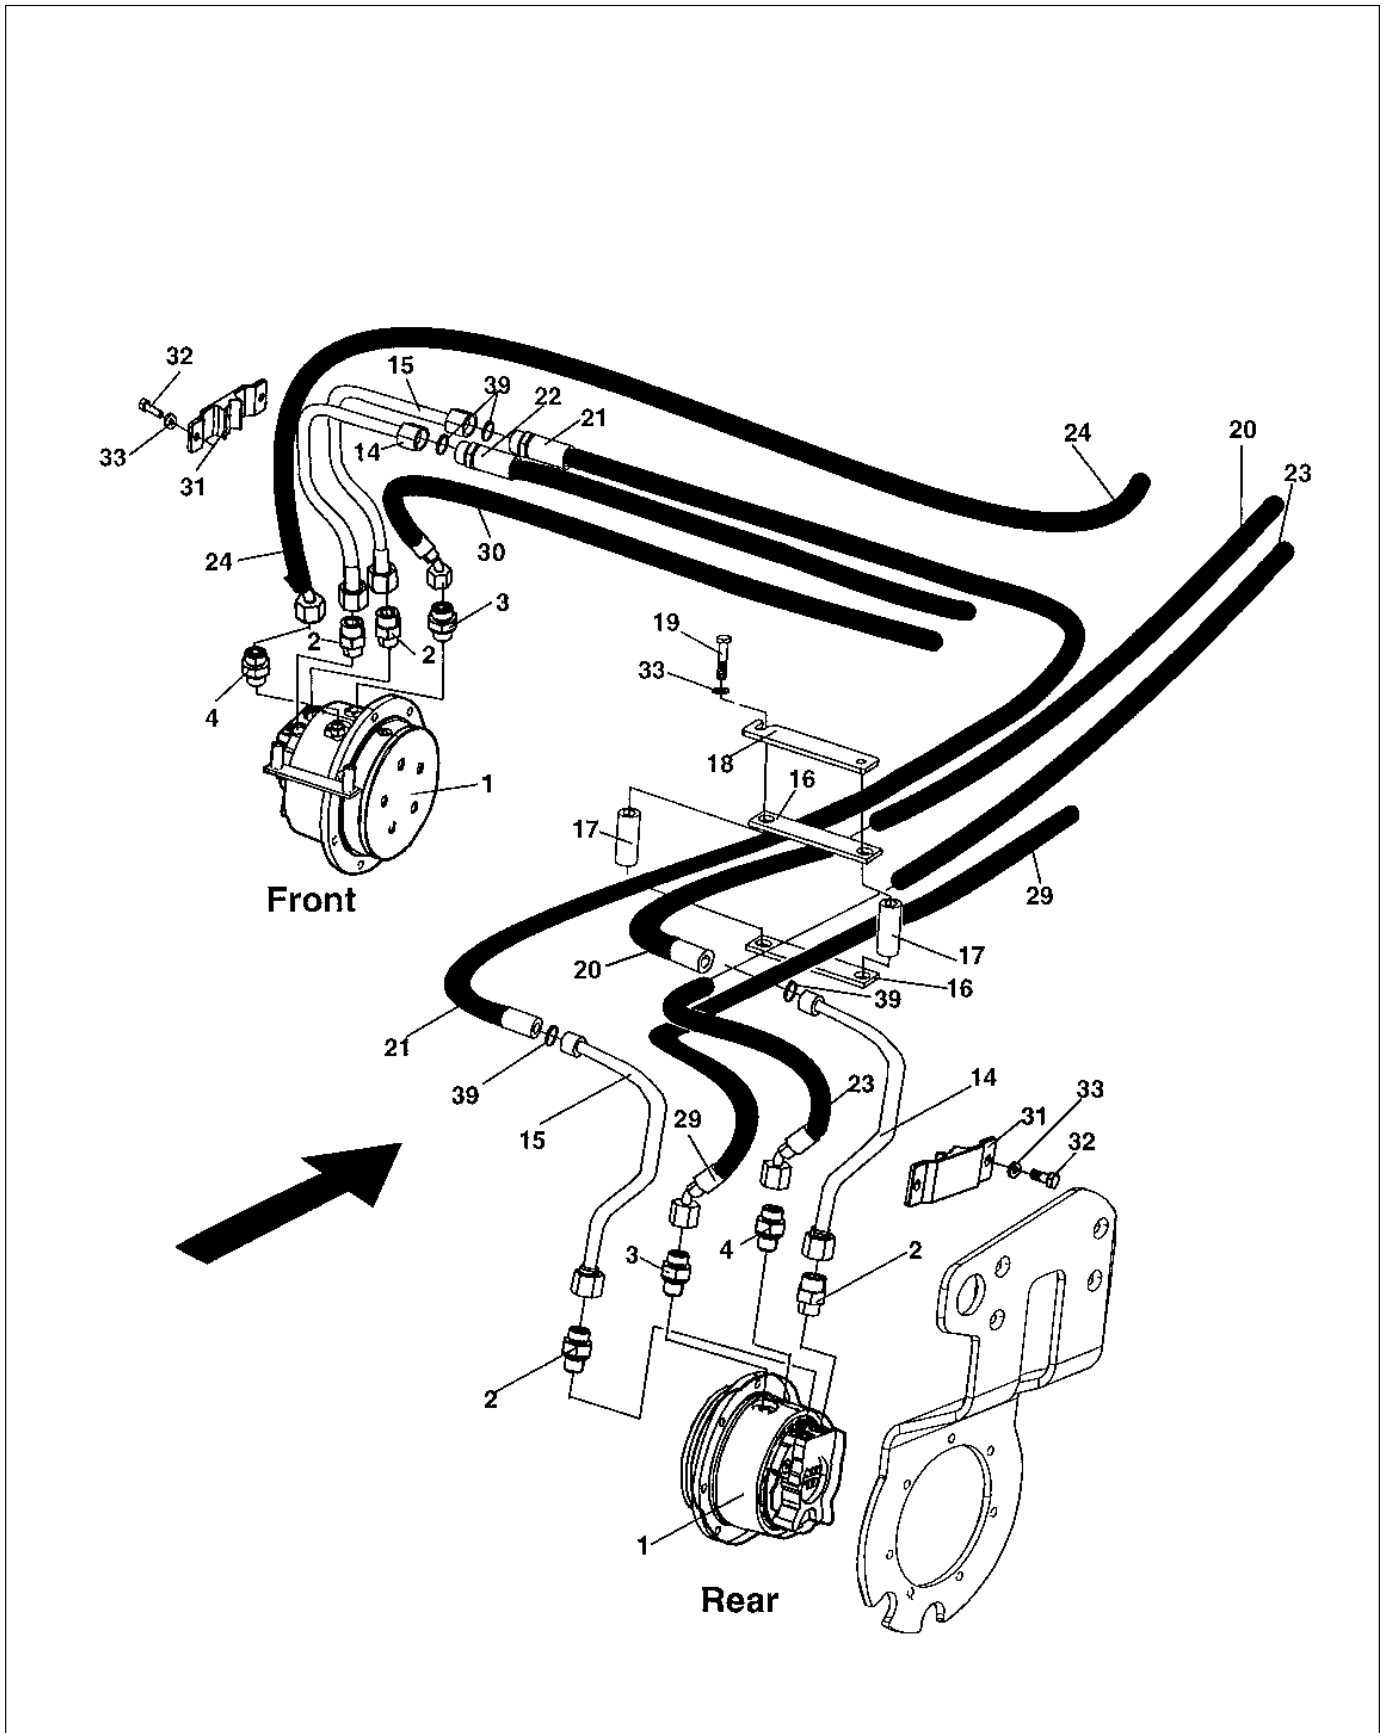

Hydraulic propulsion and brake system motor

Item	Part No.	Name	Qty	Uom
1	4700387270	Hydraulic motor	2	EA
2	4700904641	Straight connector orfs	4	EA
3	4700791535	Connector	2	EA
4	4700791537	Straight connector	2	EA
14	4700387597	Pipe	2	EA
15	4700387598	Pipe	2	EA
16	4700387678	Rubber part	2	EA
17	4700387677	Spacer sleeve	2	EA
18	4700387676	Hose bracket	1	EA
19	4700500068	Screw M08x65	2	EA
20	4812277279	Hydraulic hose	1	EA
21	4700483646	Hydraulic hose	1	EA
22	4812277280	Hydraulic hose	1	EA
23	4700483689	Hydraulic hose	1	EA
24	4700483709	Hydraulic hose	1	EA
29	4700389403	Hydraulic hose	1	EA
30	4700389408	Hydraulic hose	1	EA
31	4812280180	Hose clamp	2	EA
32	4700500053	Screw, M8x20 mm 8.8 A2K	4	EA
33	4700904229	Washer, 8.4x 6x1.5 mm 300HV	6	EA
39	4700904009	O-ring	4	EA