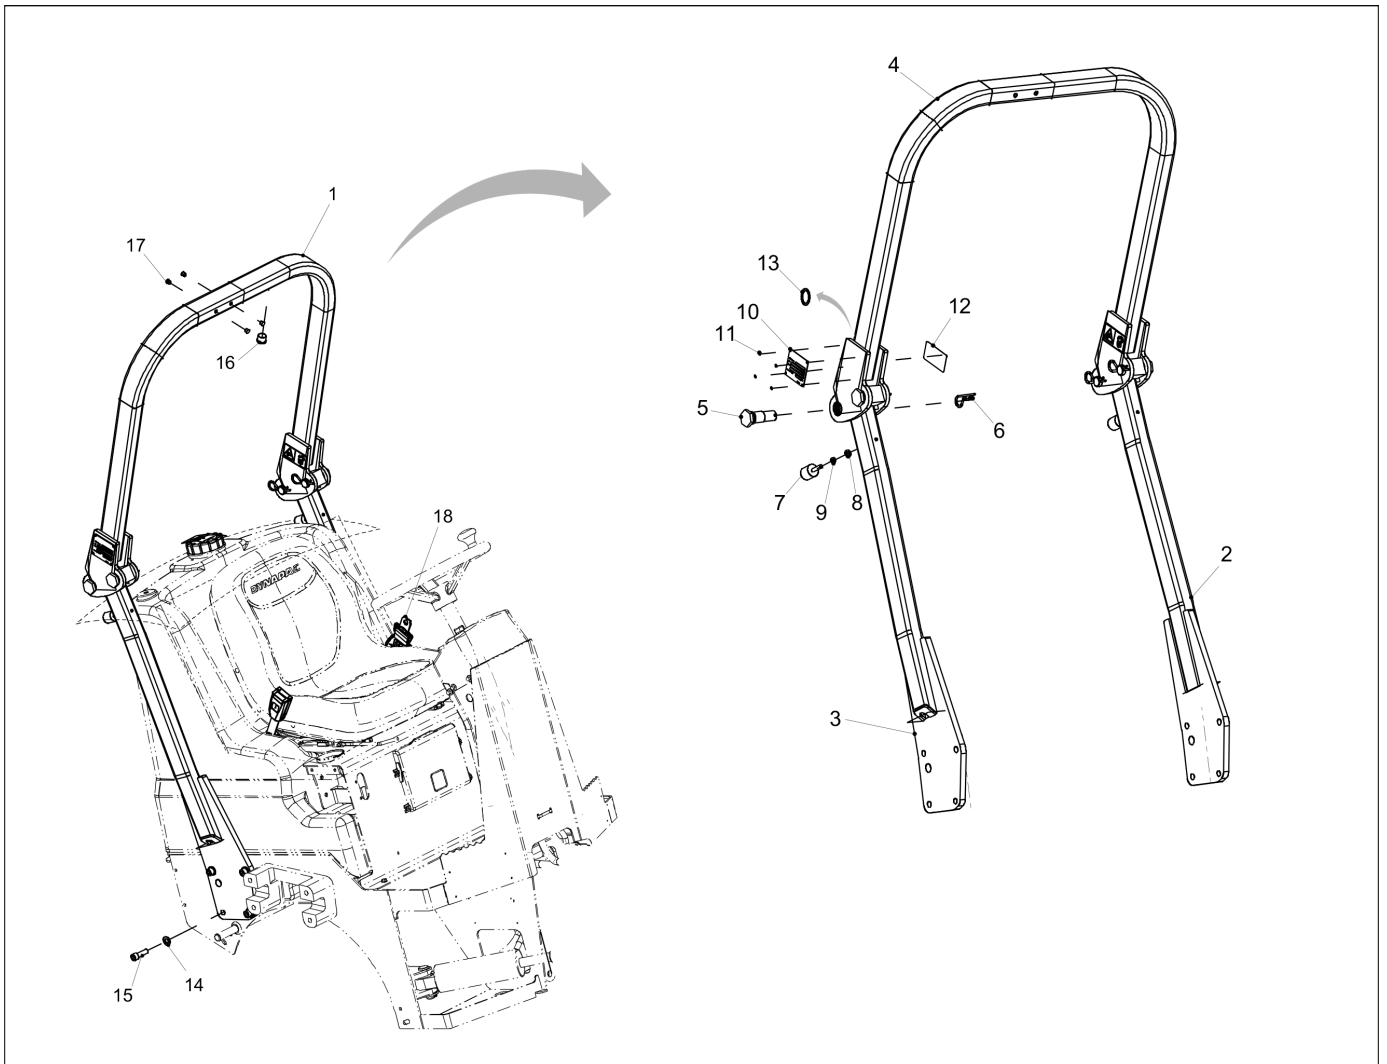

Operator platform

Item	Part No.	Name	Qty	Uom
1	4812280150	Rops foldable	1	EA
2	4812270598	Rops beam	1	EA
3	4812270593	Rops beam	1	EA
4	4812270592	Rops beam	1	EA
5	4812270158	Threaded spike	4	EA
6	4700635061	Pin	4	EA
7	4812270725	Shock absorber	2	EA
8	4700904229	Washer, 8.4x 6x1.5 mm 300HV	2	EA
9	4700573008	Nut M8	2	EA
10	4700370803	Sign, rops	1	EA
11	4700624018	Blind rivet	4	EA
12	4700908229	Safety decal	2	EA
13	4812270724	Gasket	4	EA
14	4700904231	Washer, 13x24x2 mm 300 HV	8	EA
15	4700508063	Screw, M12x40 mm 8.8	8	EA
16	4700282603	Plastic plug	1	EA
17	4700900986	Plug	4	EA
18	4700396633	Seat belt 2"	1	EA