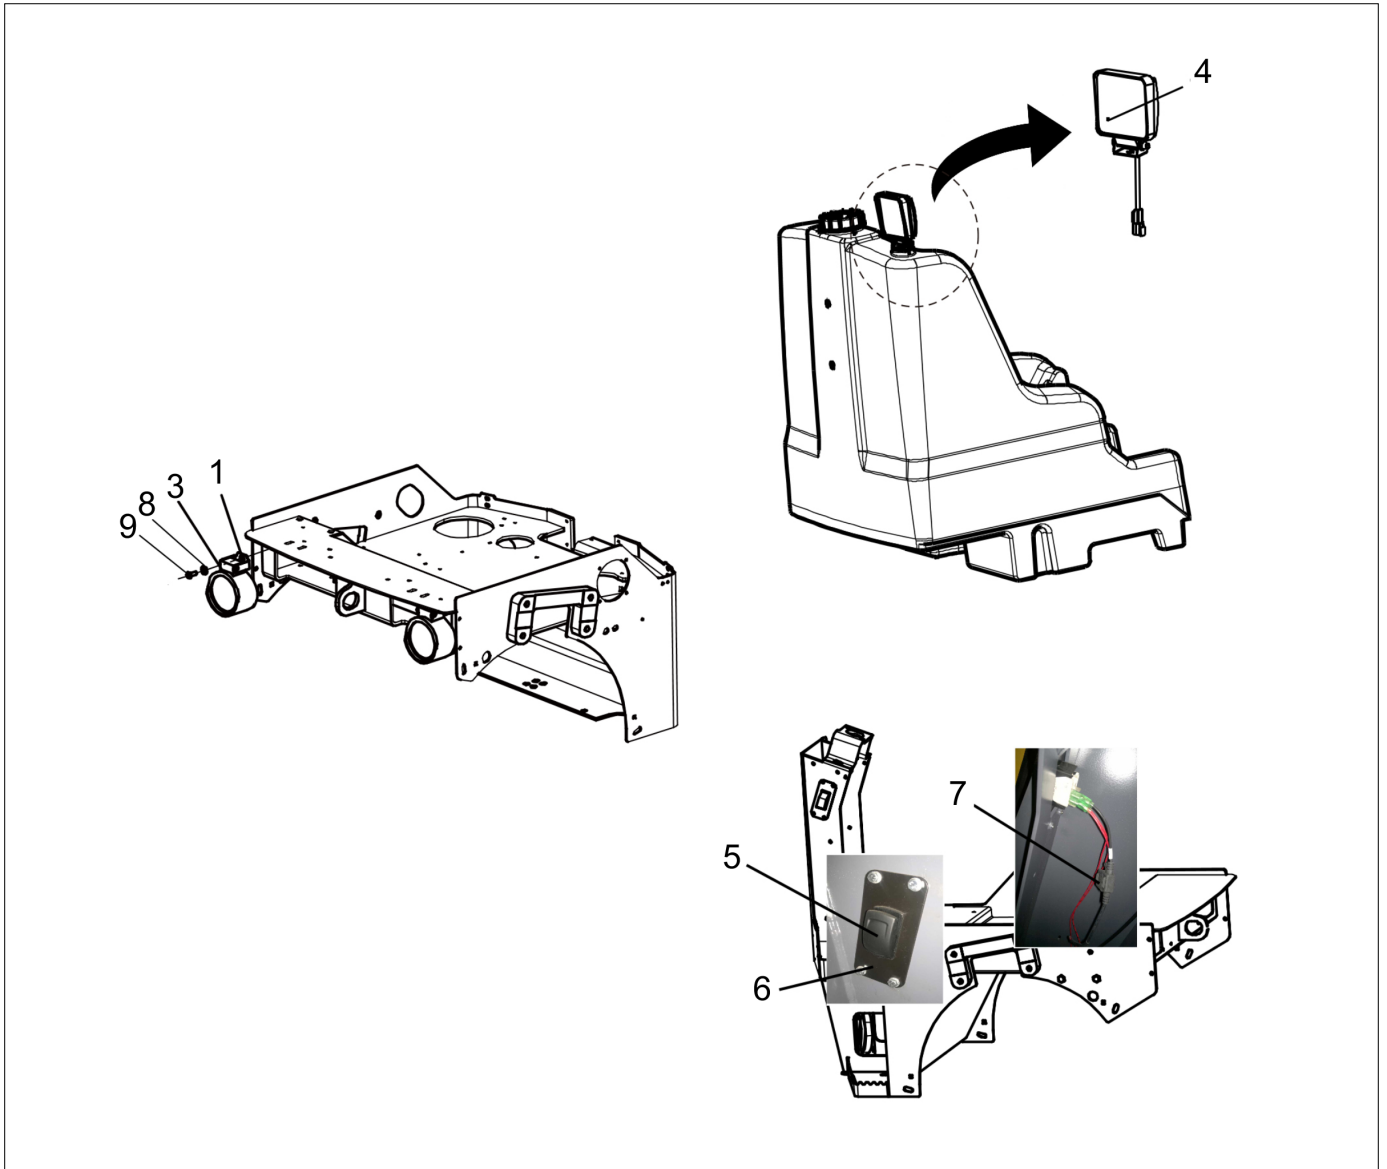

Electric system

Item	Part No.	Name	Qty	Uom
1	4812268185	Bracket	2	EA
3	4812265815	Light	2	EA
4	4812265816	Light	1	EA
5	4812265817	Switch	1	EA
6	4812280182	Plate	1	EA
7	4812278930	Wiring harness	1	EA
8	4700791304	Steel plain washer	2	EA
9	4700500053	Screw, M8x20 mm 8.8 A2K	2	EA
10	4811000125	Cable ties	15	EA