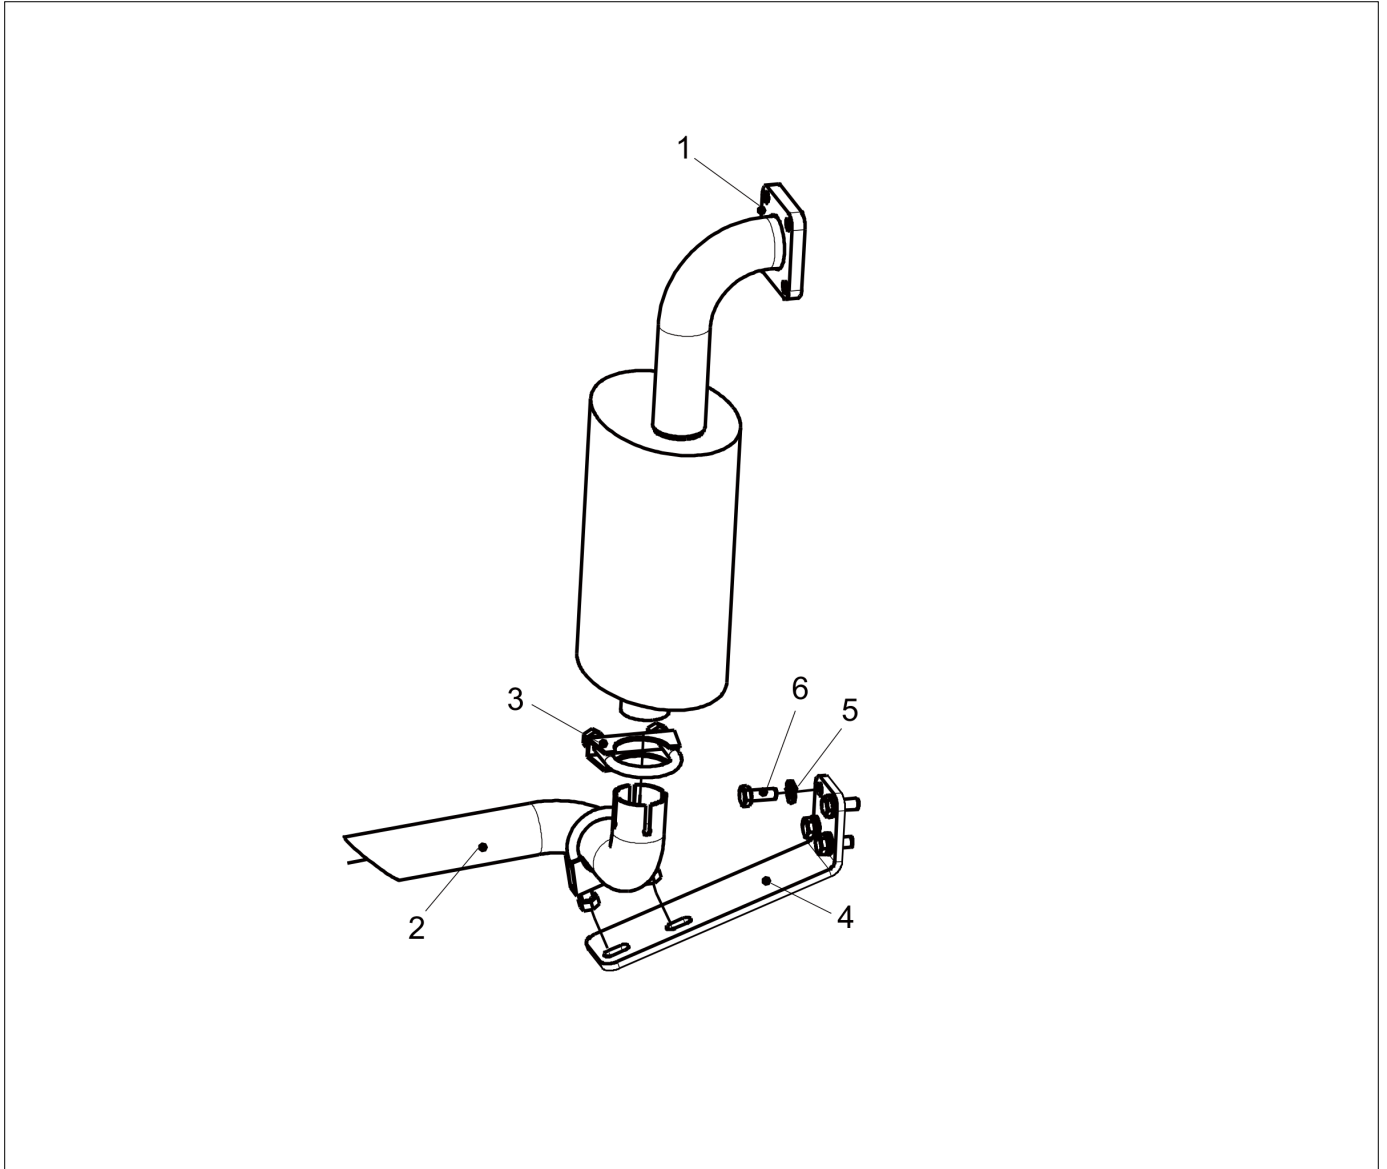

Engine

Item	Part No.	Name	Qty	Uom
0		Exhaust System	1	EA
1	4812274725	Muffler	1	EA
2	4812274724	Trail Pipe	1	EA
3	4700927568	Clamp	2	EA
4	4812274726	Mounting Plate	1	EA
5	4700904229	Washer, 8.4x 6x1.5 mm 300HV	4	EA
6	4700500053	Screw, M8x20 mm 8.8 A2K	4	EA