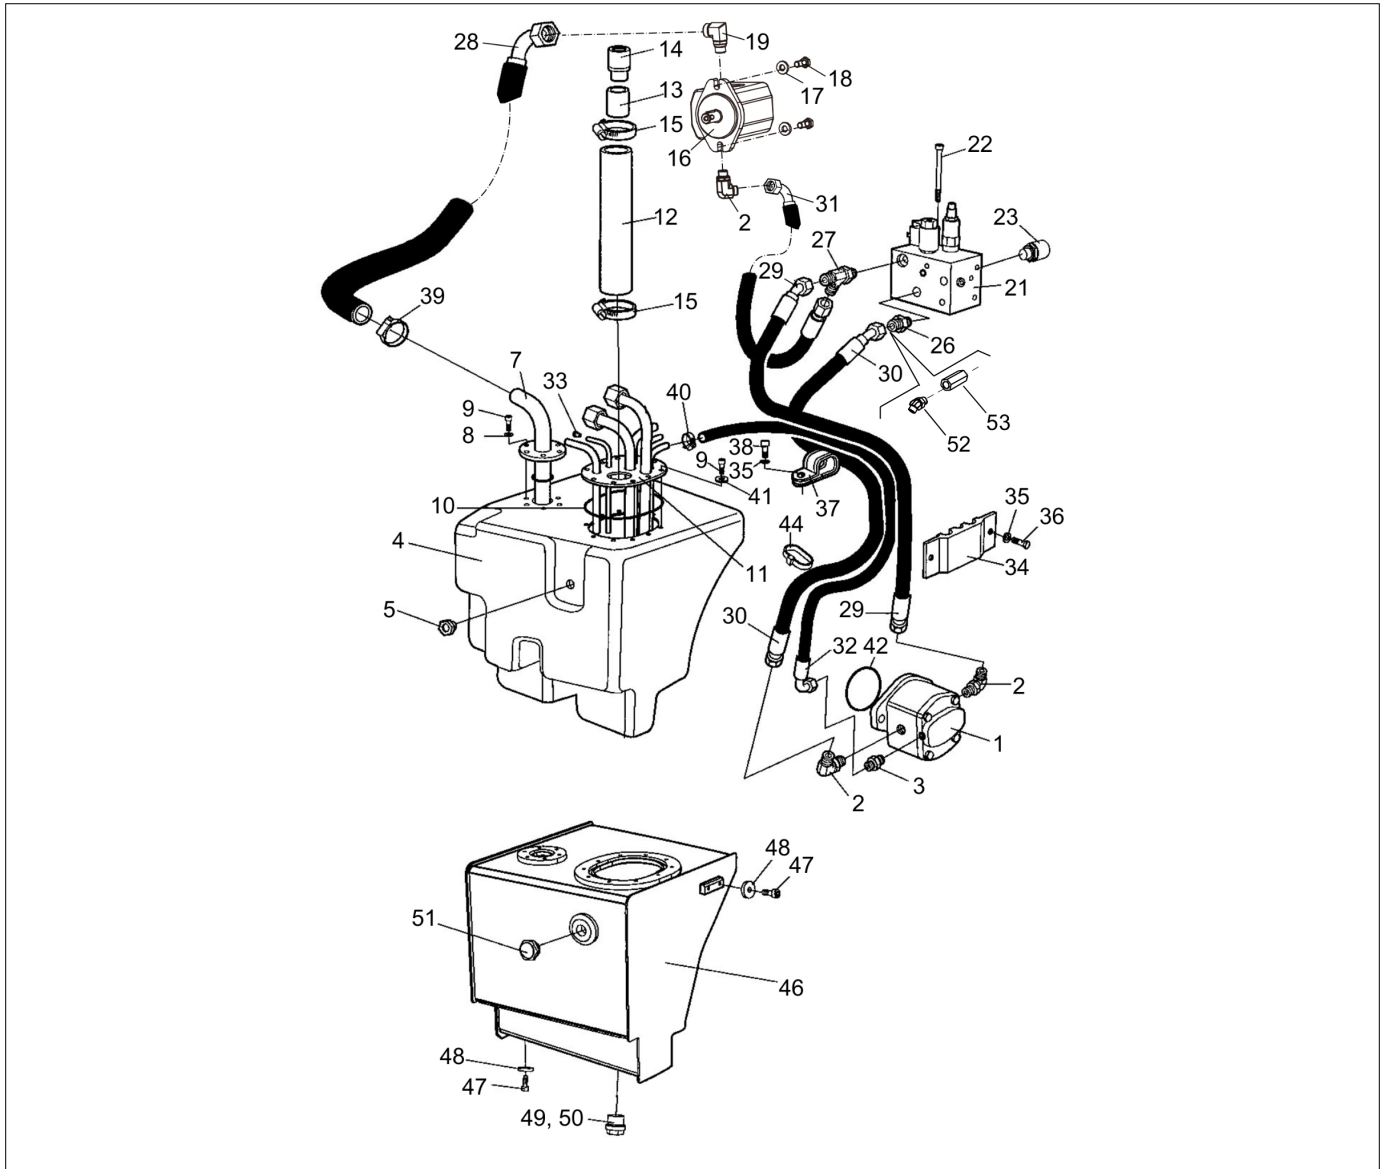

Hydraulic vibration

Item	Part No.	Name	Qty	Uom
1	4812118170	Hydraulic motor	1	EA
2	4700792133	Adapter	1	EA
3	4700791541	Adapter	1	EA
4	4700387278	Hydraulic oil tank	1	EA
5	4700791395	Sight plug	1	EA
6	4700791794	O-ring	1	EA
7		Suction pipe	1	EA
7_01	4812280014	Suction pipe	1	EA
7_02	4812279154	Suction filter	1	EA
8	4700904735	Steel plain washer	6	EA
9	4700508002	Cylinder screw	16	EA
10	4700792321	O-ring	1	EA
11	4812270766	Hydraulic tank cover	1	EA
12	4700205067	Rubber hose	N	EA
13	4700357139	Connector	1	EA
14	4700357138	Ventilating filter	1	EA
15	4700313008	Hose clamp	2	EA
16	4812119959	Hydraulic pump	1	EA
16_01	4812160958	Seal kit	1	EA
17	4700904230	Plain washer 10.5x22x2 mm	2	EA
18	4700500028	Screw, M10 x 25 mm 8.8 A3K	2	EA
19	4812270746	Connector,G3/4 in. x 7/16 in. UNF	1	EA
21	4812265011	Combination valve block	1	EA
21_01	4812313158	Vibration relief valve	1	EA
21_02	4812313159	Solenoid valve for vibration control	1	EA
21_02_01	4812313161	Coil	1	EA
21_03	4812313160	Brake valve	1	EA
21_03_01	4812313161	Coil	1	EA
22	4700508094	Screw	2	EA
23	4700901157	Measuring nipple	1	EA
26	4812279134	Straight connector	1	EA
27	4700791700	Tee-connector	1	EA