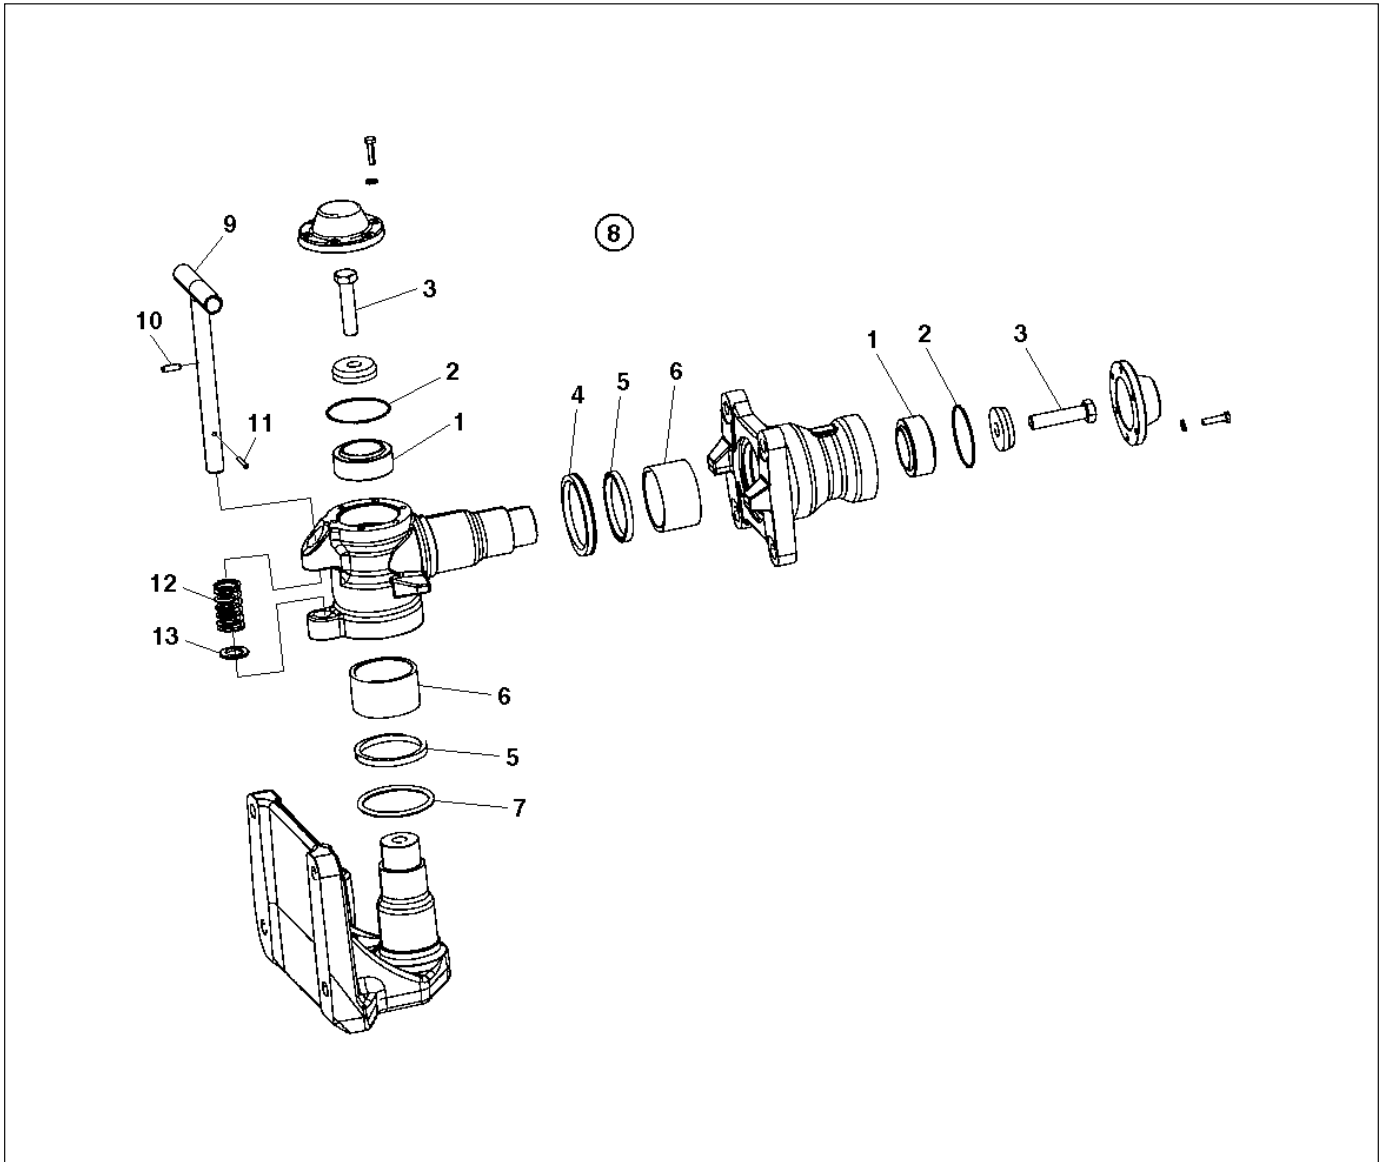

Frames

Item	Part No.	Name	Qty	Uom
0	4700945928	Repair kit, Steering hitch		EA
1	4700792611	Radial spherical plain bearing	2	EA
2	4700791962	O-ring	2	EA
3	4700500050	Screw	2	EA
4	4700388171	Sealing, V-ring	1	EA
5	4700388173	Shear wiper	2	EA
6	4700388172	Bushing	2	EA
7	4700160058	O-ring	1	EA