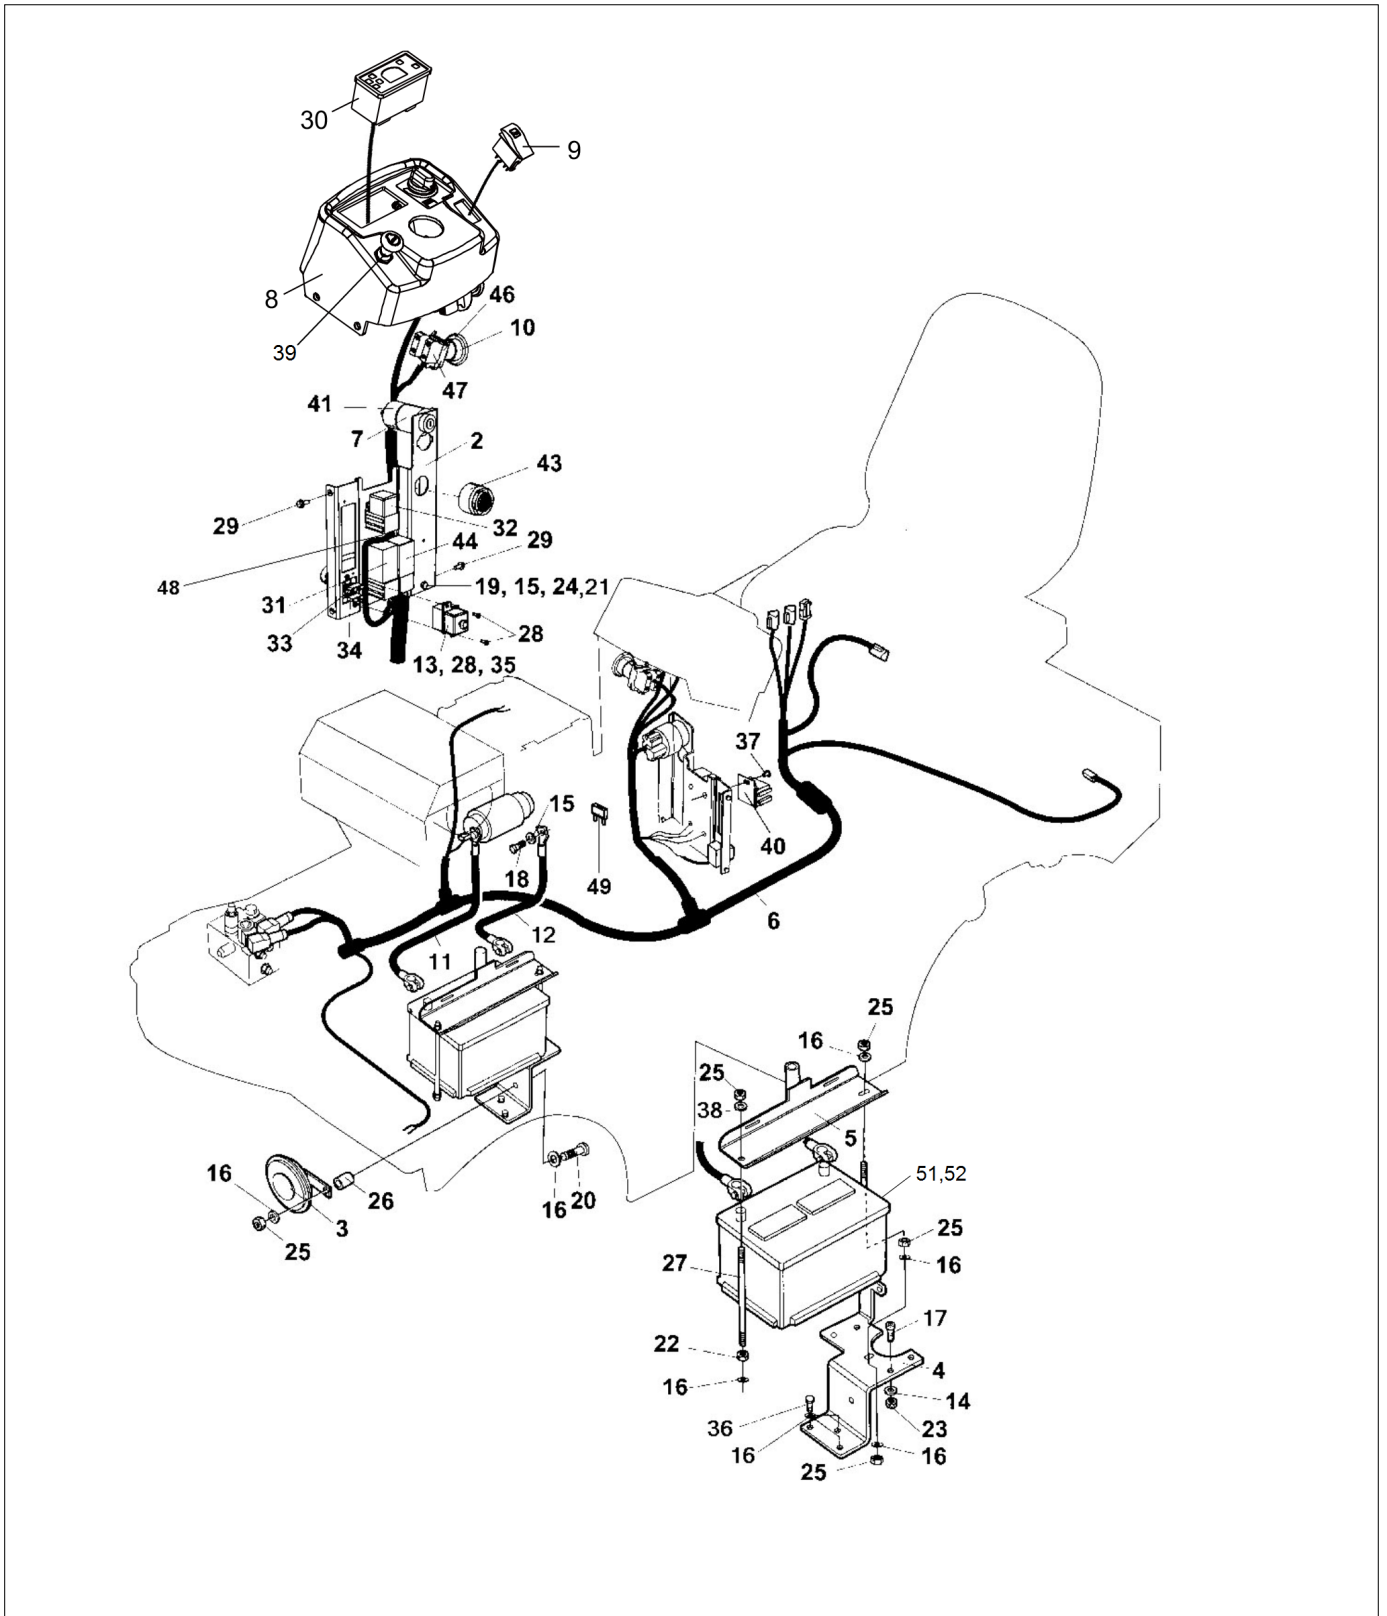

Electric system

Item	Part No.	Name	Qty	Uom
1		Relay holder	1	EA
2	4812279153	Distribution control plate	1	EA
3	4700999027	Horn	1	EA
4	4700387284	Battery shelf	1	EA
5	4812270671	Battery holder	1	EA
6	4812278926	Cable harness	1	EA
7	4812113204	Ignition switch	1	EA
7.1	4700792100	Key	1	EA
8	4812280175	Instrument panel	1	EA
9	4700791578	Switch, horn	1	EA
10	4700791739	Emergency stop	1	EA
11	4700792095	Battery cable (+)	1	EA
12	4700792096	Battery cable (-)	1	EA
13	4700792091	Fuse holder	1	EA
14	4700904698	Plain washer	2	EA
15	4700904228	Washer 6,4x12x1,5	2	EA
16	4700904229	Washer, 8.4x 6x1.5 mm 300HV	8	EA
17	4700508022	Hexagon socket head cap screw	2	EA
18	4700500013	Screw, M6x16 mm 8.8 A2K	1	EA
19	4700500040	Screw, M6x20 mm 8.8 A2K	1	EA
20	4700500024	Screw M8x45	1	EA
21	4700570004	Hexagon nut M6	1	EA
22	4700570005	Hexagon nut	3	EA
23	4700923976	Lock nut	2	EA
24	4700586002	Lock nut M6 -8	1	EA
25	4700586003	Lock nut M8	3	EA
26	4700355704	Spacer sleeve	1	EA
27	4700791550	Threaded stud	2	EA
28	4700901767	Screw	2	EA
29	4700903782	Screw M5x12	4	EA
30	4700395394	Control panel	1	EA
31	4700382782	Relay, VBS	1	EA