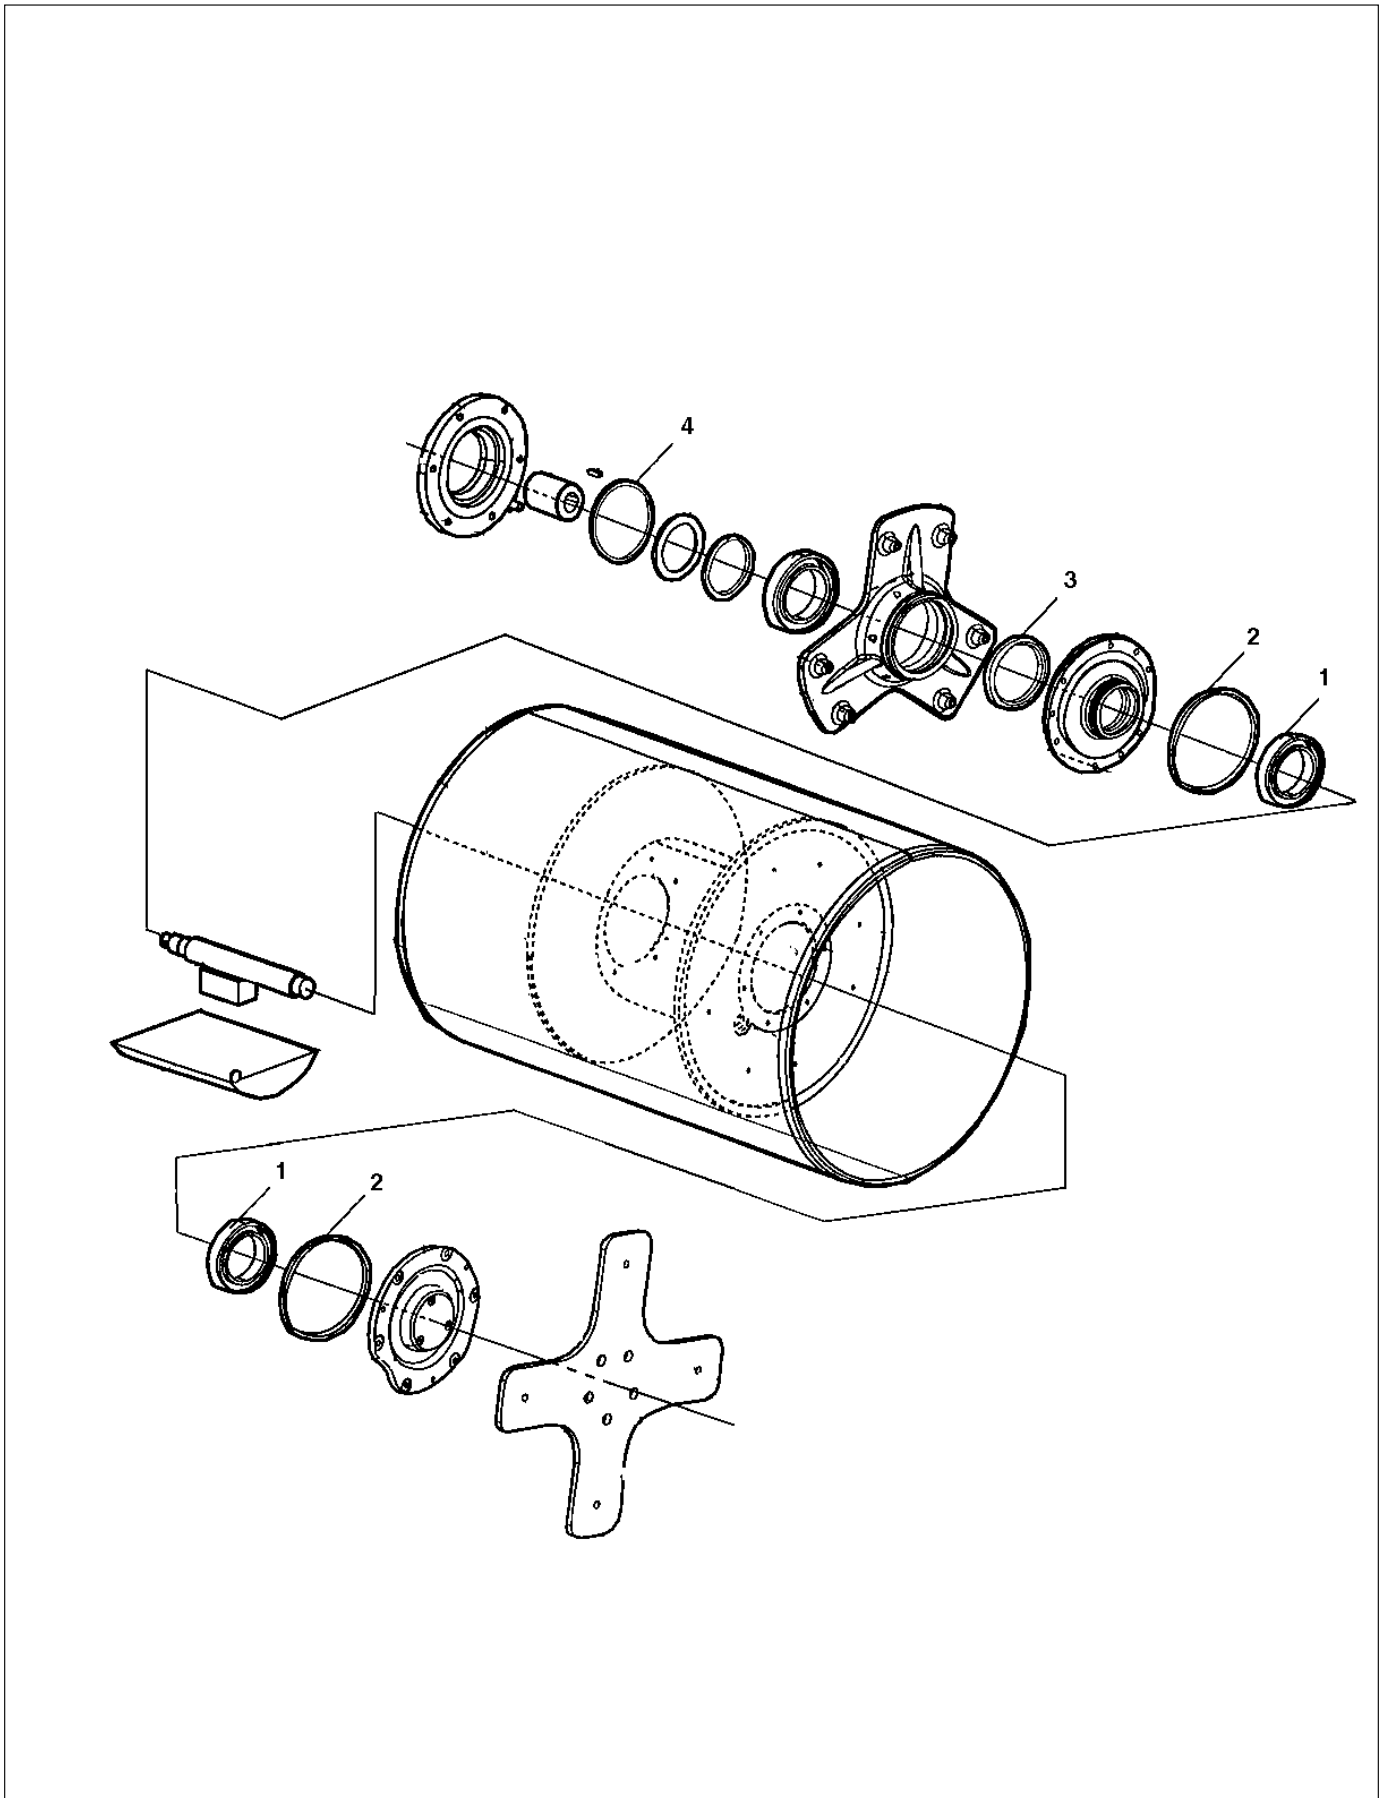

Service, repair kit

Item	Part No.	Name	Qty	Uom
0	4700945710	Eccentric shaft kit		EA
1	4700791433	Spherical roller bearing	2	EA
2	4700791425	O-ring 70	2	EA
3	4700791426	Radial lip seal	1	EA
4	4700160132	O-ring 70	1	EA