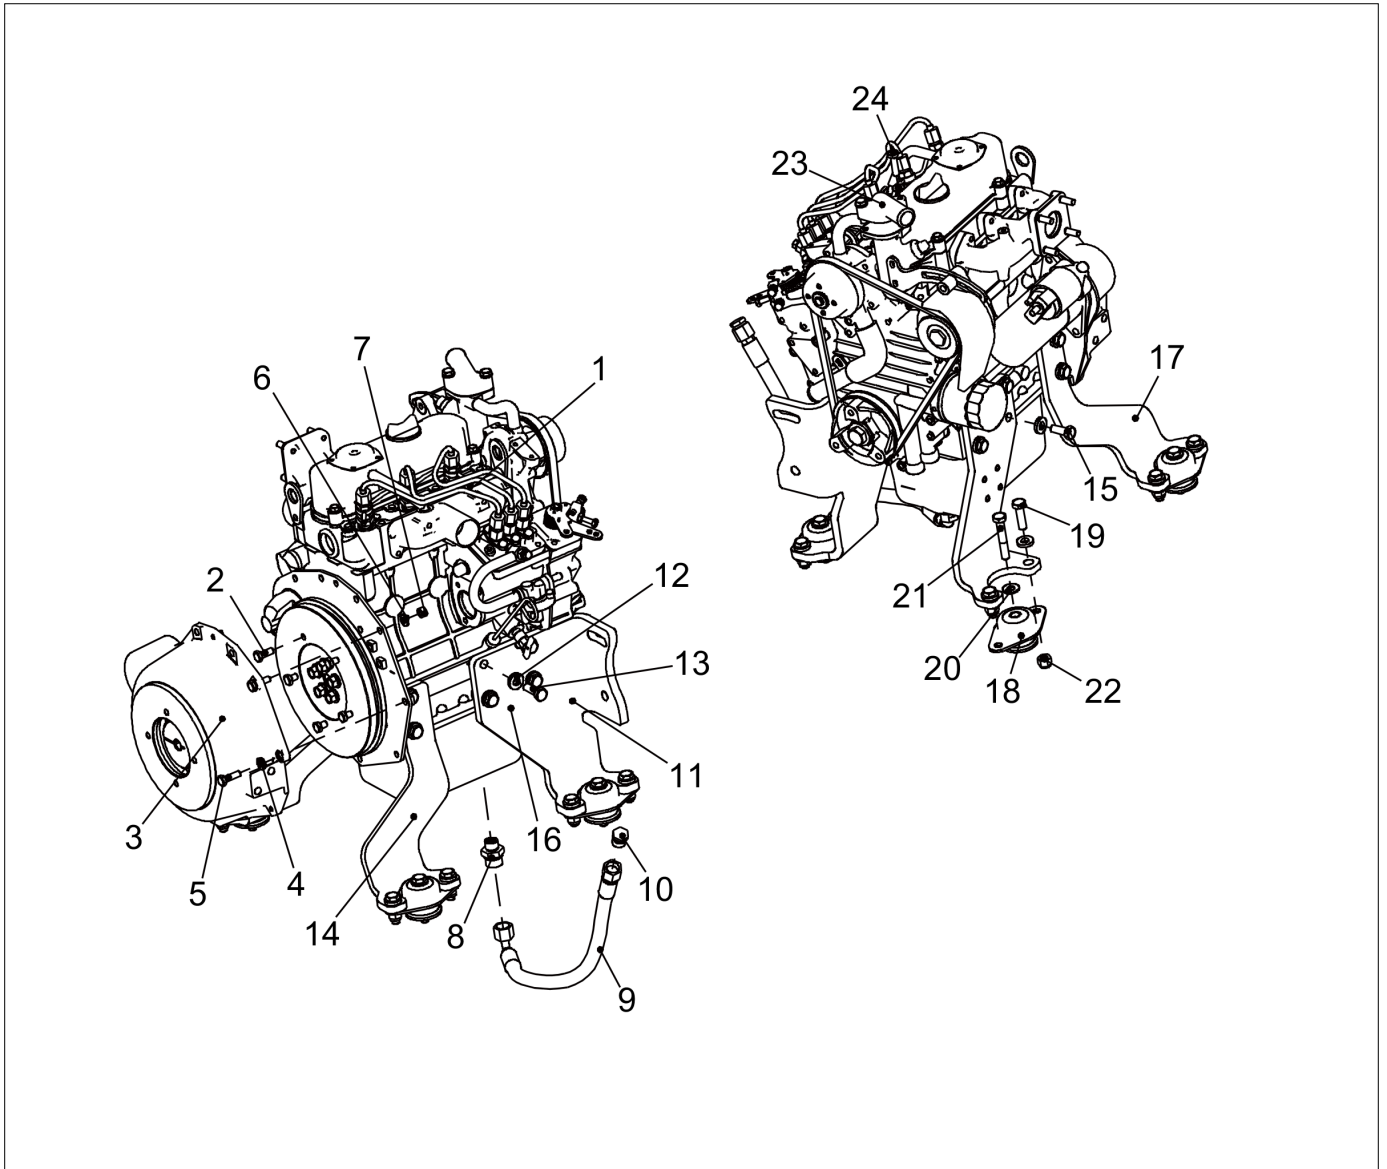

Engine

Item	Part No.	Name	Qty	Uom
0		Engine Assembly	1	EA
1		Diesel Engine	1	EA
2	4700947679	Hexagon head screw	5	EA
3	4812270689	Coupling	1	EA
3_01	4812313830	Spline hub	1	EA
4	4700904556	Steel plain washer 8,4x16x3,0	4	EA
5	4700947680	Hexagon head screw m	4	EA
6	4700904229	Washer, 8.4x 6x1.5 mm 300HV	3	EA
7	4700570005	Hexagon nut	1	EA
8	4700791634	Adapter	1	EA
9	4700483684	Hydraulic hose	1	EA
10	4700791493	Steel plug threaded	1	EA
11	4812274691	Before the right leg	1	EA
12	4700904557	Washer, 10.5x22x4 mm 300 HV	20	EA
13	0147195944	Hex head screw	4	EA
14	4812274692	After the right leg	1	EA
15	0147195903	Screw DIN961	8	EA
16	4812274693	Front Left-Bracket	1	EA
17	4812274694	After the left leg	1	EA
18	4700792026	Rubber mounts	4	EA
19	4700500030	Hexagon head screw	8	EA
20	4700904230	Plain washer 10.5x22x2 mm	4	EA
21	4700500033	Screw M10-1,5x60 8,8	4	EA
22	4700586018	Lock nut M10	8	EA
23	4812274729	Thermostat Housing	1	EA
24	4700500022	Screw	2	EA