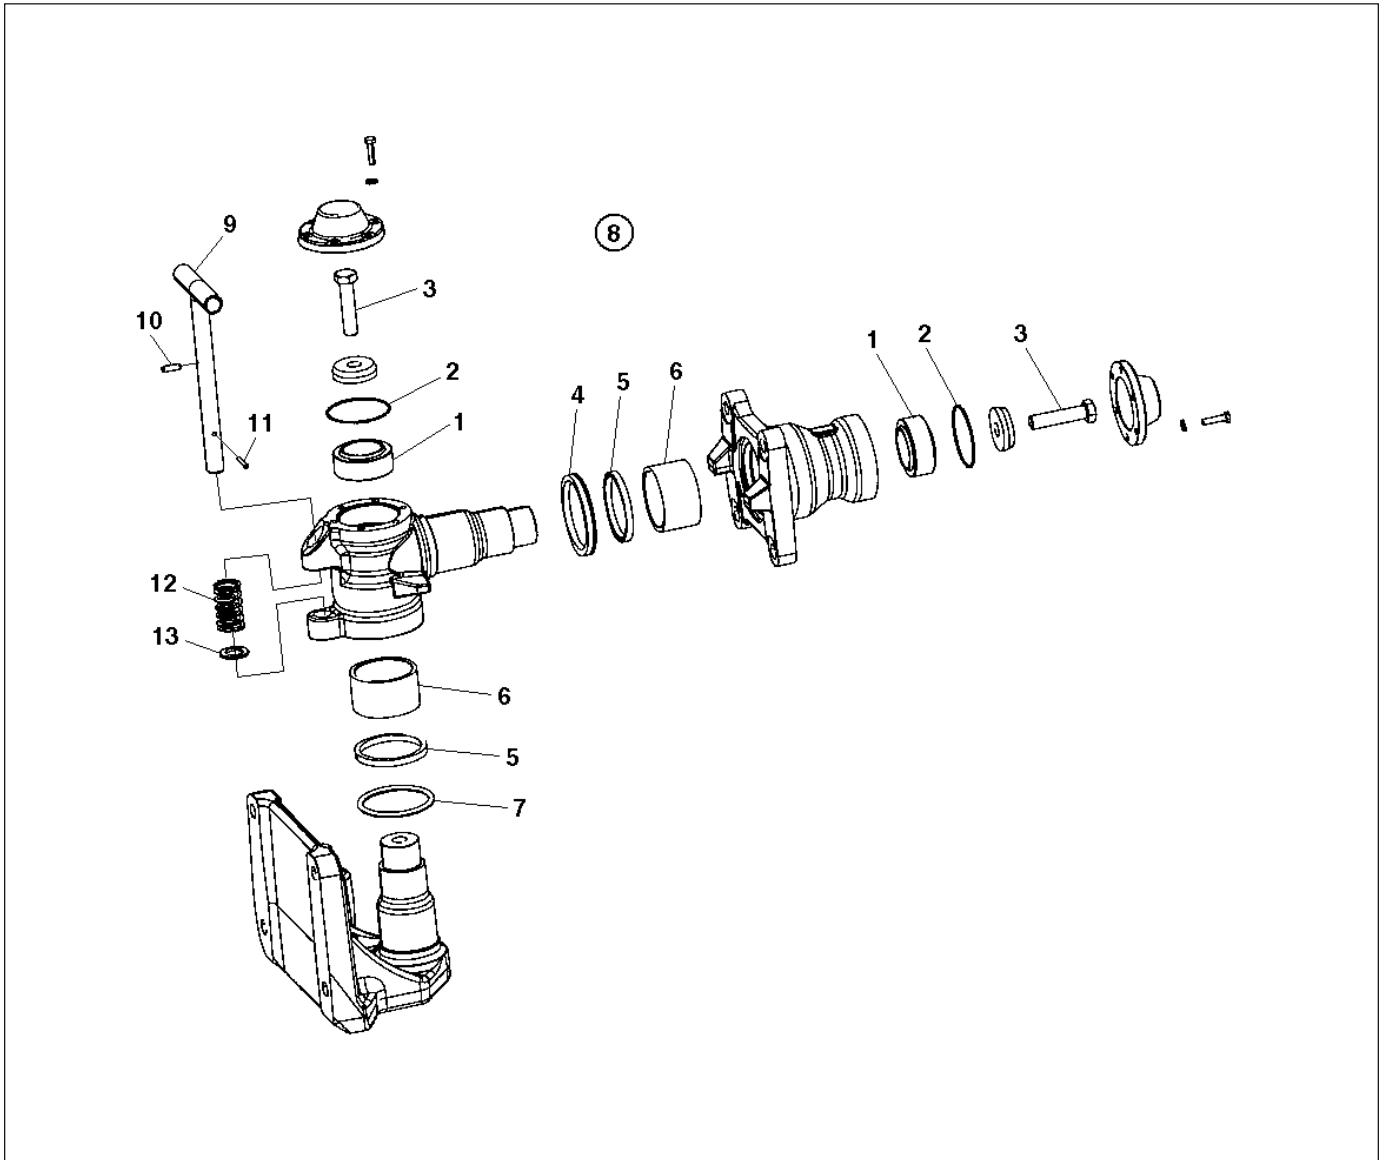

Frames

Item	Part No.	Name	Qty	Uom
0	4700945928	Repair kit, Steering hitch		EA
1	4700792611	Radial spherical plain bearing	2	EA
2	4700791962	O-ring	2	EA
3	4700500050	Screw	2	EA
4	4700388171	Sealing, V-ring	1	EA
5	4700388173	Shear wiper	2	EA
6	4700388172	Bushing	2	EA
7	4700160058	O-ring	1	EA