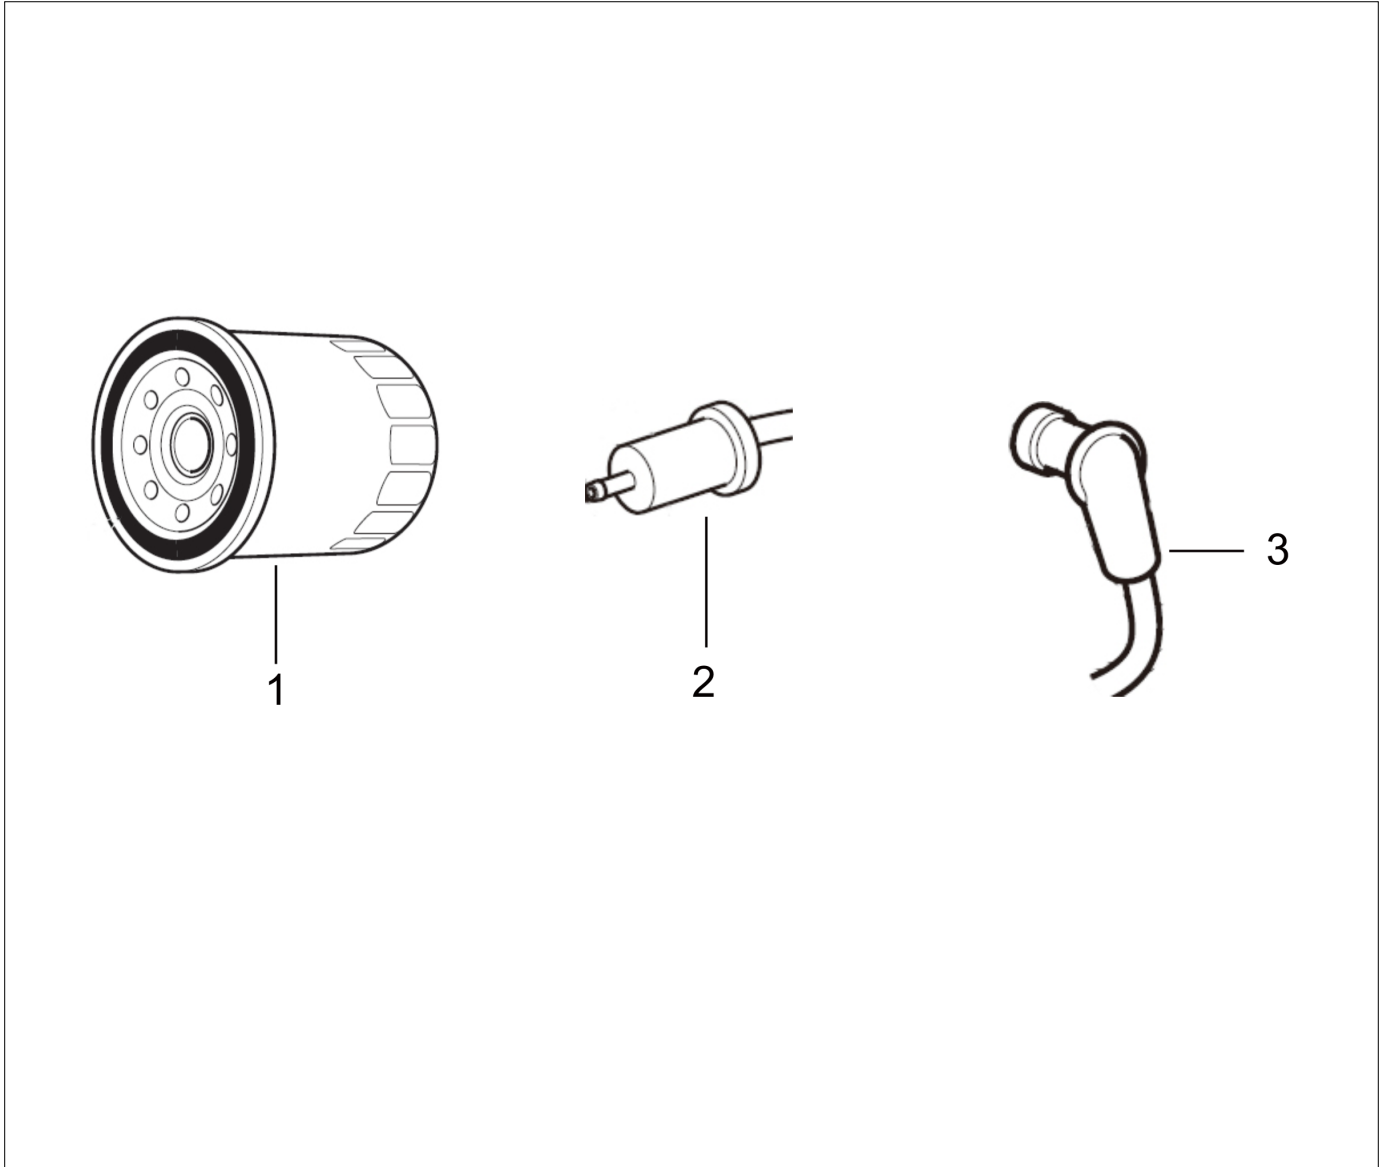

Item	Part No.	Name	Qty	Uom
0	4700940463	Service kit, 50h		EA
1	4700376637	Hydraulic filter element	1	EA

Service, repair kit