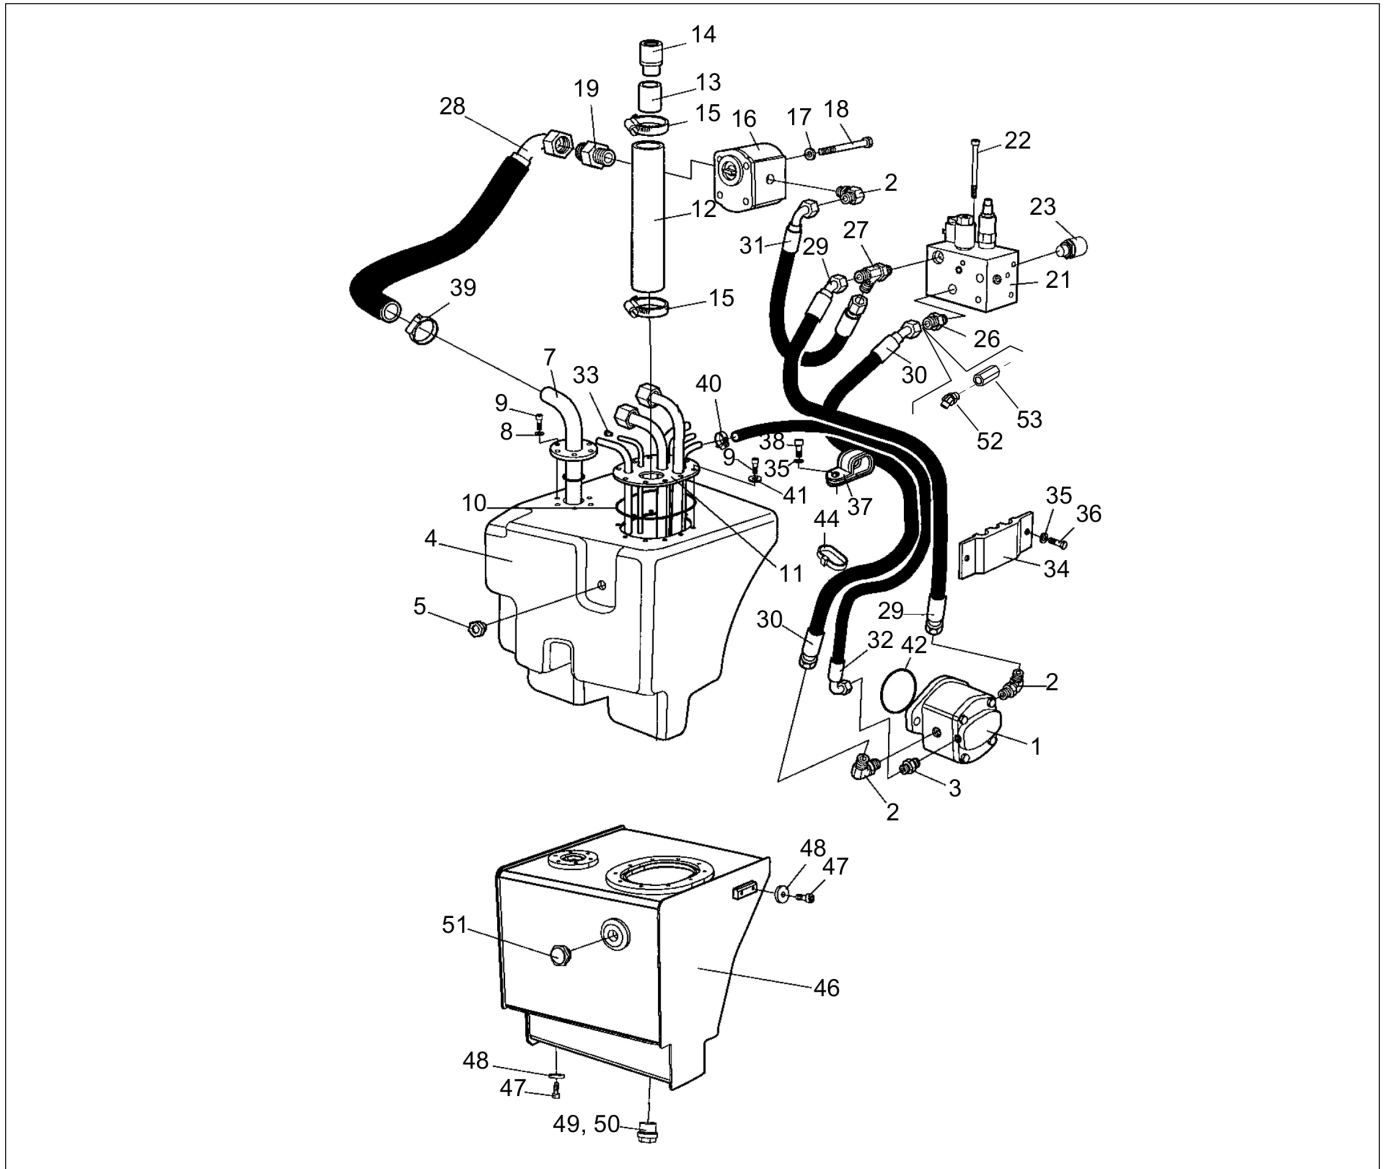

Hydraulic vibration

Item	Part No.	Name	Qty	Uom
1	4812118170	Hydraulic motor	1	EA
2	4700791699	Elbow 90	3	EA
3	4700791541	Adapter	1	EA
4	4700387278	Hydraulic oil tank	1	EA
5	4700791395	Sight plug	1	EA
6	4700791794	O-ring	1	EA
7		Suction pipe	1	EA
7_01	4812280014	Suction pipe	1	EA
7_02	4812279154	Suction filter	1	EA
8	4700904735	Steel plain washer	6	EA
9	4700508002	Cylinder screw	16	EA
10	4700792321	O-ring	1	EA
11	4812270766	Hydraulic tank cover	1	EA
12	4700205067	Rubber hose	N	EA
13	4700357139	Connector	1	EA
14	4700357138	Ventilating filter	1	EA
15	4700313008	Hose clamp	2	EA
16	4700377294	Hydraulic pump	1	EA
17	4700904230	Plain washer 10.5x22x2 mm	2	EA
18	4700792092	Screw	2	EA
19	4700791631	Connector, G3/4 in. x 7/16 in. UNF	1	EA
21	4812265011	Combination valve block	1	EA
21_01	4812313158	Vibration relief valve	1	EA
21_02	4812313159	Solenoid valve for vibration control	1	EA
21_02_a	4812313161	Coil	1	EA
21_03	4812313160	Brake valve	1	EA
21_03_a	4812313161	Coil	1	EA
22	4700508094	Screw	2	EA
23	4700901157	Measuring nipple	1	EA
26	4812279134	Straight connector	1	EA
27	4700791700	Tee-connector	1	EA
28	4700389414	Hydraulic hose	1	EA