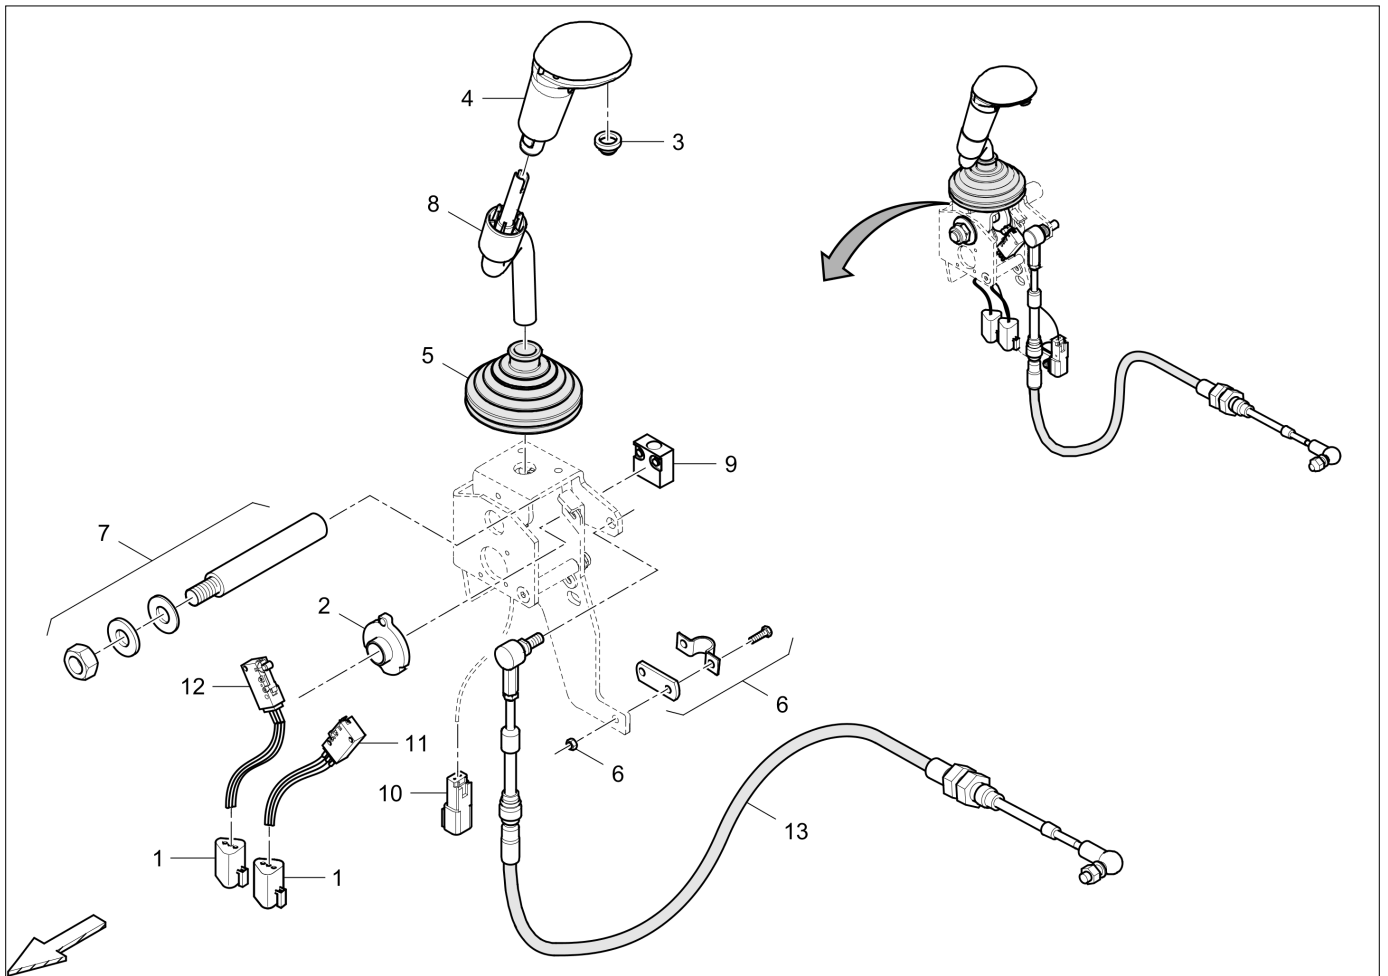

Operator platform

Item	Part No.	Name	Qty	Uom
1		Platform	1	EA
2	4812114466	Drivers seat, cpl	1	EA
3	4812280166	Instrument panel	1	EA
4	4812280167	Column cover	1	EA
5	4700383705	Instruction manual box	1	EA
6	4700357643	Wire	1	EA
7	4700902166	Edge trim	1	M
8	4700904229	Washer, 8.4x 6x1.5 mm 300HV	8	EA
9	4700904557	Washer, 10.5x22x4 mm 300 HV	2	EA
10	4700904755	Screw M8x12 8,8 FZB	6	EA
11	4700500021	Screw, M8x25 mm 8.8 A2K	2	EA
12	4700500030	Hexagon head screw	2	EA
13	4700586003	Lock nut M8	6	EA
14	4700791226	Screw	4	EA
15	4700902919	Plug	4	EA
16	4700377255	Cup holder	1	EA
17	4700904698	Plain washer	4	EA
18	4700513027	Screw M4x16H 10,9	4	EA
19	4700923976	Lock nut	4	EA
20	4700379635	Seat switch	1	EA
21	4812314206	Parking brake kit	1	EA
21.1	4812118697	Switch, parking brake	1	EA
21.2	4812118696	Connector	1	EA
22	4812280164	Bracket cover	1	EA
23	4700904281	Washer, 5,3x10x1 300HV	4	EA
24	0147120703	Screw	4	EA

Operator platform

Item	Part No.	Name	Qty	Uom
KIT	4812277763	Forward and reverse control handle	1	EA
1	4812313790	Connector	2	EA
2	4812313791	Disk to activate microswitch and screws	1	EA
3	4812156560	Push button switch with cable	1	EA
4	4812313793	Plastic handle	1	EA
5	4812156576	Bellow	1	EA
6	4812313795	Kit for cable connection	1	EA
7	4812156563	Central shaft	1	EA
8	4812313797	Handle	1	EA
9	4812313798	Spring cpl	1	EA
10	4812313799	Connector	1	EA
11	4812313788	Microswitch B with cable&connector, L-X11	1	EA
12	4812313789	Microswitch A with cable&connector, R-X10	1	EA
13	4812313800	Cable	1	EA