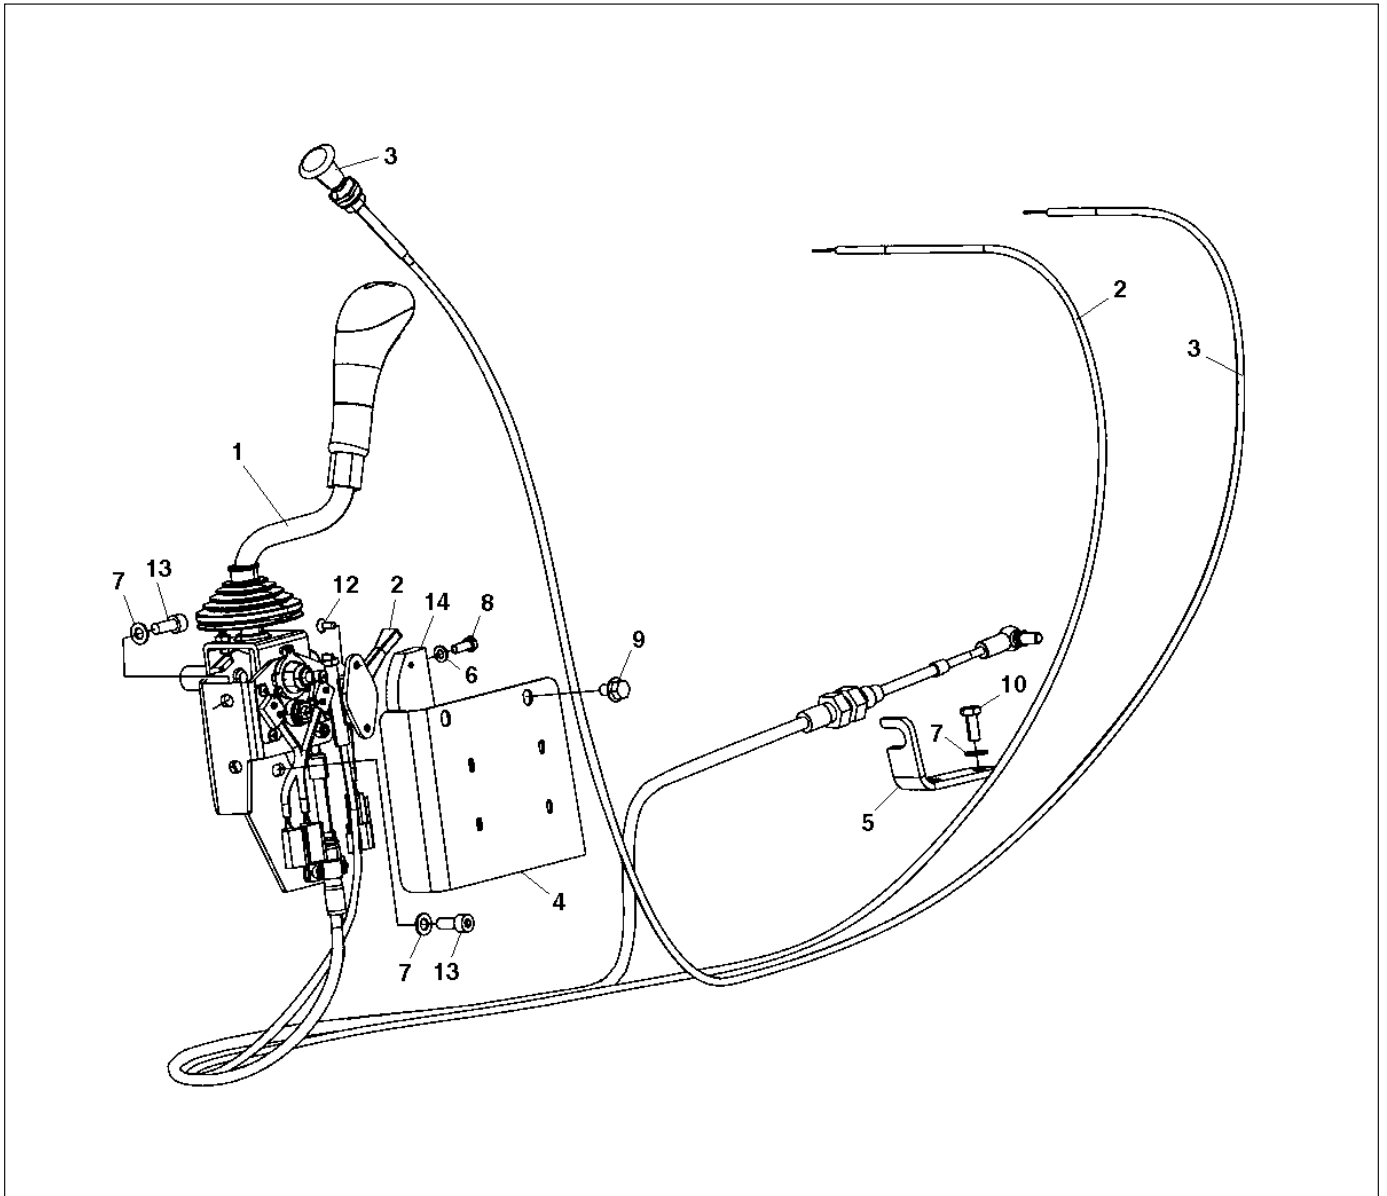

Operator platform

Item	Part No.	Name	Qty	Uom
1	4812277763	Forward and reverse control handle	1	EA
2	4812111858	Throttle control	1	EA
3	4812111852	Choke control	1	EA
4	4812280151	Control cover	1	EA
5	4700388460	Control bracket	1	EA
6	4700904228	Washer 6,4x12x1,5	2	EA
7	4700904229	Washer, 8.4x 6x1.5 mm 300HV	5	EA
8	4700500013	Screw, M6x16 mm 8.8 A2K	2	EA
9	4700904755	Screw M8x12 8,8 FZB	2	EA
10	4700500053	Screw, M8x20 mm 8.8 A2K	2	EA
12	4700513004	Screw M5x12H 10.9	2	EA
13	4700508092	Screw	3	EA
14	4700393095	Bracket	1	EA