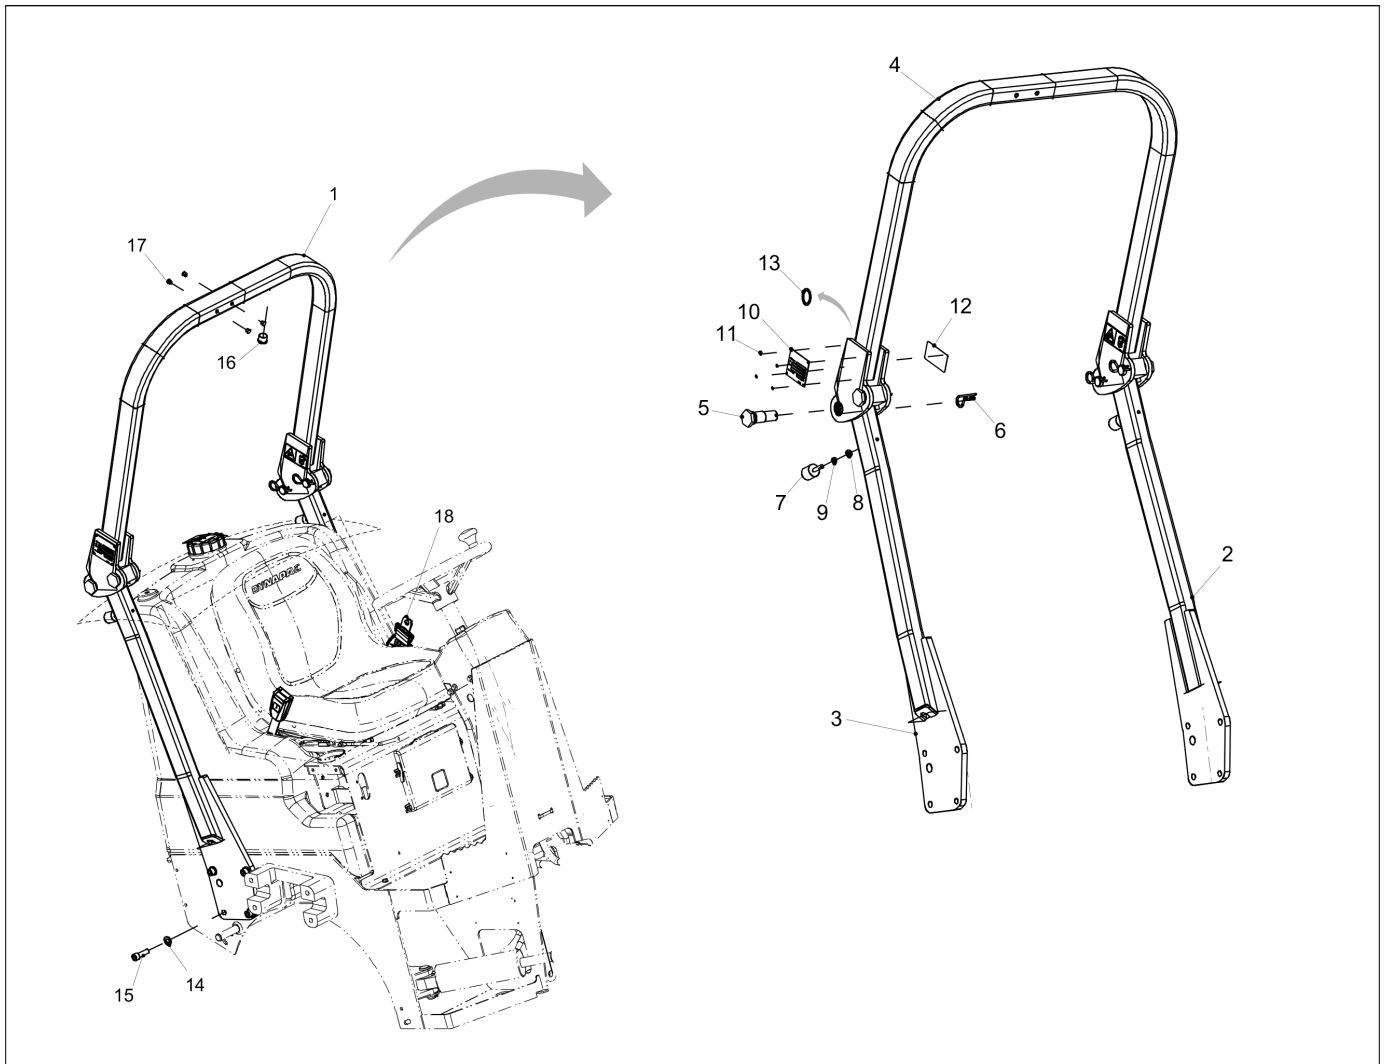

Operator platform

Item	Part No.	Name	Qty	Uom
1	4812280150	Rops foldable	1	EA
2	4812270598	Rops beam	1	EA
3	4812270593	Rops beam	1	EA
4	4812270592	Rops beam	1	EA
5	4812270158	Threaded spike	4	EA
6	4700635061	Pin	4	EA
7	4812270725	Shock absorber	2	EA
8	4700904229	Washer, 8.4x 6x1.5 mm 300HV	2	EA
9	4700573008	Nut M8	2	EA
10	4700370803	Sign, rops	1	EA
11	4700624018	Blind rivet	4	EA
12	4700908229	Safety decal	2	EA
13	4812270724	Gasket	4	EA
14	4700904231	Washer, 13x24x2 mm 300 HV	8	EA
15	4700508063	Screw, M12x40 mm 8.8	8	EA
16	4700282603	Plastic plug	1	EA
17	4700900986	Plug	4	EA
18	4700396633	Seat belt 2"	1	EA