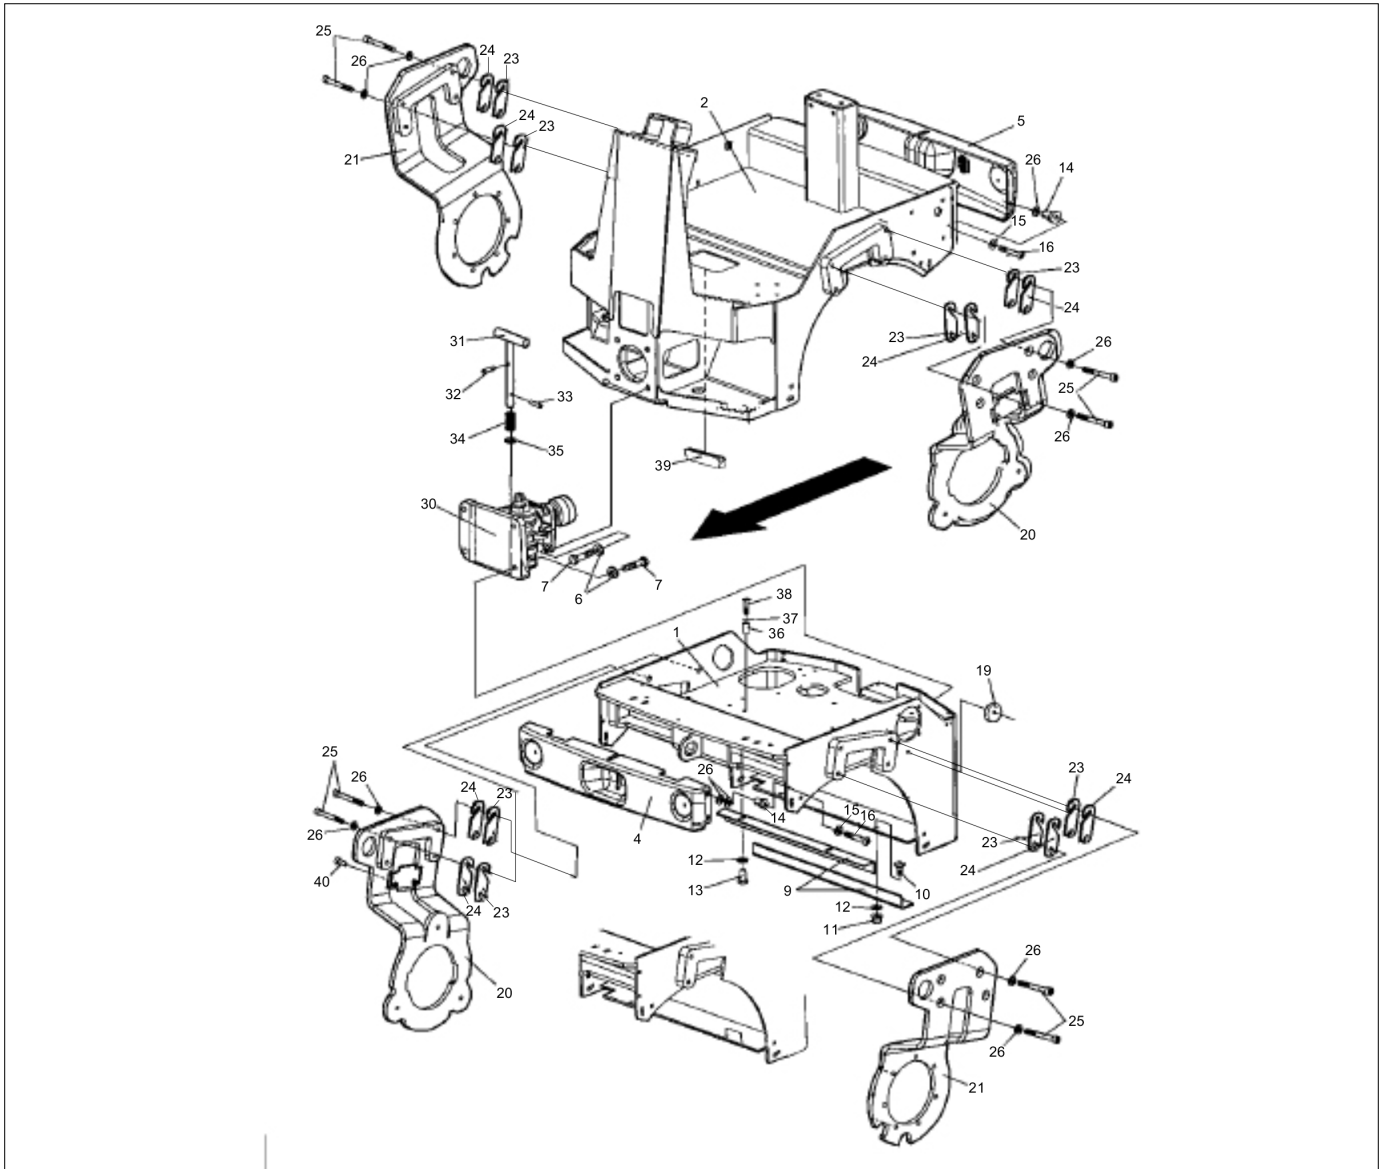

Frames

Item	Part No.	Name	Qty	Uom
1	4812280154	Frame, front	1	EA
2	4812280155	Frame, rear	1	EA
4	4812280168	Cover, frame	1	EA
5	4812280169	Cover, frame	1	EA
6	4700904214	Washer 15x30x4 300 HV	8	EA
7	0147111049	Screw	8	EA
9	4700387779	Press plate	2	EA
10	4700929191	Cup square neck bolt	1	EA
11	4700586003	Lock nut M8	1	EA
12	4700904640	Washer, 8.4x22x3 mm 300HV	2	EA
13	4700500019	Hexagon screw	1	EA
14	4700387949	Rubber nut	8	EA
15	4700904228	Washer 6,4x12x1,5	8	EA
16	4700792149	Screw M6x35 8.8	8	EA
17	4700500035	Hexagon screw, M12x20H	8	EA
18	4700926215	Protective plug	4	EA
19	-	Reflector	2	EA
20	4812280153	Fork, vibration side	2	EA
21	4812280152	Fork, drive side	2	EA
23	4700387425	Shim	N	EA
24	4700387424	Shim	N	EA
25	4700791972	Screw M12x100	16	EA
26	4700904231	Washer, 13x24x2 mm 300 HV	16	EA
30	4700387057	Hitch	1	EA
31	4700387155	Clevis pin	1	EA
32	4700388177	Spring pin	1	EA
33	4700388176	Spring pin	1	EA
34	4700388178	Compression spring	1	EA
35	4700791961	Washer	1	EA
36	4700387677	Spacer sleeve	1	EA
37	4700904556	Steel plain washer 8,4x16x3,0	1	EA
38	4700500067	Screw	1	EA