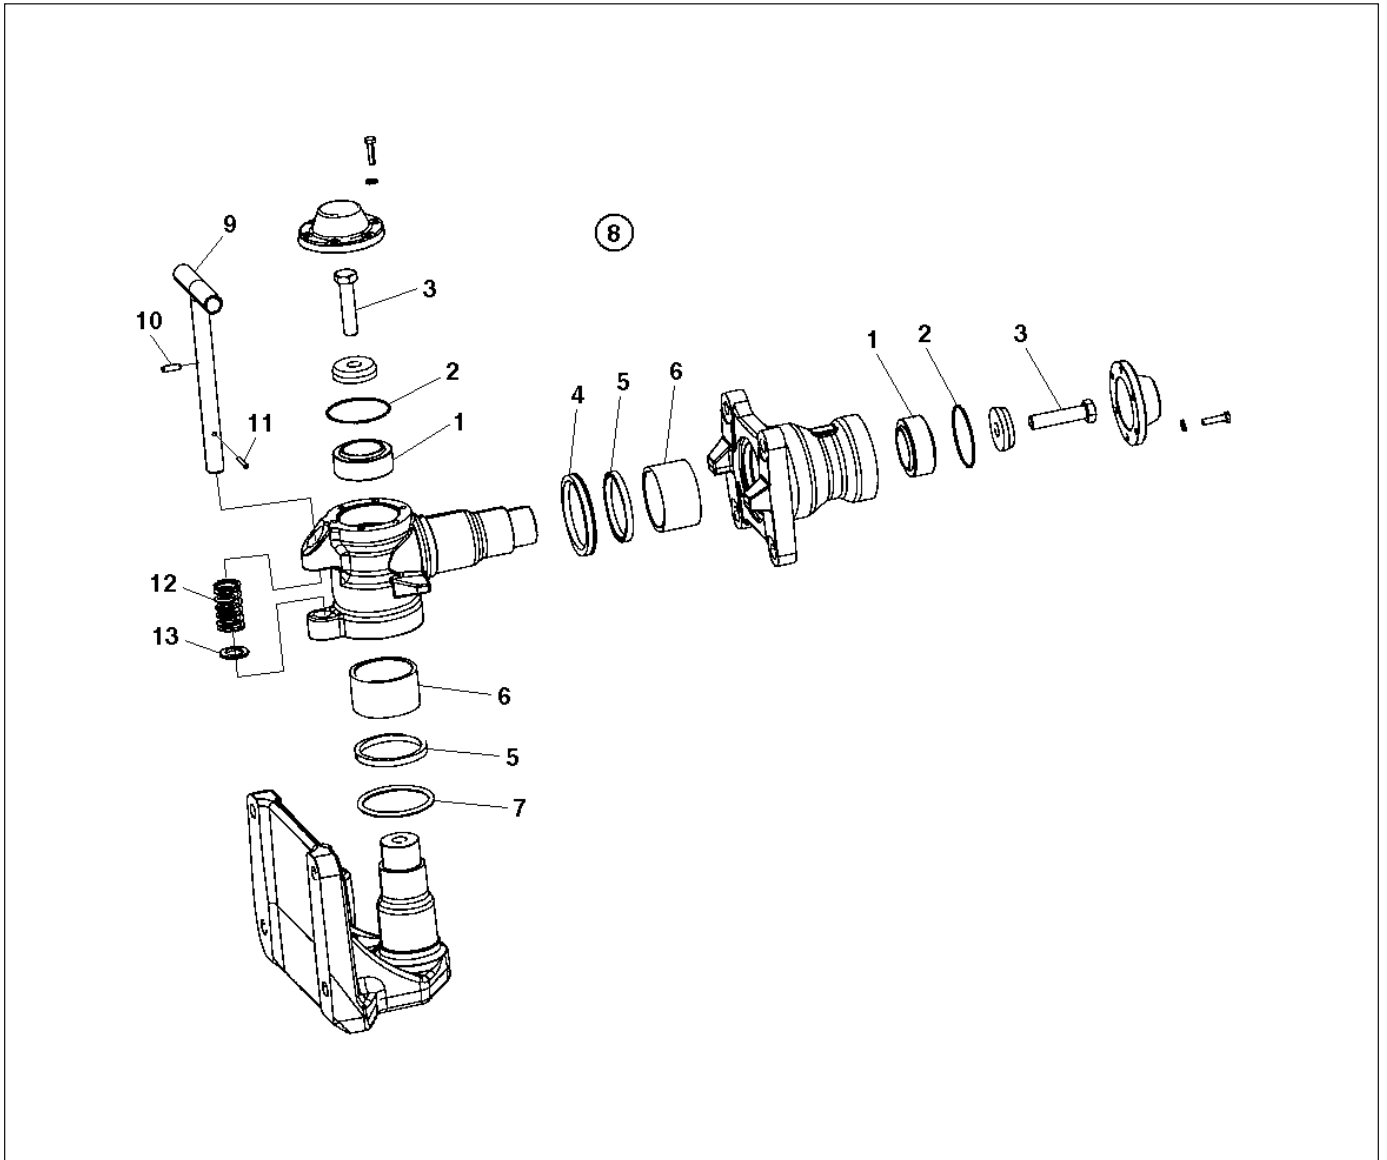

Service, repair kit

Item	Part No.	Name	Qty	Uom
0	4700945551	Shock absorber kit, drum		EA
1	4700391985	Shock absorber	7	EA
2	4700387424	Shim	4	EA
3	4812156170	Instructions	1	EA

Service, repair kit

Item	Part No.	Name	Qty	Uom
0	4700945928	Repair kit, Steering hitch		EA
1	4700792611	Radial spherical plain bearing	2	EA
2	4700791962	O-ring	2	EA
3	4700500050	Screw	2	EA
4	4700388171	Sealing, V-ring	1	EA
5	4700388173	Shear wiper	2	EA
6	4700388172	Bushing	2	EA
7	4700160058	O-ring	1	EA