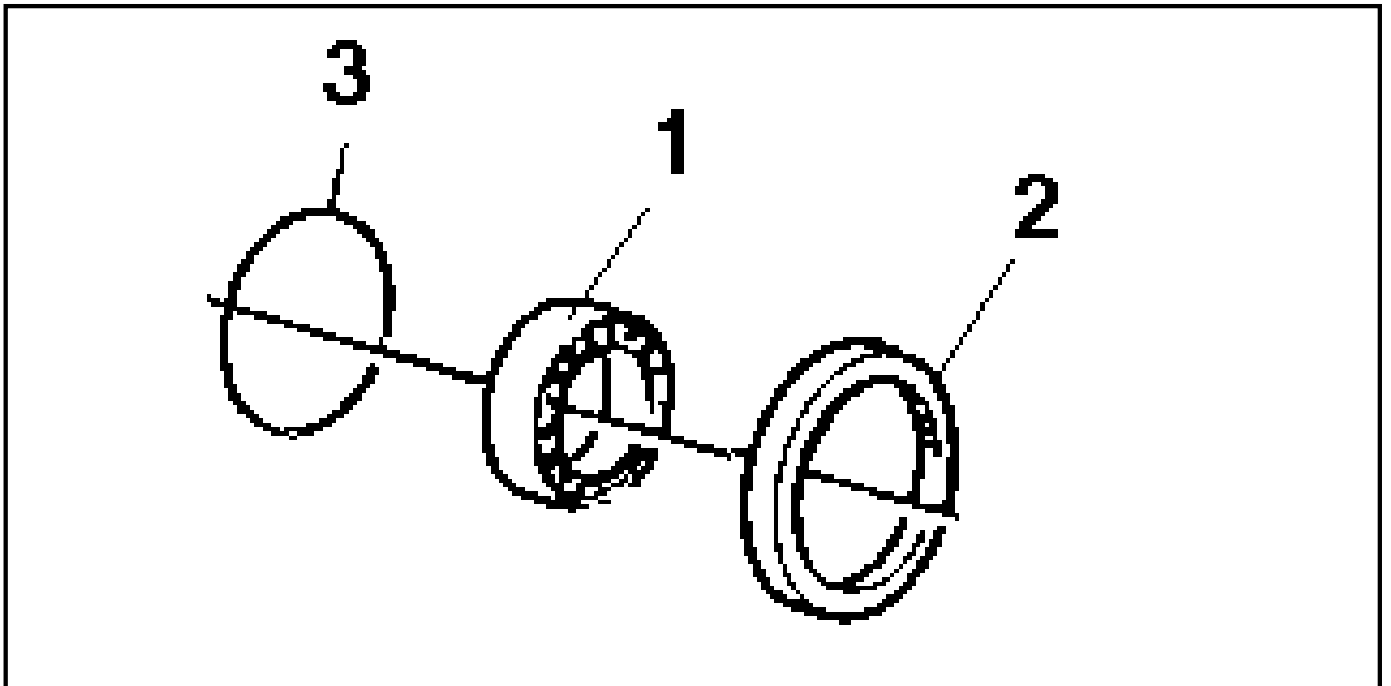

Service, repair kit

Item	Part No.	Name	Qty	Uom
0	4700945711	Drum rotation kit		EA
1	4700111018	Ball bearing	1	EA
2	4700791426	Radial lip seal	1	EA
3	4700160132	O-ring 70	1	EA