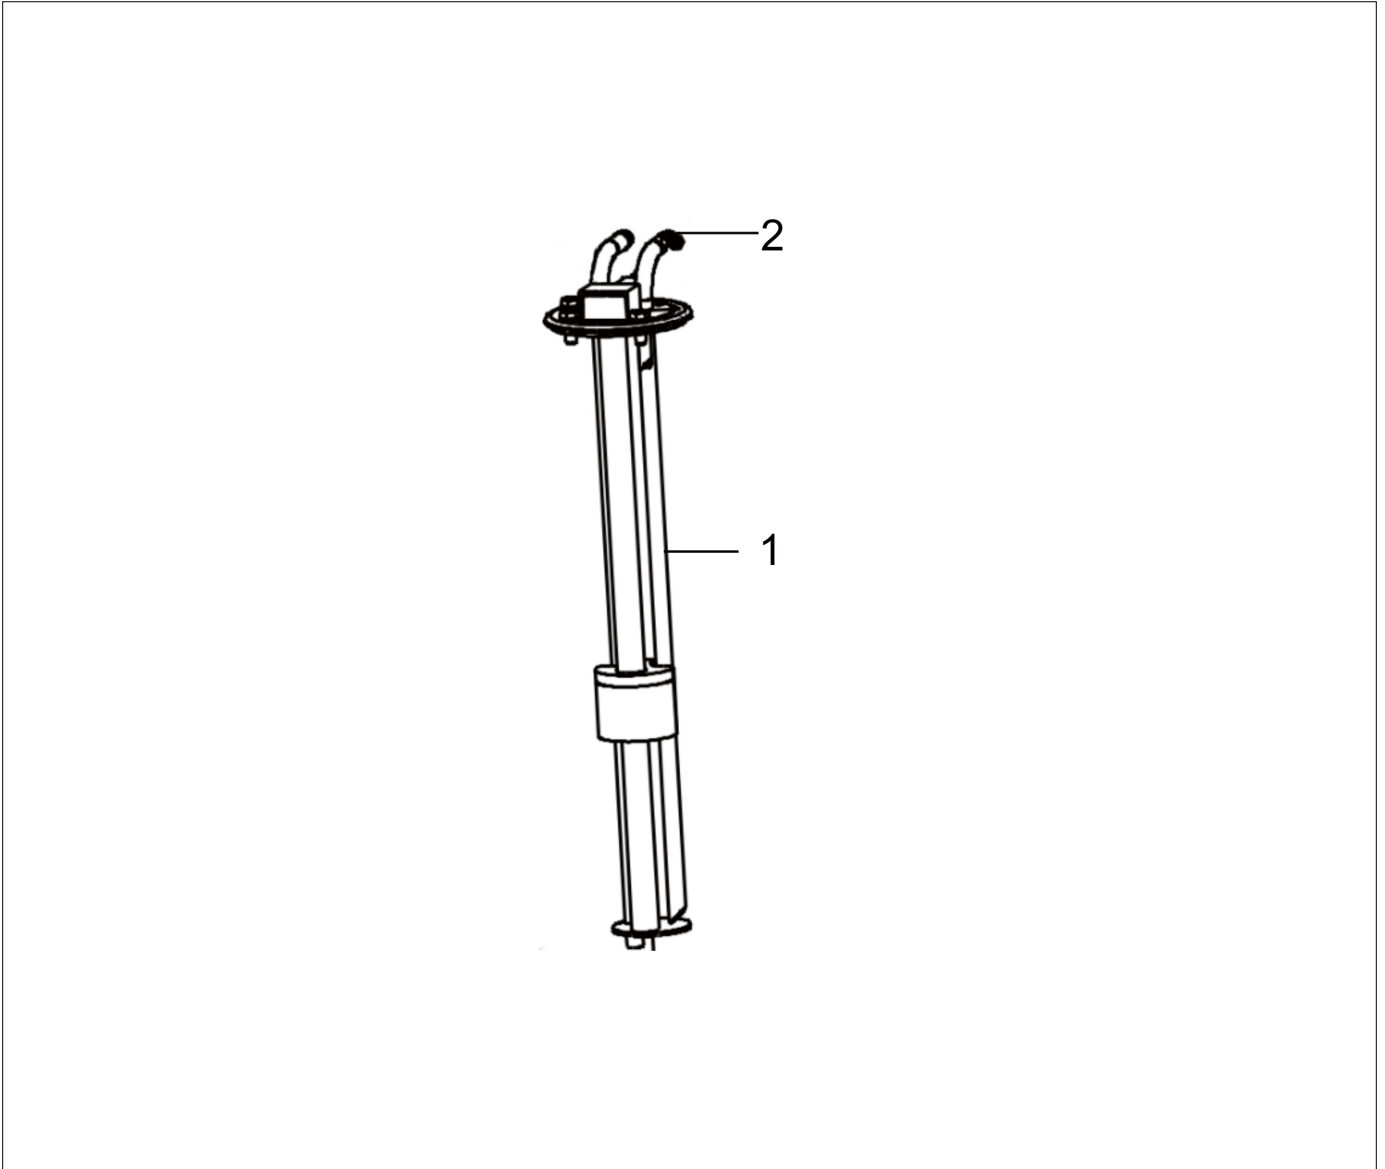

Service, repair kit

Item	Part No.	Name	Qty	Uom
0	4812269909	Steel fuel tank kit	1	EA
1	4812269863	Oil level sensor	1	EA
2	4700904137	Protection cap	1	EA
3	4700313032	Clamp	1	EA
4	4812269864	Sensor	2	EA
5	4812269865	Wiring harness	1	EA