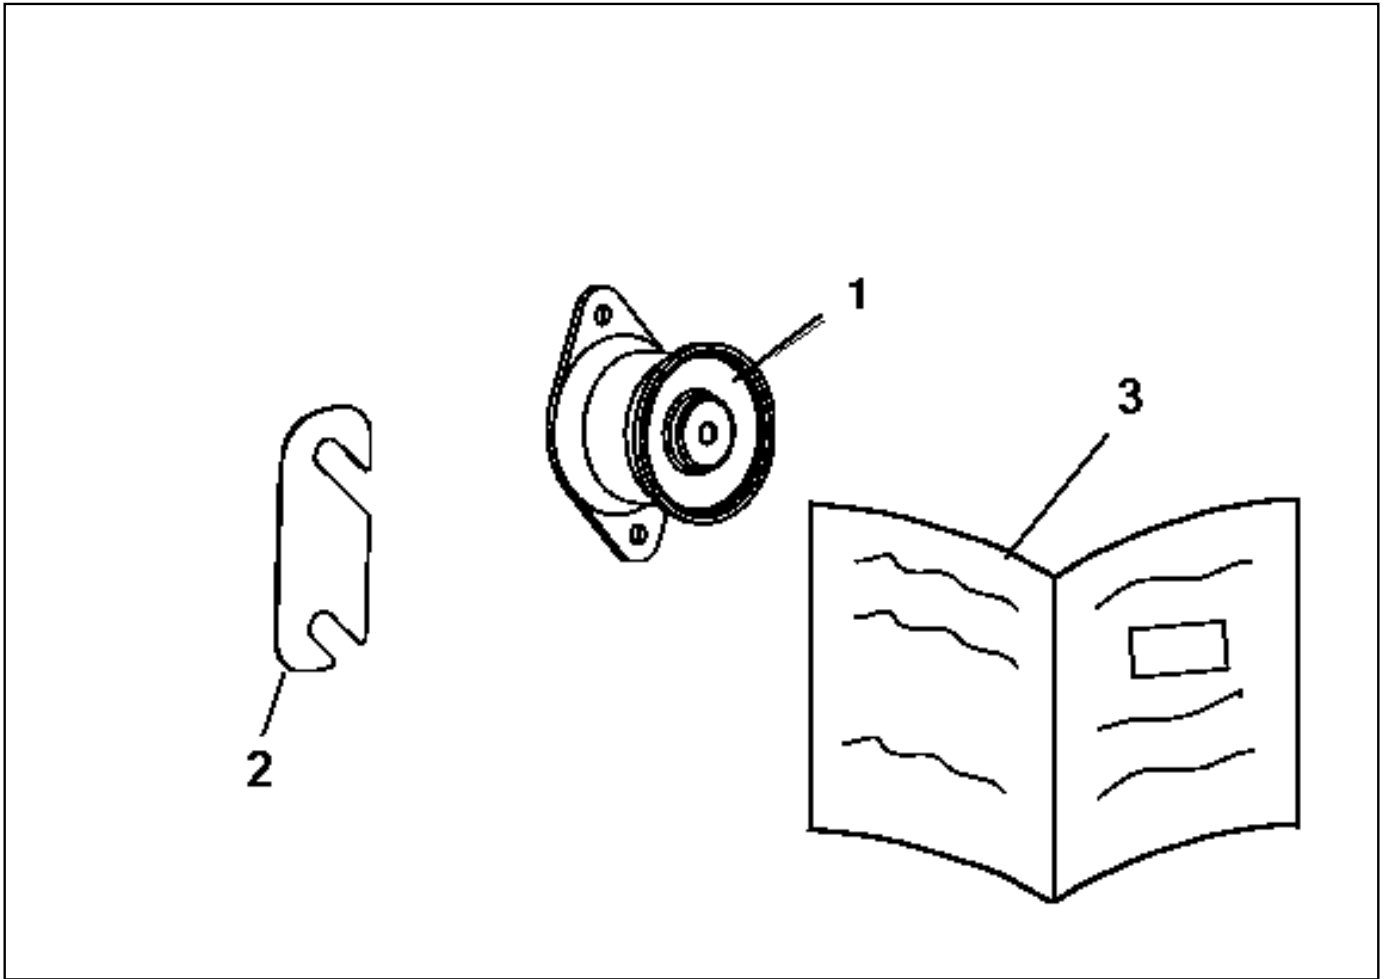

Service, repair kit

Item	Part No.	Name	Qty	Uom
0	4700945551	Shock absorber kit, drum		EA
1	4700391985	Shock absorber	7	EA
2	4700387424	Shim	4	EA
3	4812156170	Instructions	1	EA

Service, repair kit

Item	Part No.	Name	Qty	Uom
0	4700945928	Repair kit, Steering hitch		EA
1	4700792611	Radial spherical plain bearing	2	EA
2	4700791962	O-ring	2	EA
3	4700500050	Screw	2	EA
4	4700388171	Sealing, V-ring	1	EA
5	4700388173	Shear wiper	2	EA
6	4700388172	Bushing	2	EA
7	4700160058	O-ring	1	EA