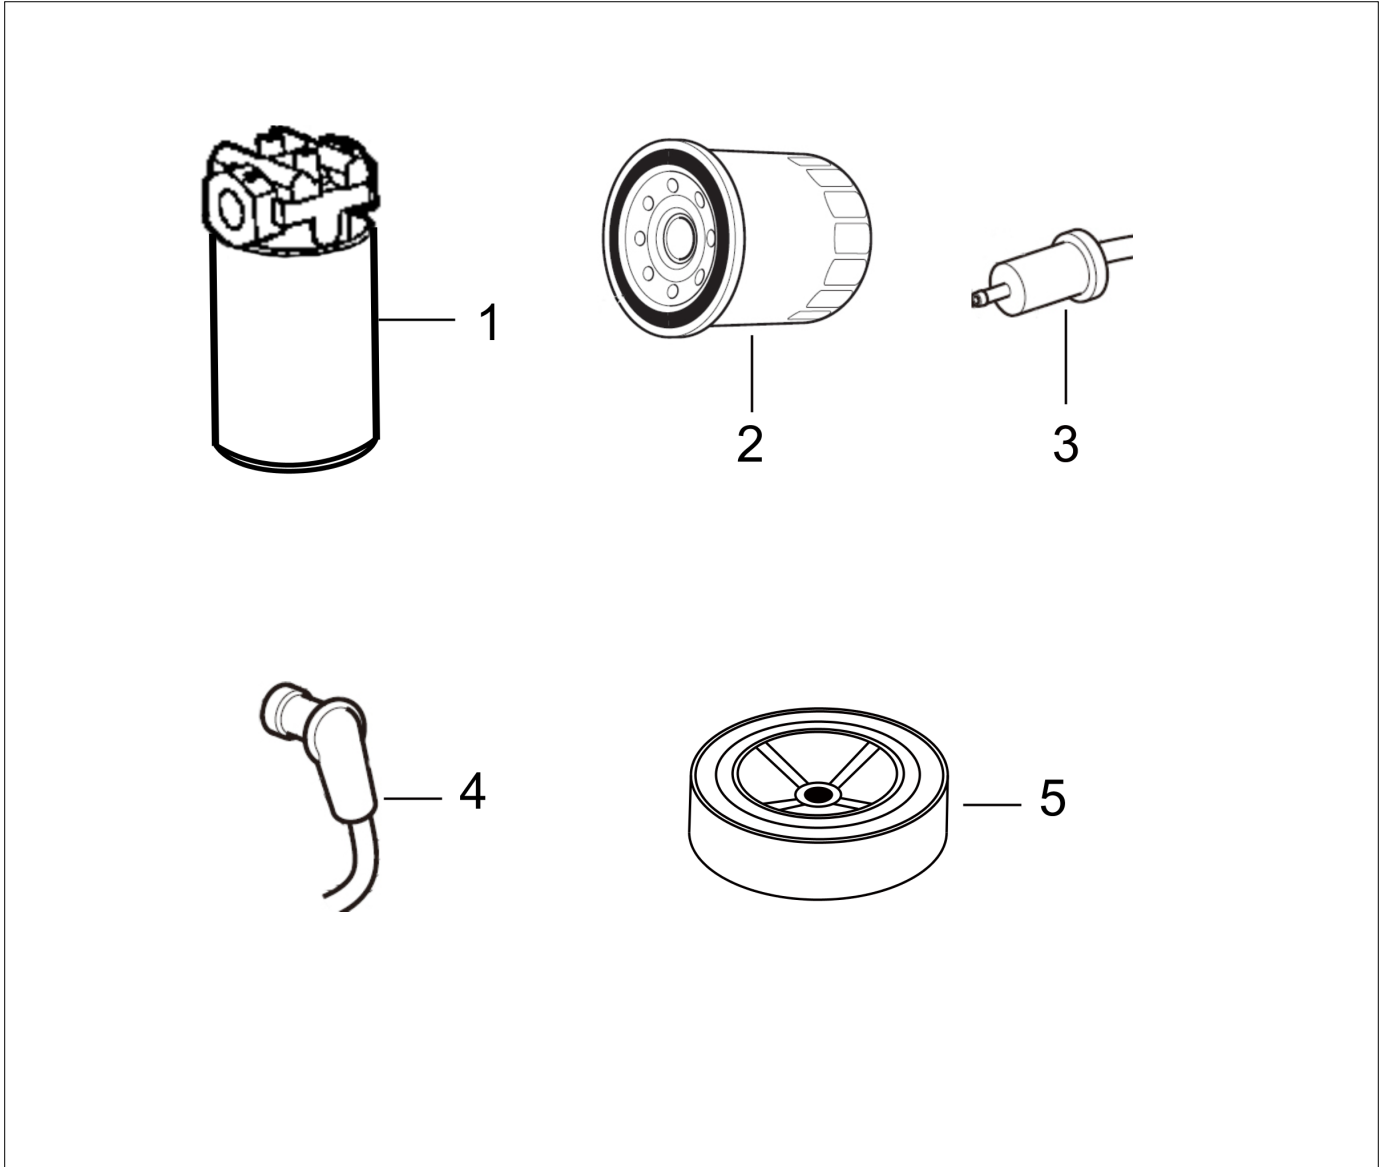

Item	Part No.	Name	Qty	Uom
0	4812156487	Service kit, 500h	1	EA
1	4812156465	Air cleaner	1	EA

Service, repair kit