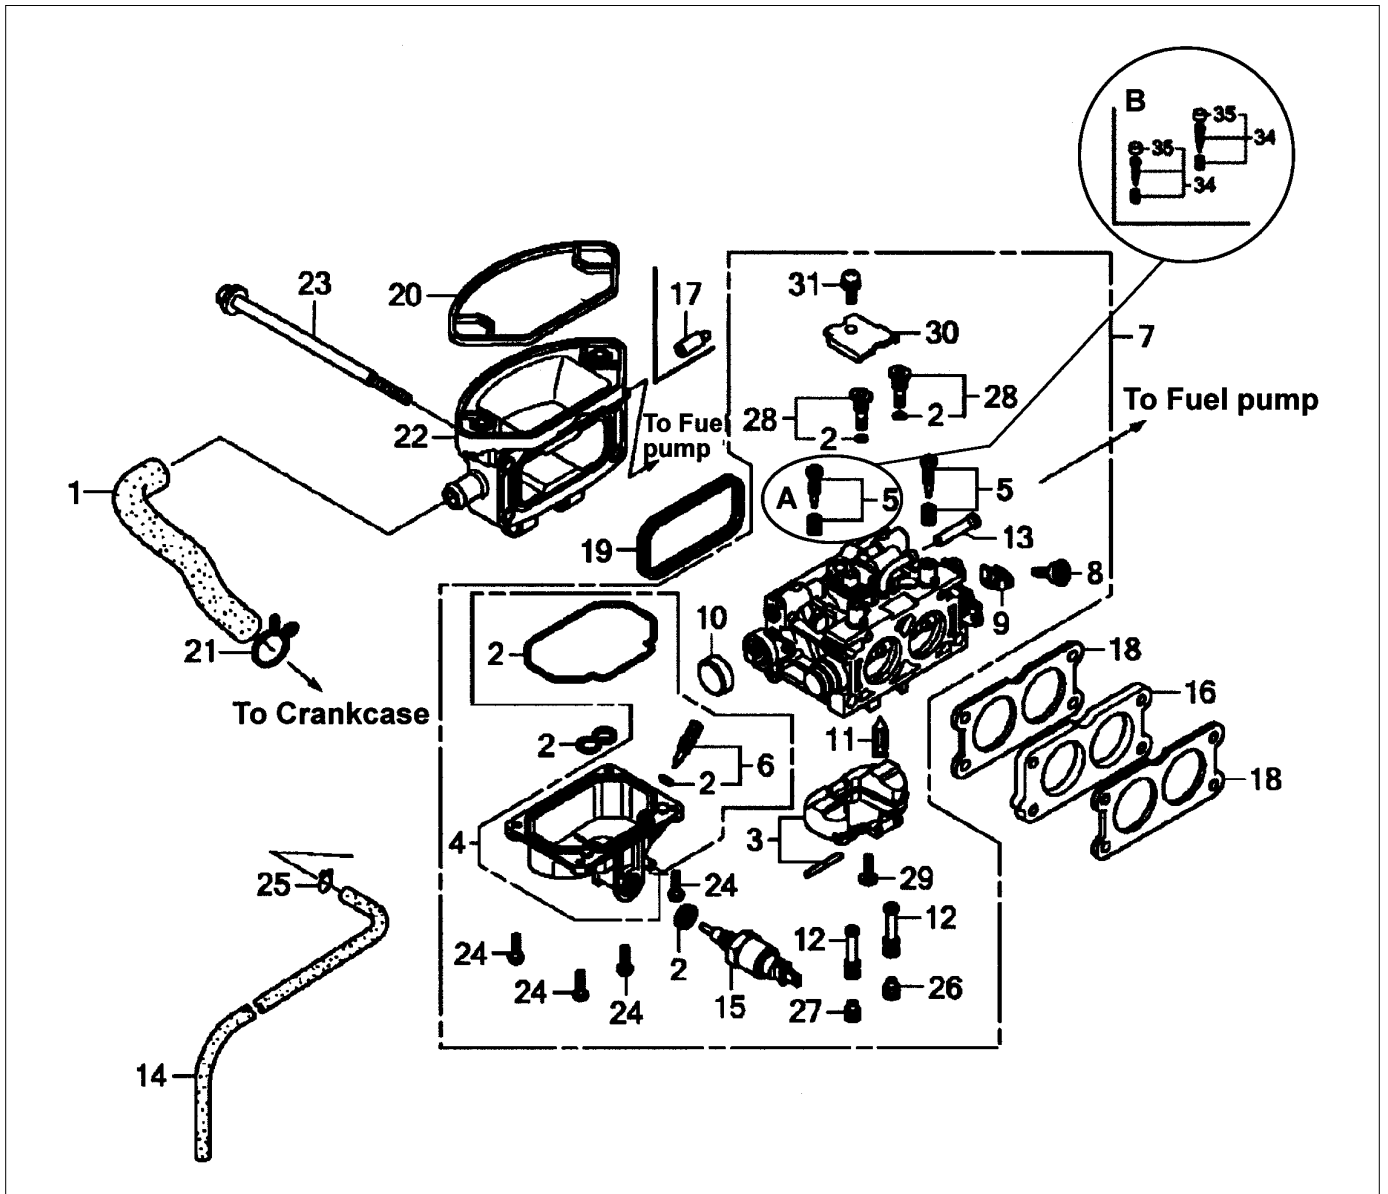

Engine

Item	Part No.	Name	Qty	Uom
1	4812157878	Tube	1	EA
2	4812157898	Gasket kit, cpl	1	EA
5	4812157899	Screw kit	2	EA
6	4812157953	Screw kit Drain	1	EA
7	4812157890	Carburetor, cpl	1	EA
7_08	4700939808	Screw, Throttle stop	4	EA
7_09	4812157894	Arm Throttle Linkage	1	EA
7_10	4812157895	Cap Choke Dust	1	EA
7_12	4812157892	Nozzle	2	EA
7_13	4812157893	Fuel strainer	1	EA
7_15	4812157891	Solenoid	1	EA
7_24	4812157888	Screw 4x12	4	EA
7_30	4812157896	Plate	1	EA
7_31	4812157897	Flange screw 5x10	1	EA
14	4812157879	Drain tube	1	EA
16	4812157880	Insulator	1	EA
17	4812157881	Cap	1	EA
18	4812157882	Gasket Carburetor	2	EA
19	4812157883	Gasket Air cleaner	1	EA
20	4812157884	Gasket Air cleaner case	1	EA
21	4812157885	Clip	1	EA
22	4812157886	Elbow Air cleaner	1	EA
23	4812157887	Bolt 6x106	4	EA
25	4812157889	Clip	1	EA
34	4812157951	Screw kit	2	EA
35	4812157952	Cap Screw adjustment	2	EA

Comments for Page: Carburetor

digabitadmin@dynamac.com on Jul 20, 2017

(L)OCAL REMARKS