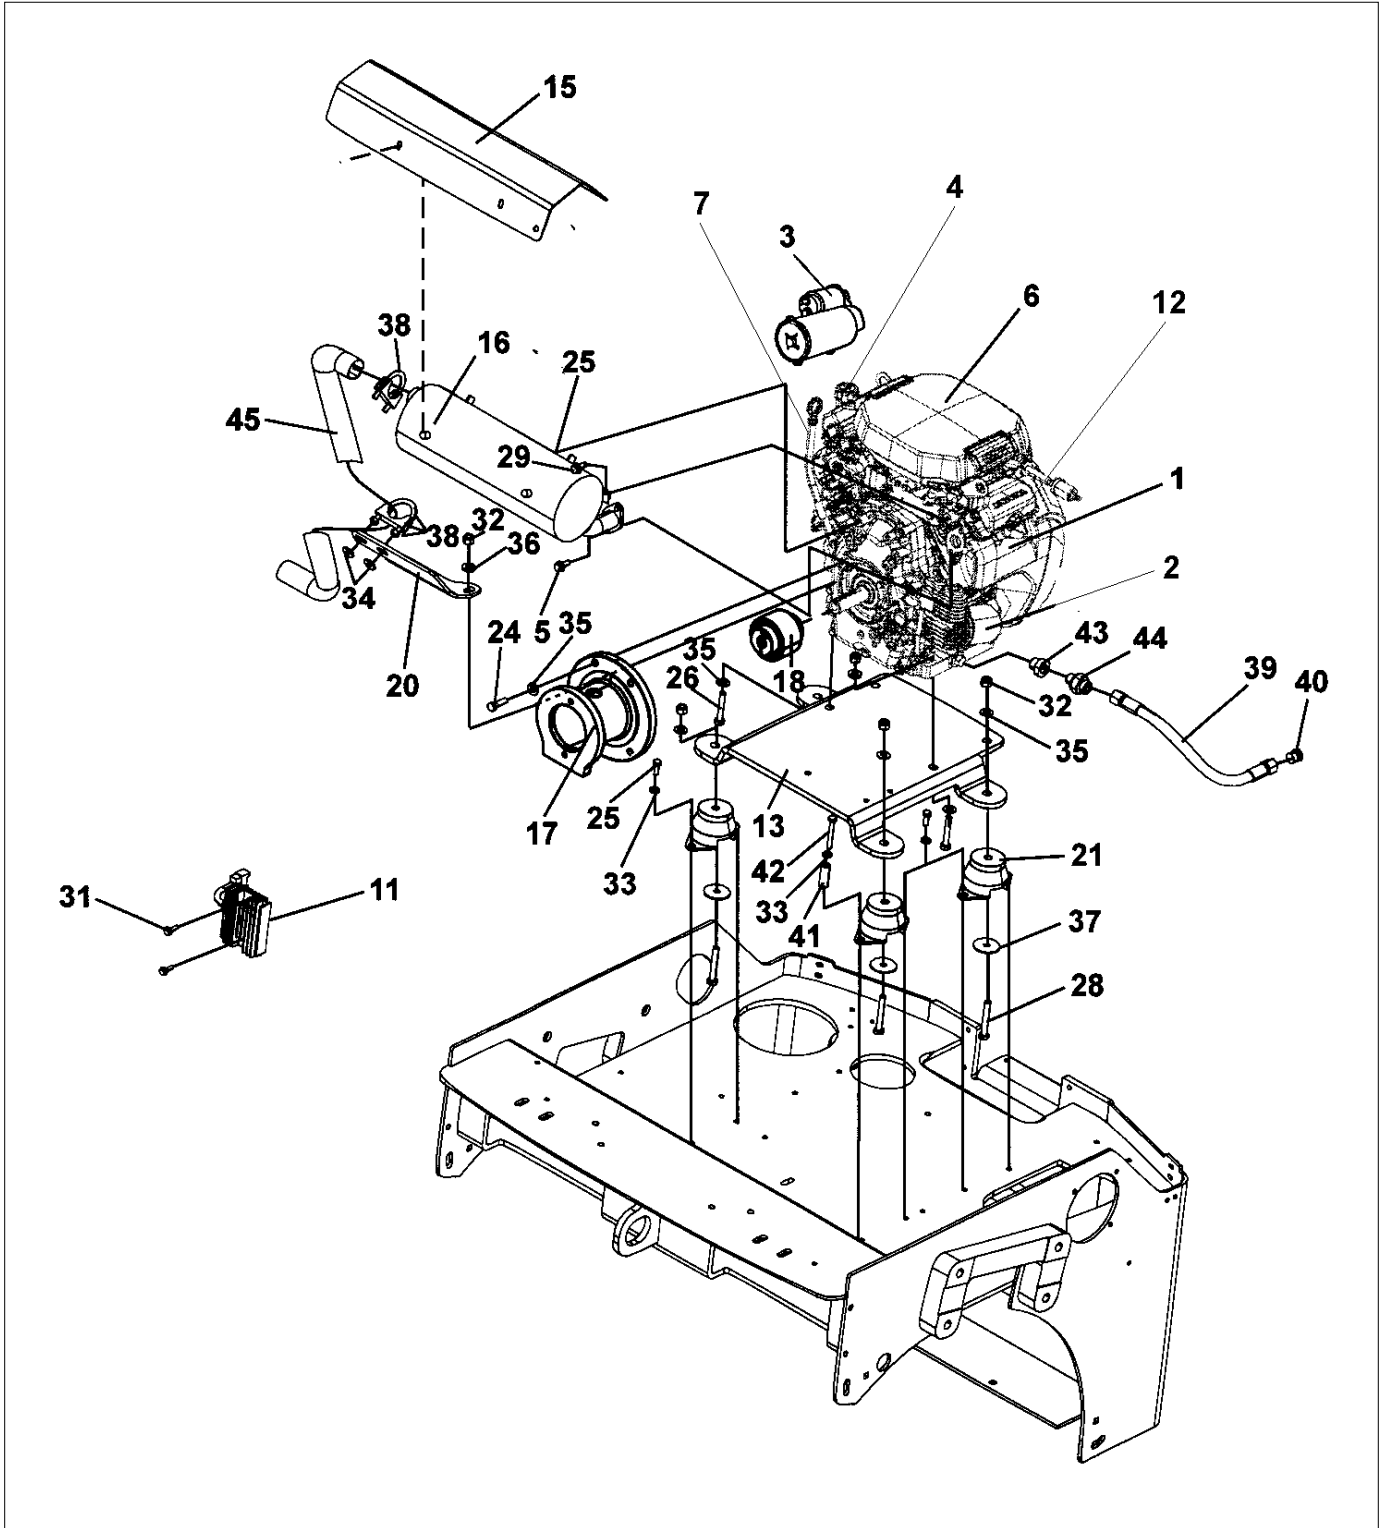

Engine

Item	Part No.	Name	Qty	Uom
1	4812111848	Engine	1	EA
2	4812156462	Oil filter, engine	1	EA
3	4812156461	Starter	1	EA
4	4812156483	Oil cap, cpl	1	EA
4	4812156484	Gasket	1	EA
5		Lock Nut	2	EA
6		Air cleaner	1	EA
7	4812156485	Oil dipstick	1	EA
11	4812159666	Regulator	1	EA
12	4812156478	Spark plug	2	EA
13	4700388570	Engine plate	1	EA
15	4812113895	Cover	1	EA
16	4812114183	Muffler	1	EA
17	4700377599	Pump adapter	1	EA
18	4700377660	Coupling	1	EA
20	4812111856	Bracket	1	EA
21	4700387103	Shock absorber	4	EA
24	4700502036	Screw 3/8"-16UNCx11/4"8.8	4	EA
25	4700500053	Screw, M8x20 mm 8.8 A2K	7	EA
26	4700500032	Screw M10 x 55	2	EA
27	4700500033	Screw M10-1,5x60 8,8	2	EA
28	4700500109	Screw, M10x65 mm 8.8 A3K	4	EA
29	4700500505	Screw, M8x20 mm 8.8 A2K	4	EA
31	4700541704	Screw	2	EA
32	4700586018	Lock nut M10	8	EA
33	4700904556	Steel plain washer 8,4x16x3,0	8	EA
34	4700904640	Washer, 8.4x22x3 mm 300HV	2	EA
35	4700904230	Plain washer 10.5x22x2 mm	12	EA
36	4700904557	Washer, 10.5x22x4 mm 300 HV	4	EA
37	4700792079	Steel spacer	4	EA
38	4700927568	Clamp	2	EA
39	4700388688	Drain hose	1	EA