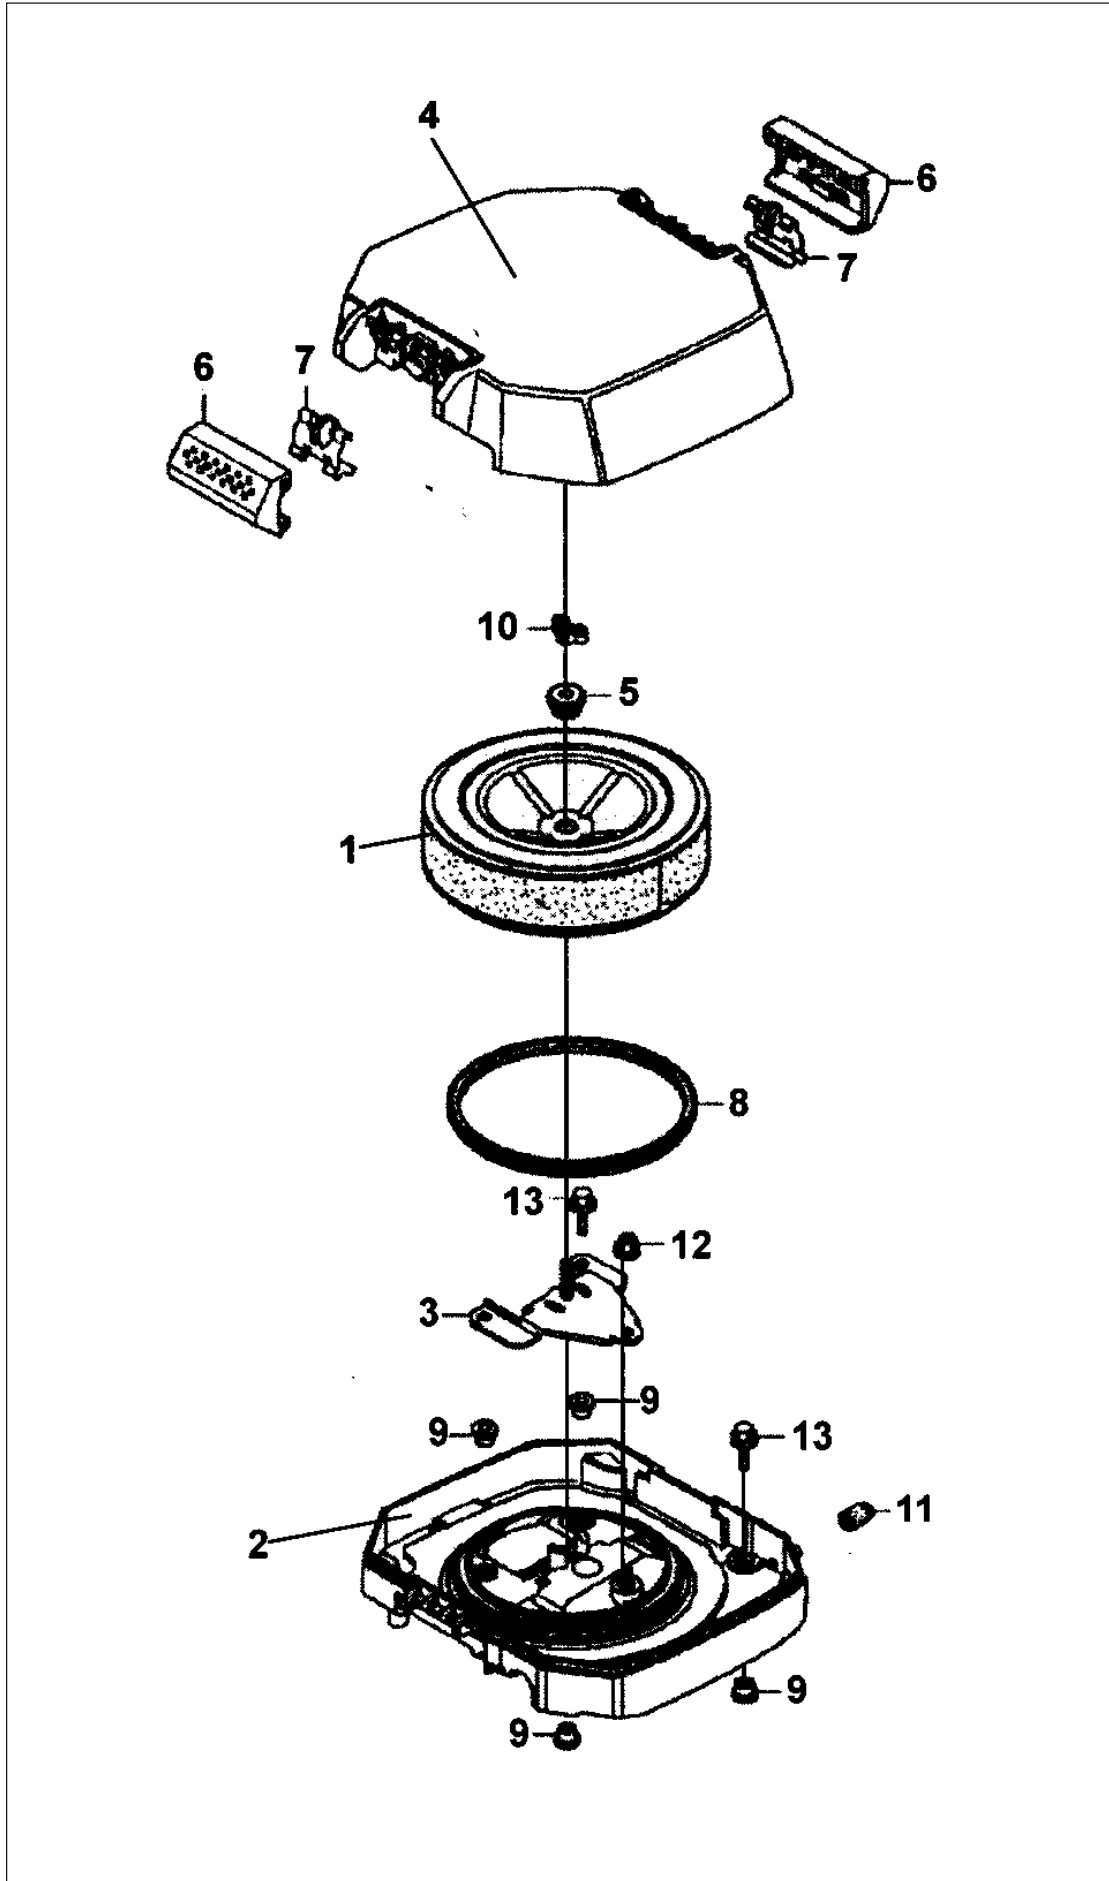

Engine

Item	Part No.	Name	Qty	Uom
1	4812156465	Air cleaner	1	EA
2	4812156466	Case	1	EA
3	4812156467	Bracket	1	EA
4	4812156468	Cover	1	EA
5	4812156469	Grommet	1	EA
6	4812156470	Knob	2	EA
7	4812156471	Spring	2	EA
8	4812156472	Sealing	1	EA
9	4812156473	Collar	4	EA
10	4812156474	Wing nut	1	EA
11	4812156475	Sealing	1	EA
12	4812156476	Nut	1	EA
13	4812156477	Bolt	4	EA