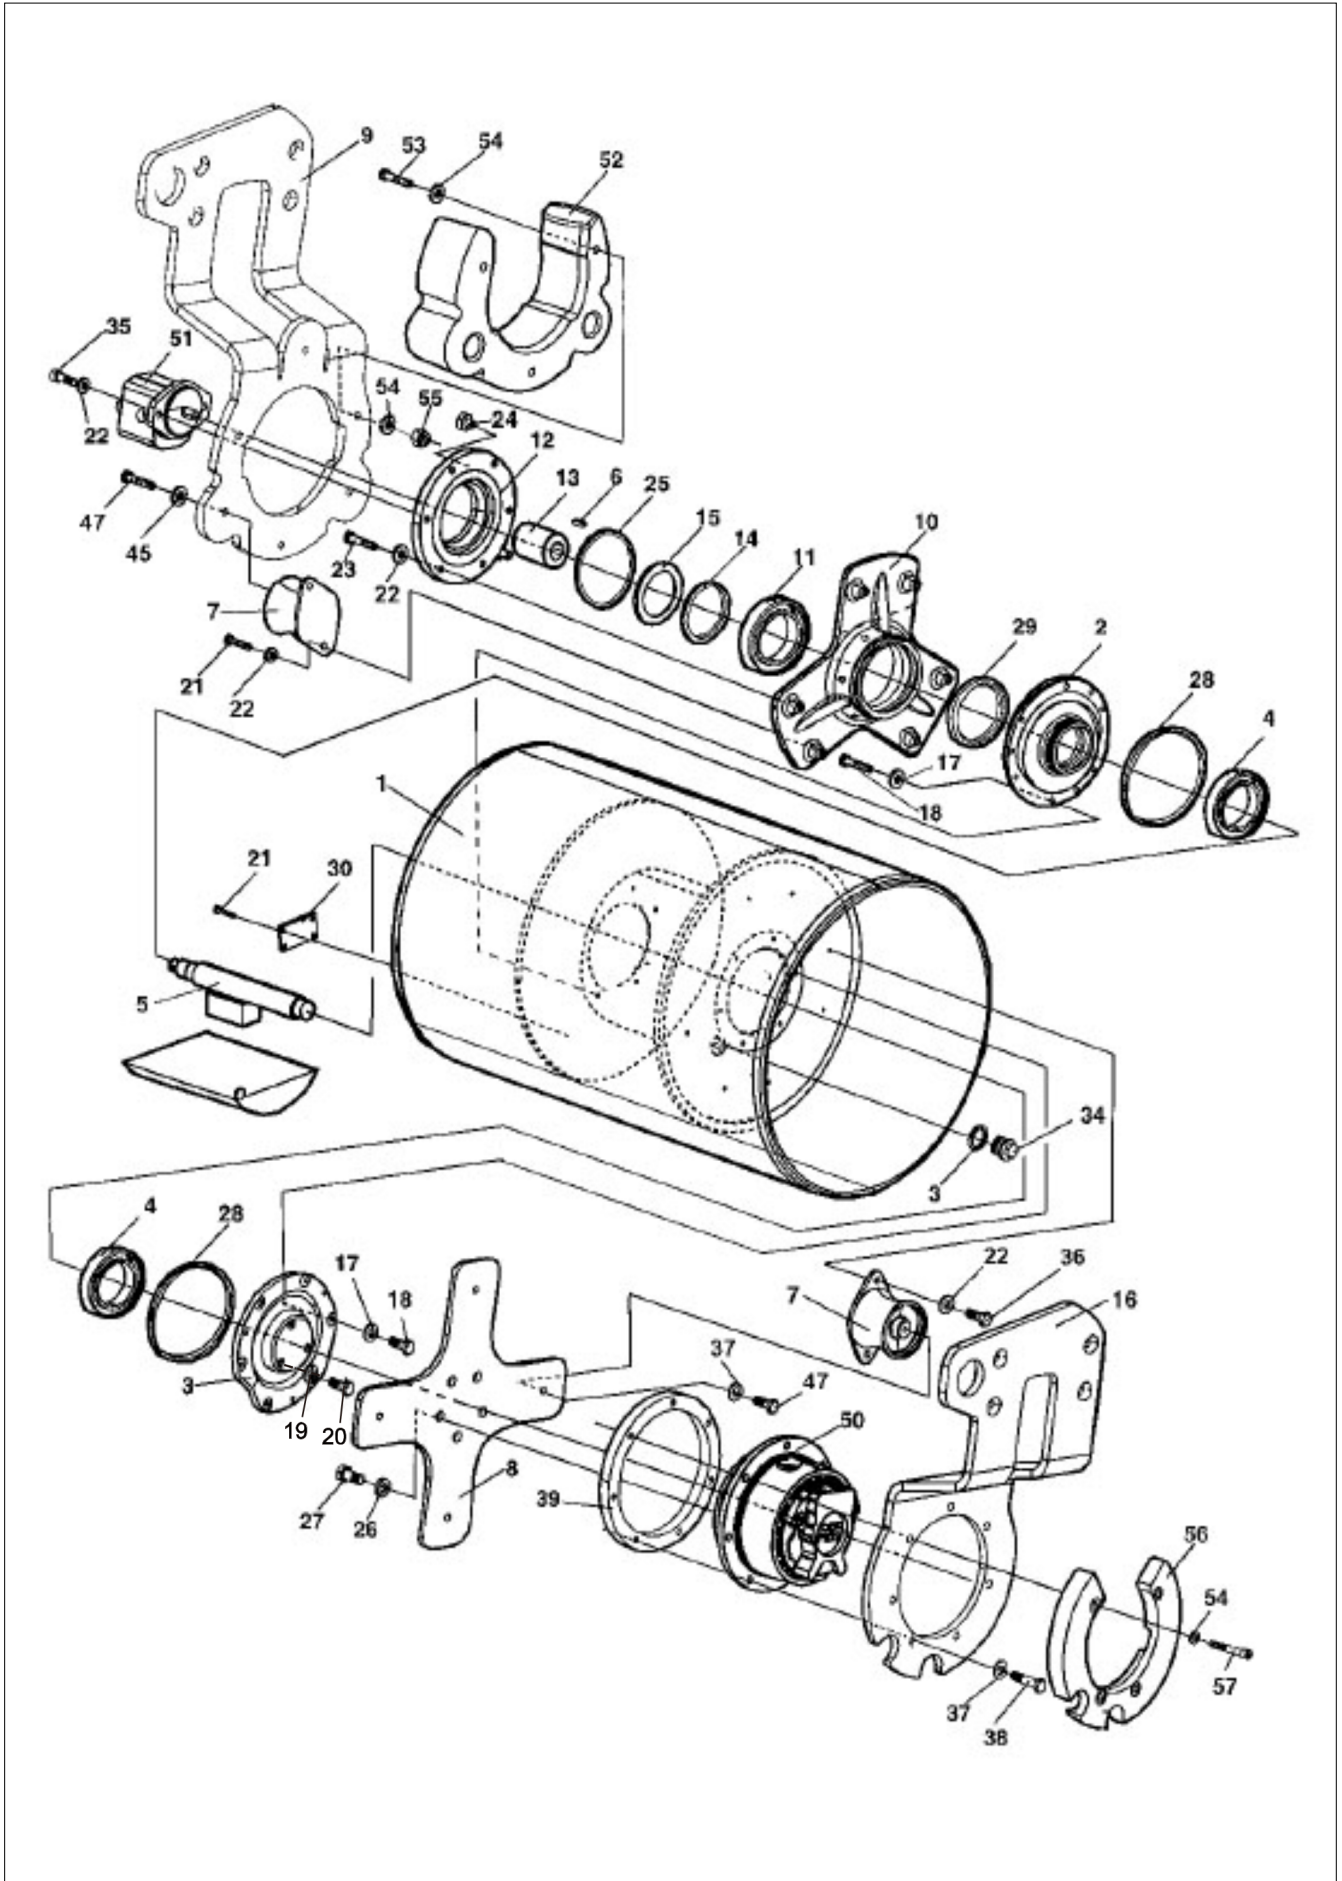

Drive

Item	Part No.	Name	Qty	Uom
1	4812280160	Drum	1	EA
2	4700386619	Bearing housing	1	EA
3	4700386620	Bearing housing	1	EA
4	4700791433	Spherical roller bearing	2	EA
5	4812270726	Eccentric shaft	1	EA
6	4700350029	Feather key	1	EA
7	4700391985	Shock absorber	7	EA
8	4812280158	Drive disc	1	EA
9	4700388850	Fork, vibration side	1	EA
10	4812280159	Bearing housing	1	EA
11	4700111018	Ball bearing	1	EA
12	4700358666	Adapter	1	EA
13	4700349202	Coupling	1	EA
14	4700358689	Spacer ring	1	EA
15	4700903154	Retaining ring	1	EA
16	4700388849	Fork, drive side	1	EA
17	4700904640	Washer, 8.4x22x3 mm 300HV	12	EA
18	4700500022	Screw	12	EA
19	4700904228	Washer 6,4x12x1,5	3	EA
20	4700500012	Hex. screw	3	EA
21	4700500212	Main auger shaft	6	EA
22	4700904557	Washer, 10.5x22x4 mm 300 HV	22	EA
23	4700500031	Screw M10x40	6	EA
24	4700343490	Air breather	1	EA
25	4700160132	O-ring 70	1	EA
26	4700904558	Washer, 17x30x6 mm 300 HV	5	EA
27	4700947694	Screw, M16 x 35 mm 10.9 GEOMET®	5	EA
28	4700791425	O-ring 70	2	EA
29	4700791426	Radial lip seal	1	EA
30	-	Sign plate	1	EA
31	4700527002	Drive screw	4	EA