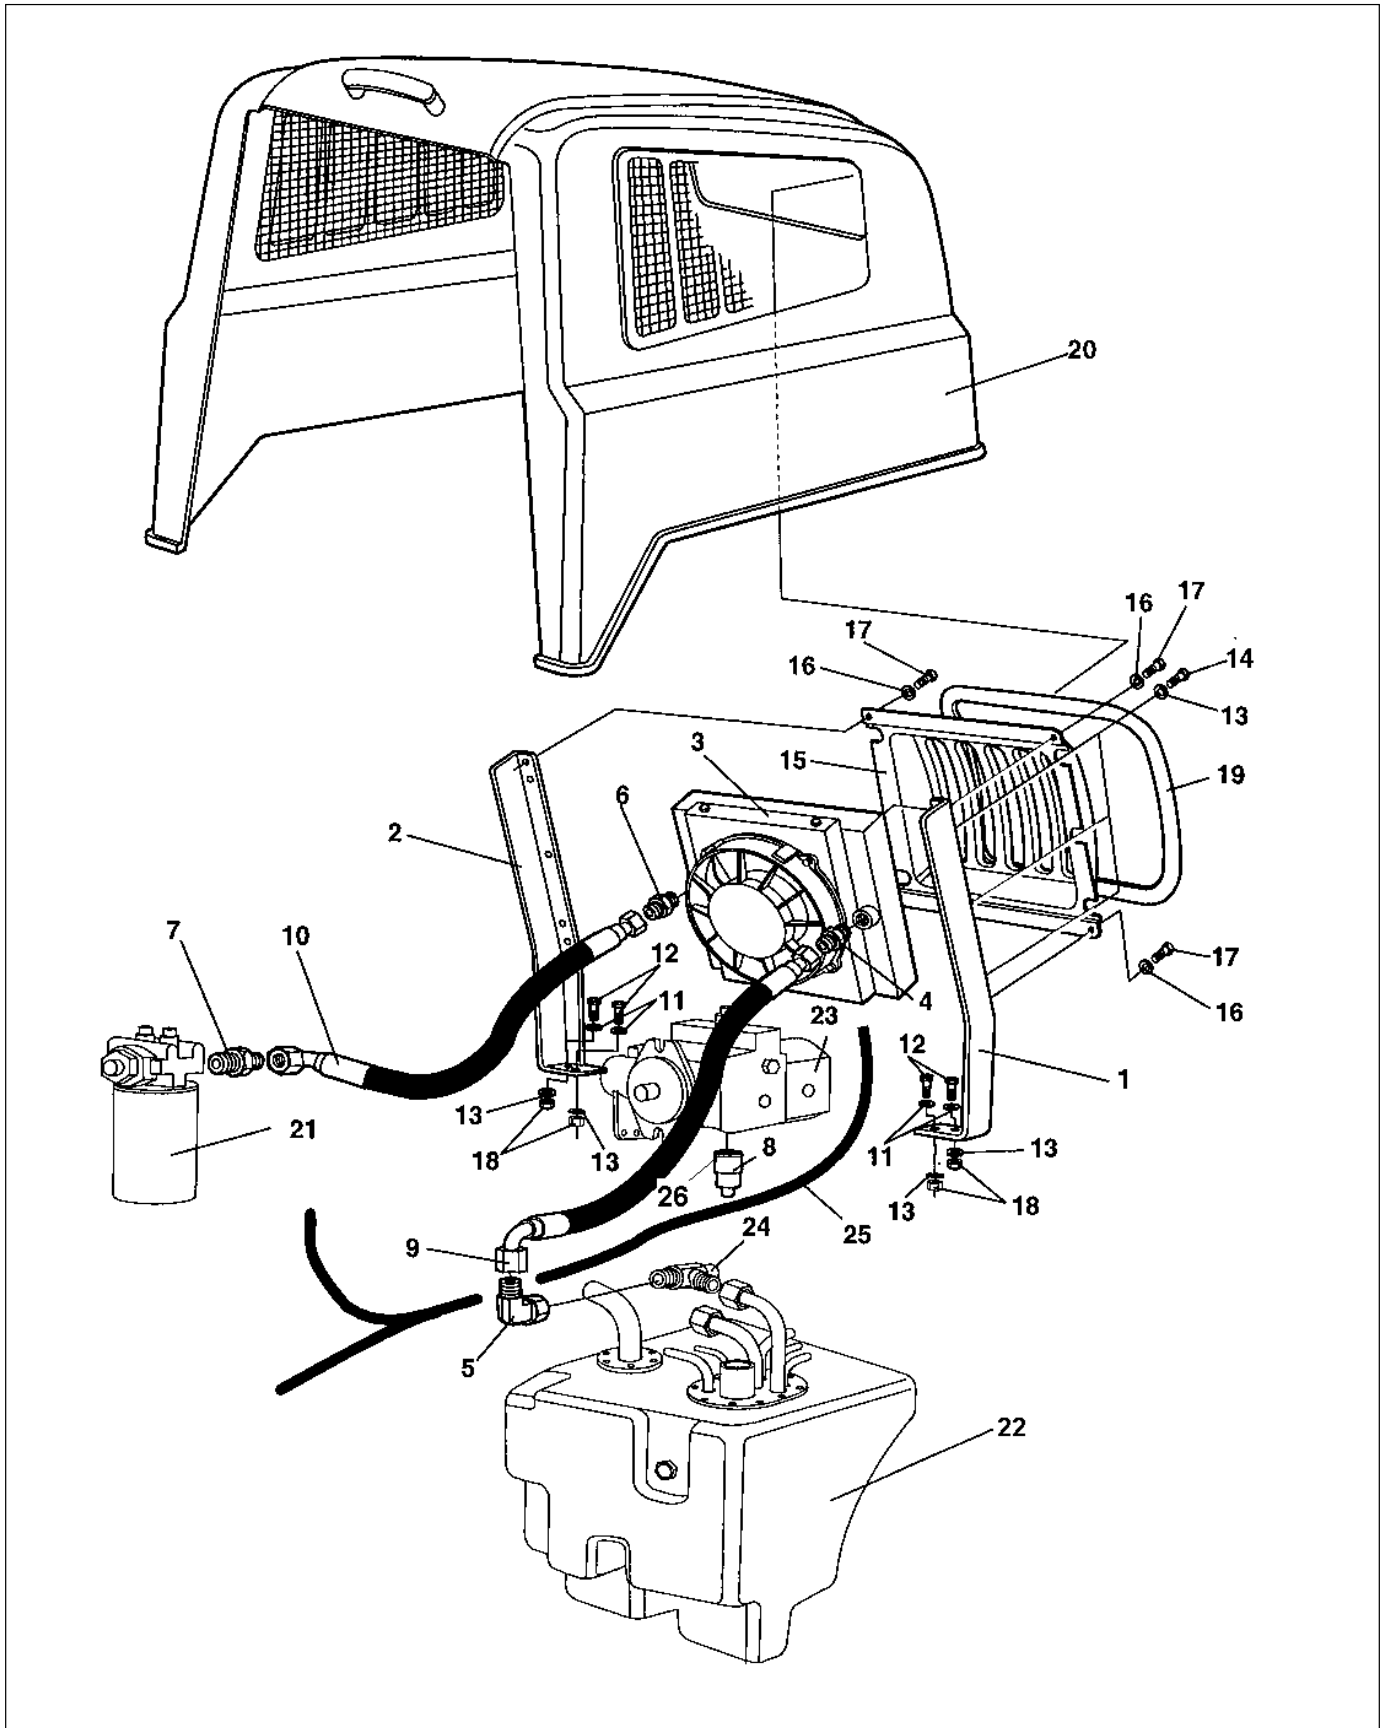

Hydraulic system

Item	Part No.	Name	Qty	Uom
1	4700388559	Cooler bracket	1	EA
1	4812115054	Bracket	1	EA
2	4700388558	Cooler bracket	1	EA
3	4700387530	Hydraulic oil cooler	1	EA
4	4700904641	Straight connector orfs	1	EA
5	4700904766	Elbow connector 90°	1	EA
6	4700791635	Straight connector	1	EA
7	4700791408	Straight o-ring connector	1	EA
8	4700377339	Temperature sensor	1	EA
9	4700483713	Hydraulic hose	1	EA
10	4700483715	Hydraulic hose	1	EA
11	4700904556	Steel plain washer 8,4x16x3,0	4	EA
12	4700500022	Screw	4	EA
13	4700904229	Washer, 8.4x 6x1.5 mm 300HV	10	EA
14	4700500018	Hex. screw	6	EA
15	4700389146	Cover	1	EA
16	4700904228	Washer 6,4x12x1,5	4	EA
17	4700500012	Hex. screw	4	EA
18	4700586003	Lock nut M8	4	EA
19	4700902166	Edge trim	1	M
20		Engine hood, cpl	1	EA
21		Hydraulic oli filter	1	EA
22		Hydraulic oil tank	1	EA
23		Hydraulic pump	1	EA
24		T-connector	1	EA
25	4700390486	Cable harness	1	EA
26	4700162005	Washer sealing	1	EA

Comments for Page: Hydraulic cooling Option

digabitadmin@dynamac.com on Jul 20, 2017

(L)OCAL REMARKS