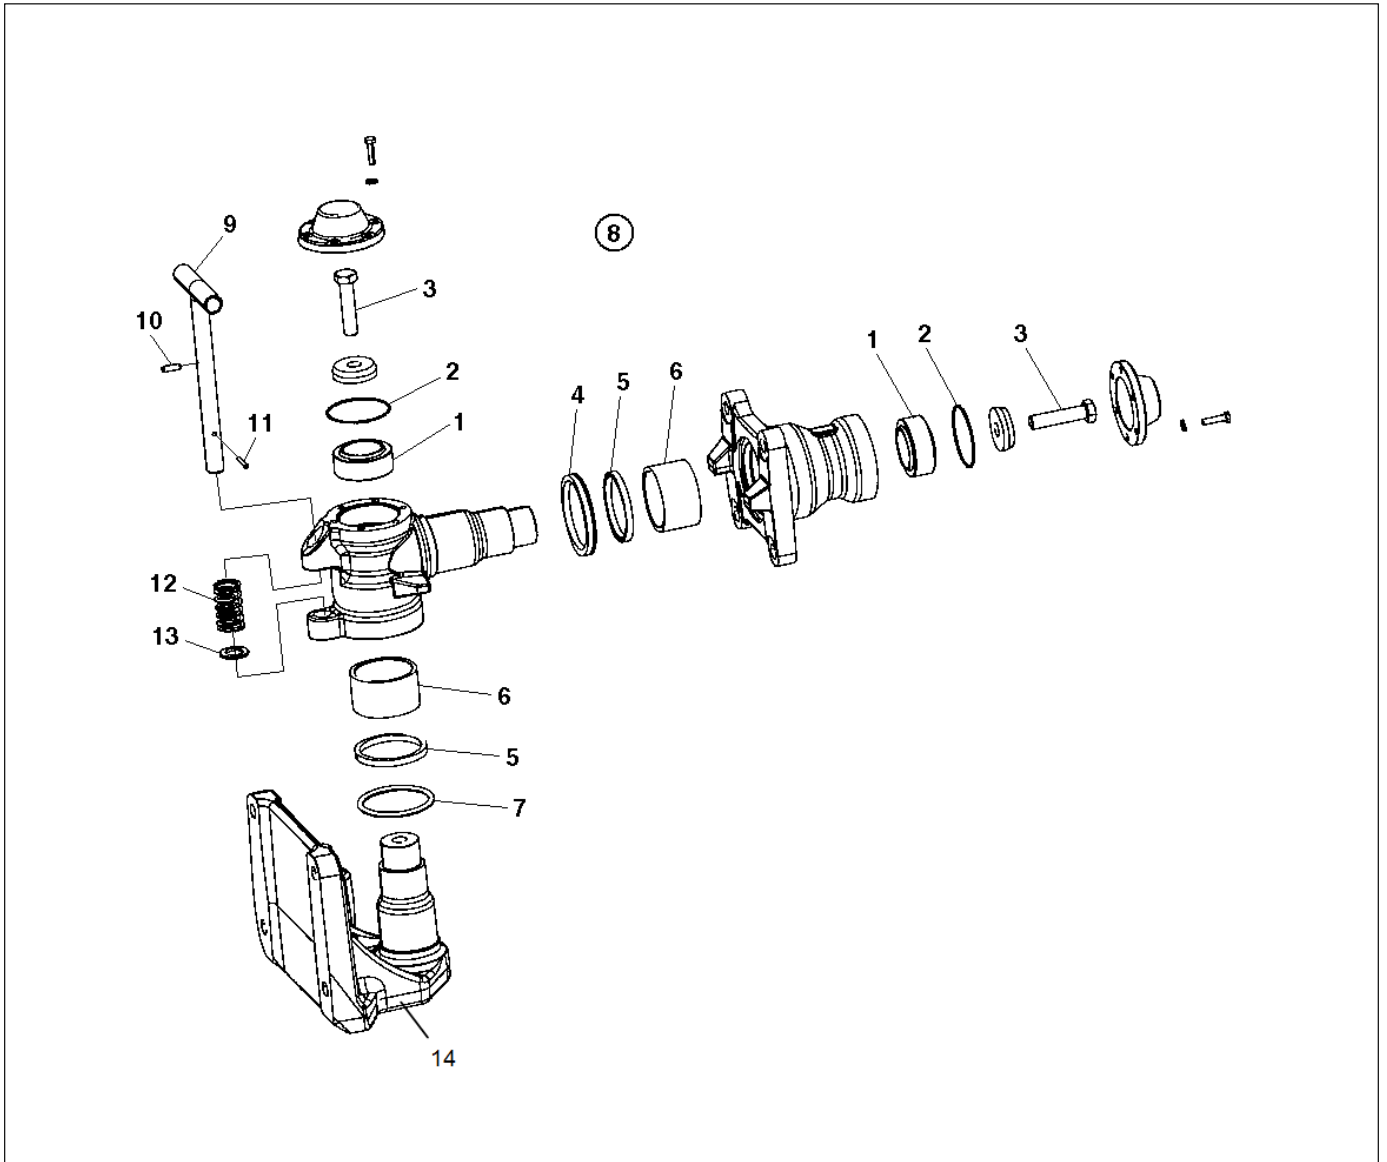

Frames

Item	Part No.	Name	Qty	Uom
1	4700792611	Radial spherical plain bearing	2	EA
2	4700791962	O-ring	2	EA
3	4700500050	Screw	2	EA
4	4700388171	Sealing, V-ring	1	EA
5	4700388173	Shear wiper	2	EA
6	4700388172	Bushing	2	EA
7	4700160058	O-ring	1	EA
8	4700945928	Repair kit, Steering hitch	1	EA
9	4700387155	Clevis pin	1	EA
10	4700388177	Spring pin	1	EA
11	4700388176	Spring pin	1	EA
12	4700388178	Compression spring	1	EA
13	4700791961	Washer	1	EA
14	4812280156	Steering joint link	1	EA