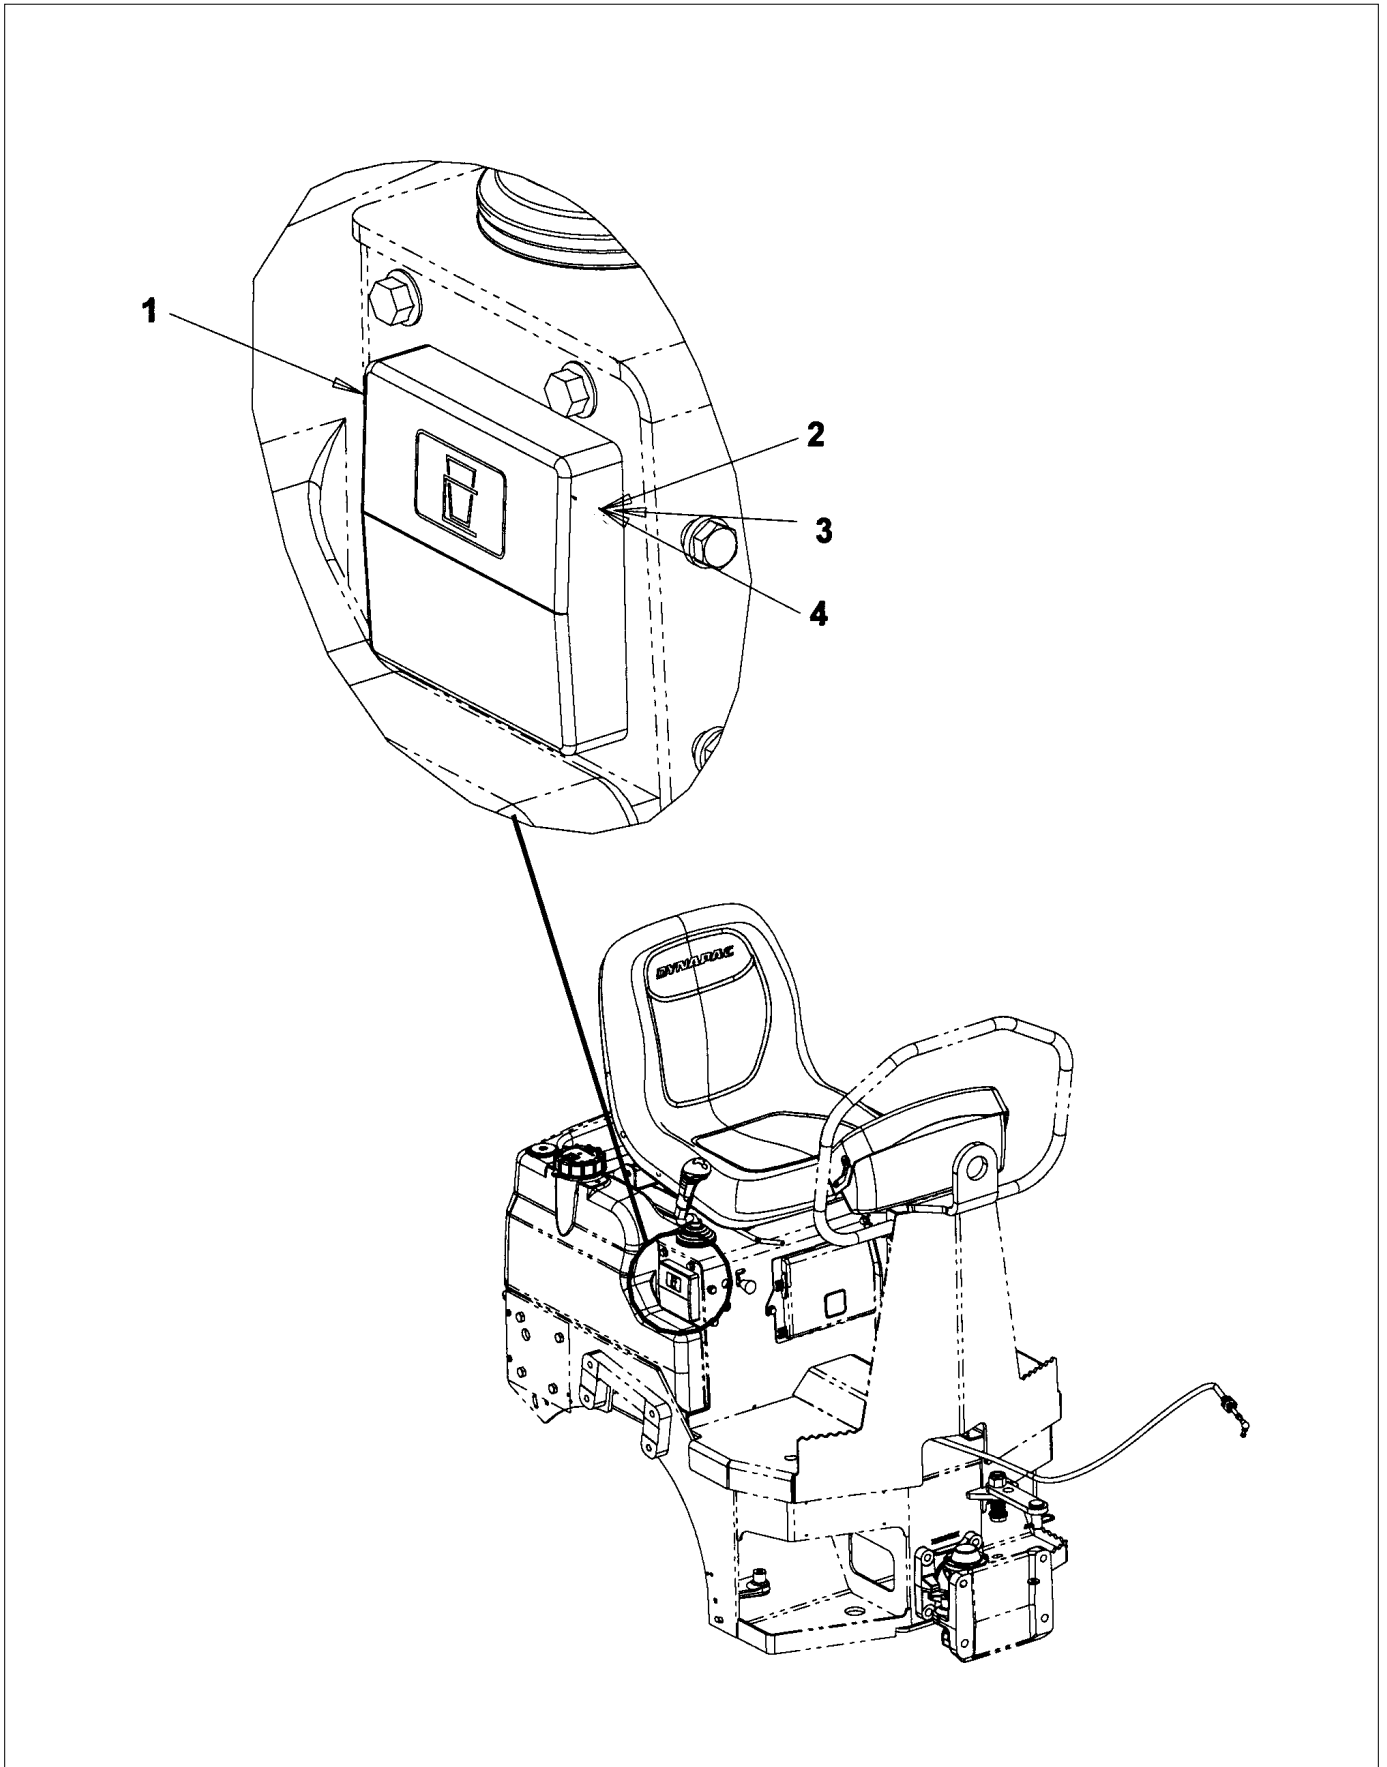

Operator platform

Item	Part No.	Name	Qty	Uom
1	4700377255	Cup holder	1	EA
2	4700513027	Screw M4x16H 10,9	4	EA
3	4700904281	Washer, 5,3x10x1 300HV	4	EA
4	4700923976	Lock nut	4	EA