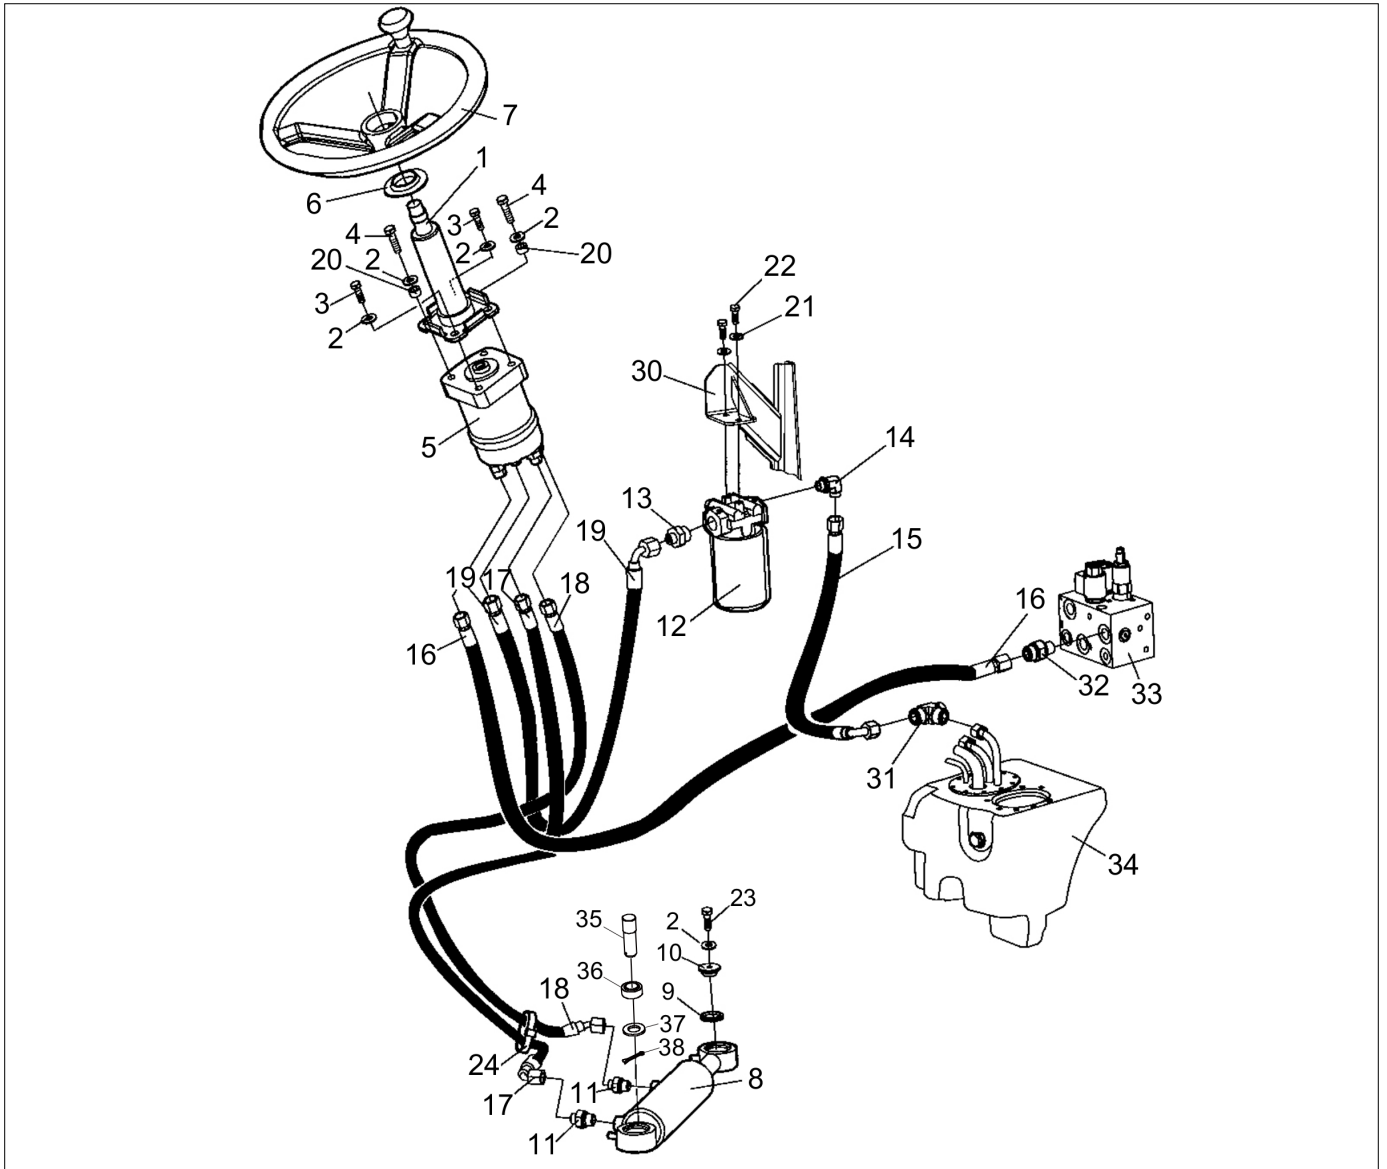

Hydraulic steering

Item	Part No.	Name	Qty	Uom
1	4700902123	Steering column	1	EA
2	4700904230	Plain washer 10.5x22x2 mm	5	EA
3	4700500048	Screw, M10x20 mm 8.8 A3K	2	EA
4	4700500031	Screw M10x40	2	EA
5	4700387274	Steering valve	1	EA
6	4700928830	Rubber part	1	EA
7	4700372964	Steering wheel	1	EA
7.1	4700935614	Turning knob	1	EA
7.2	4812280179	Wheel decal	1	EA
8	4700387275	Hydraulic cylinder	1	EA
8.1	4700945526	Bearing	2	EA
8	4812278668	Hydraulic cylinder	1	EA
8.1	4812313951	Seal kit	1	EA
9	4700791565	Sealing	1	EA
10	4700376861	Washer	1	EA
11	4700791542	Straight connector	2	EA
12	4700387277	Hydraulic oil filter, cpl	1	EA
12	4700376637	Hydraulic filter element	1	EA
13	4700791408	Straight o-ring connector	2	EA
14	4700792068	Elbow 90°	1	EA
15	4700483716	Hydraulic hose	1	EA
16	4700483710	Hydraulic hose	1	EA
17	4700483654	Hydraulic hose	1	EA
18	4700483655	Hydraulic hose	1	EA
19	4700483656	Hydraulic hose	1	EA
20	4700355869	Spacer sleeve	2	EA
21	4700904229	Washer, 8.4x 6x1.5 mm 300HV	2	EA
22	4700500053	Screw, M8x20 mm 8.8 A2K	2	EA
23	4700947684	Screw	1	EA
24	4700313102	Cable ties	1	EA
30	-	Bracket	1	EA
31	-	T-connector	1	EA