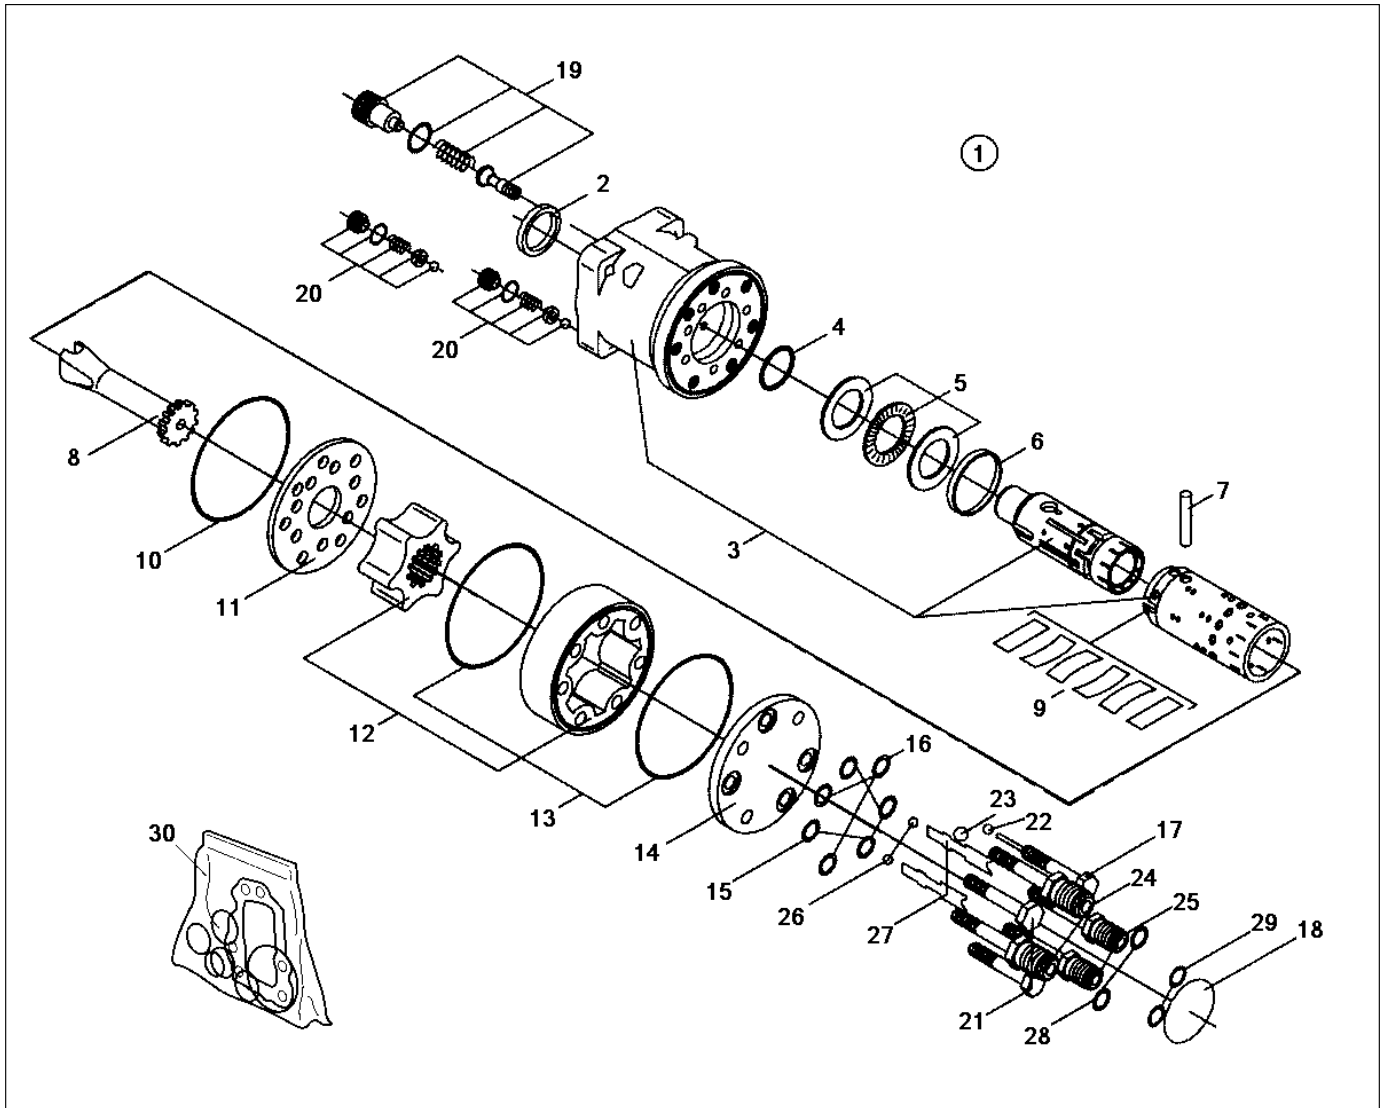

Hydraulic steering

Item	Part No.	Name	Qty	Uom
1	-	Steering valve, cpl	1	EA
2	-	Seal ring	1	EA
3	-	Housing, spool and sleeve	1	EA
4	-	O-ring	1	EA
5	-	Piston guides	1	EA
6	-	Ring	1	EA
7	-	Cross pin	1	EA
8	-	Cardan shaft	1	EA
9	-	Set of springs	1	EA
10	-	O-ring	1	EA
11	-	Distributor plate	1	EA
12	-	Gear wheel set	1	EA
13	-	O-ring	2	EA
14	-	End cover	1	EA
15	-	O-ring	4	EA
16	-	Washer	3	EA
17	-	Screw with pin	1	EA
18	-	Name plate	1	EA
19	-	Relief valve	1	EA
20	-	Shock valves	2	EA
21	-	Screw	2	EA
22	-	Ball	1	EA
23	-	Ball	1	EA
24	4812159159	Port	2	EA
25	4812159160	Port	2	EA
26	-	Ball	2	EA
27	-	Ball stop	2	EA
28	-	O-ring	2	EA
29	-	O-ring	2	EA
30	4700935429	Seal kit	1	EA

Comments for Page: 4700387274 Steering valve