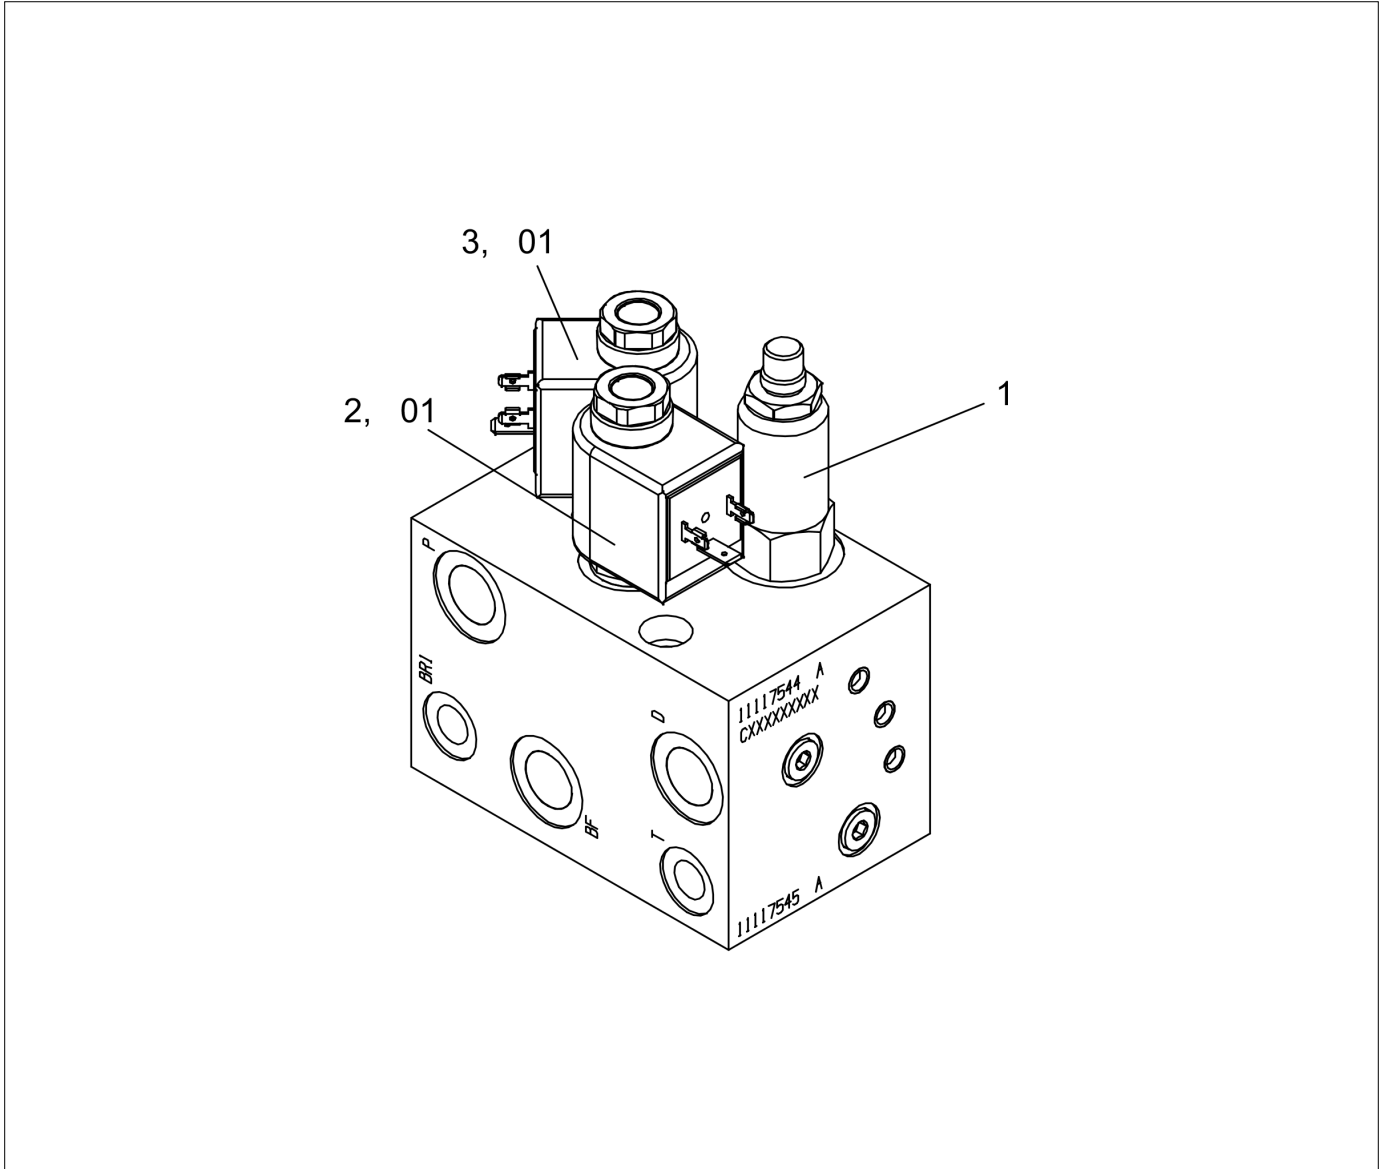

Hydraulic vibration

Item	Part No.	Name	Qty	Uom
0	4812265011	Combination valve block		EA
1	4812313158	Vibration relief valve	1	EA
2	4812313159	Solenoid valve for vibration control	1	EA
01	4812313161	Coil	1	EA
3	4812313160	Brake valve	1	EA
01	4812313161	Coil	1	EA