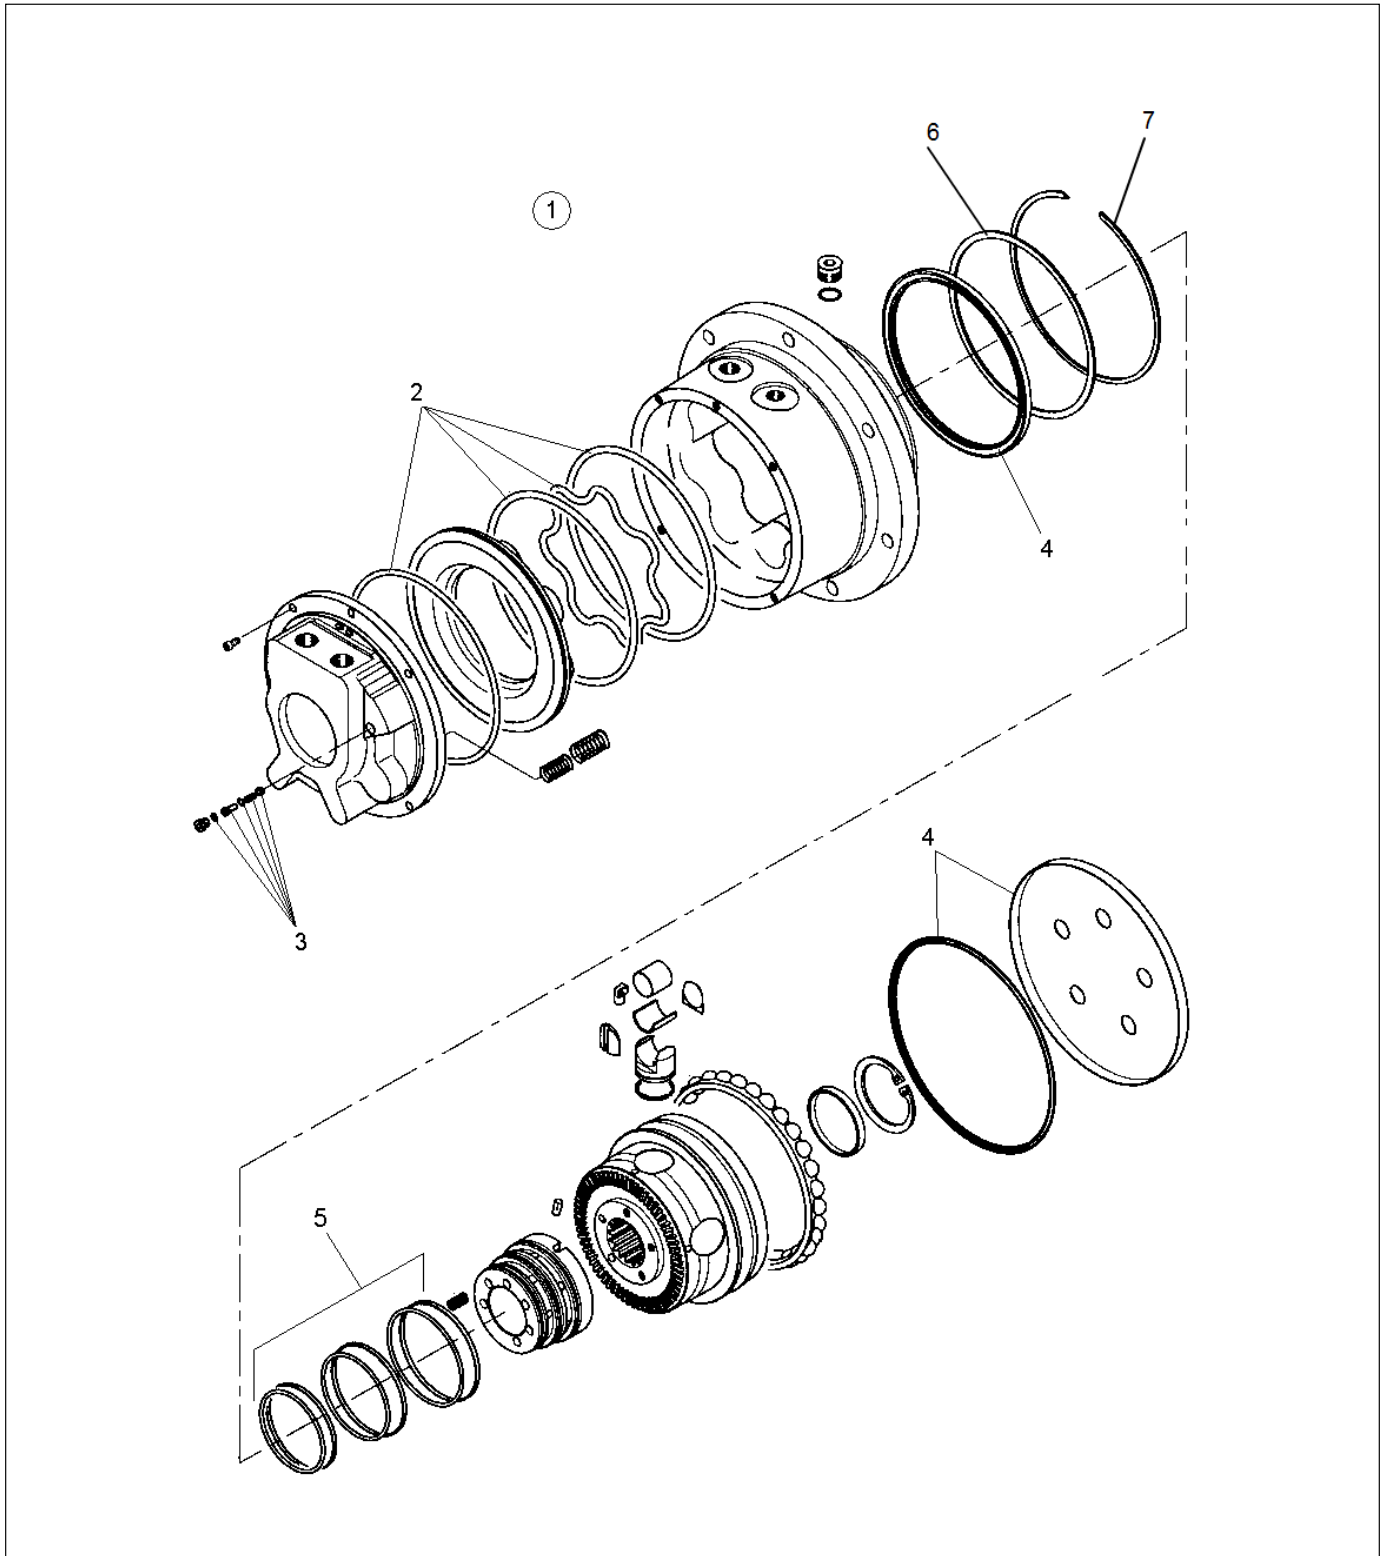

Hydraulic propulsion and brake system motor

Item	Part No.	Name	Qty	Uom
1	4700387270	Hydraulic motor	1	EA
2	4700945532	Sealing kit Debraking system	1	EA
3	4700945658	Sealing kit	1	EA
4	4700945531	Seal kit Rotating parts	1	EA
5	4812156798	Seal kit	1	EA
6	4812160652	Shim	1	EA
7	4812160653	Snap ring	1	EA