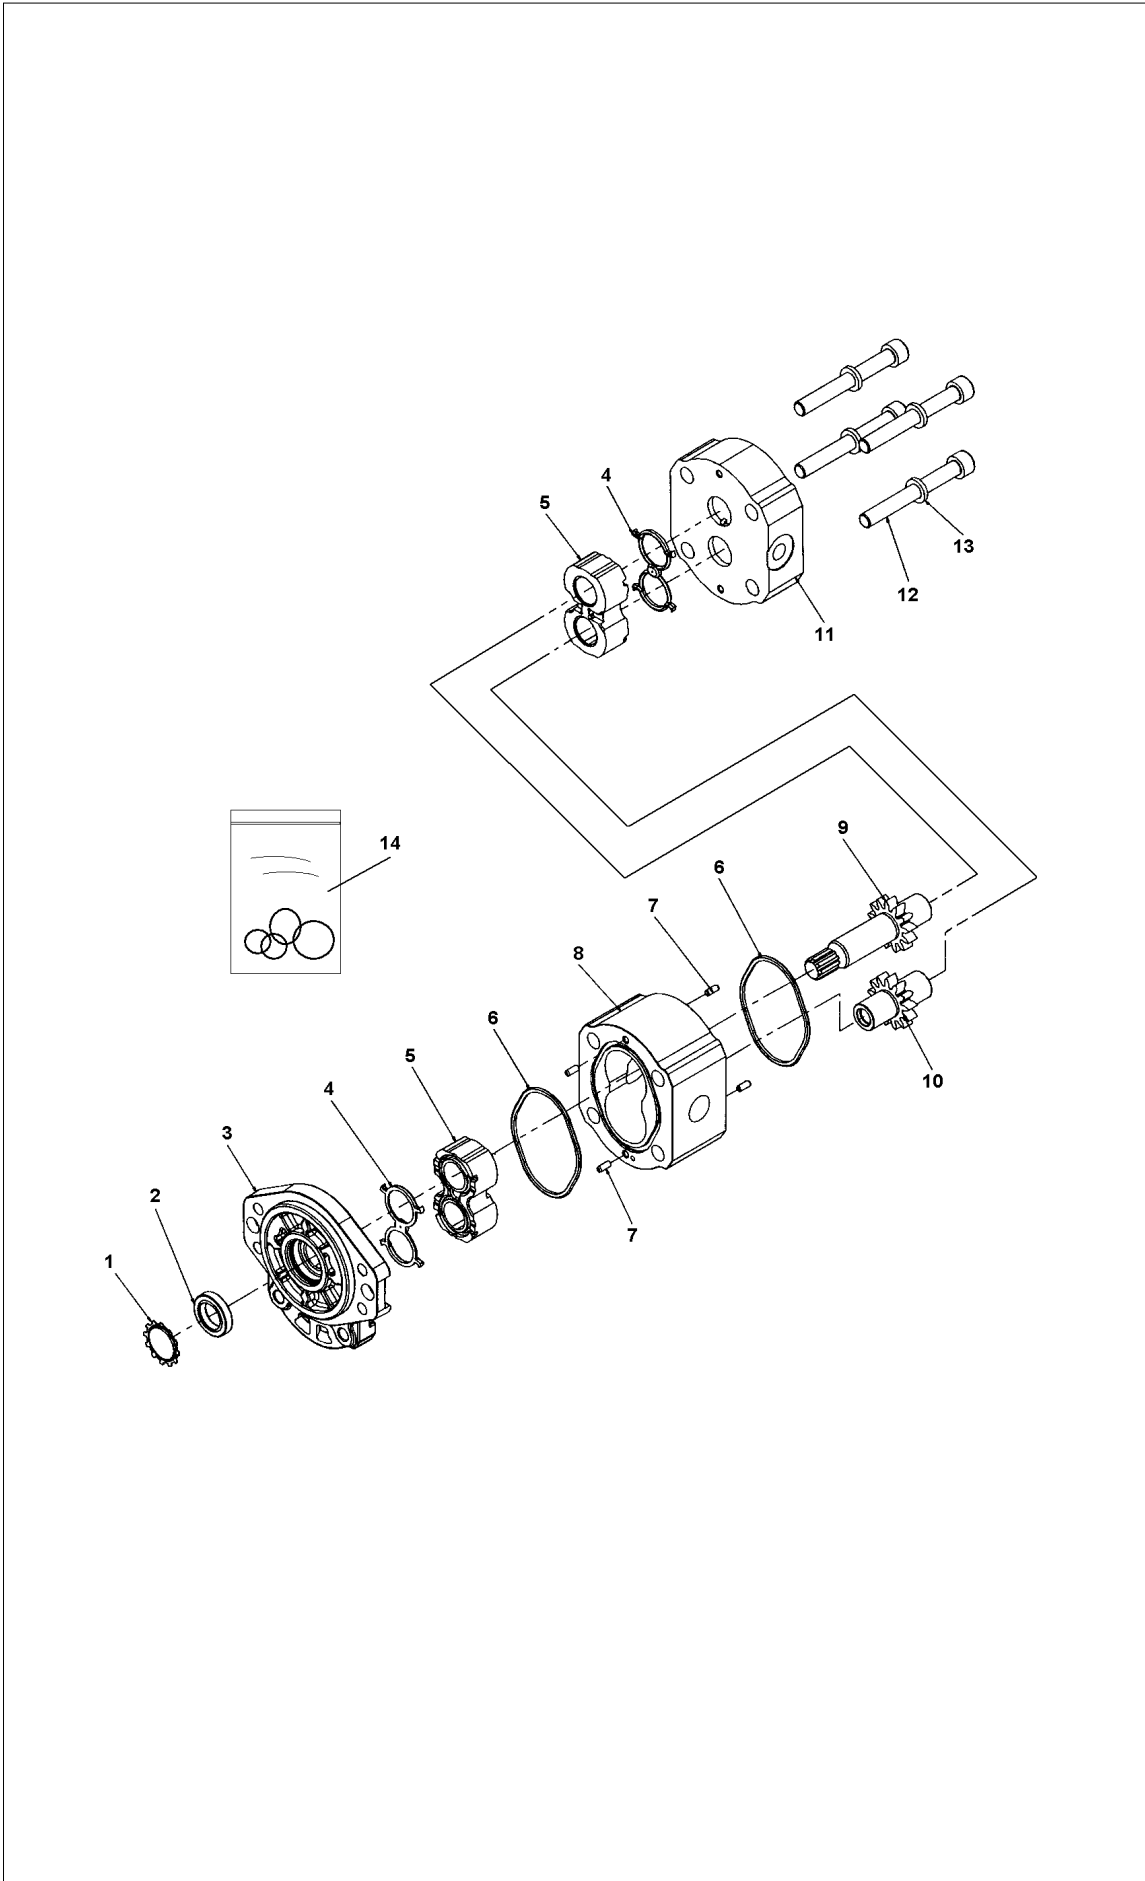

Hydraulic vibration

Item	Part No.	Name	Qty	Uom
1	-	Star ring	1	EA
2	-	Shaft seal	1	EA
3	-	Idle gear	1	EA
4	-	Repair kit	2	EA
5	-	Bearing block	2	EA
6	-	O-ring	2	EA
7	-	Idle gear	4	EA
8	-	Idle gear	1	EA
9	-	Idle gear	1	EA
10	-	Idle gear	1	EA
11	-	End cover	1	EA
12	-	Bolt	4	EA
13	-	Washer	4	EA
14	4812157555	Seal kit	1	EA