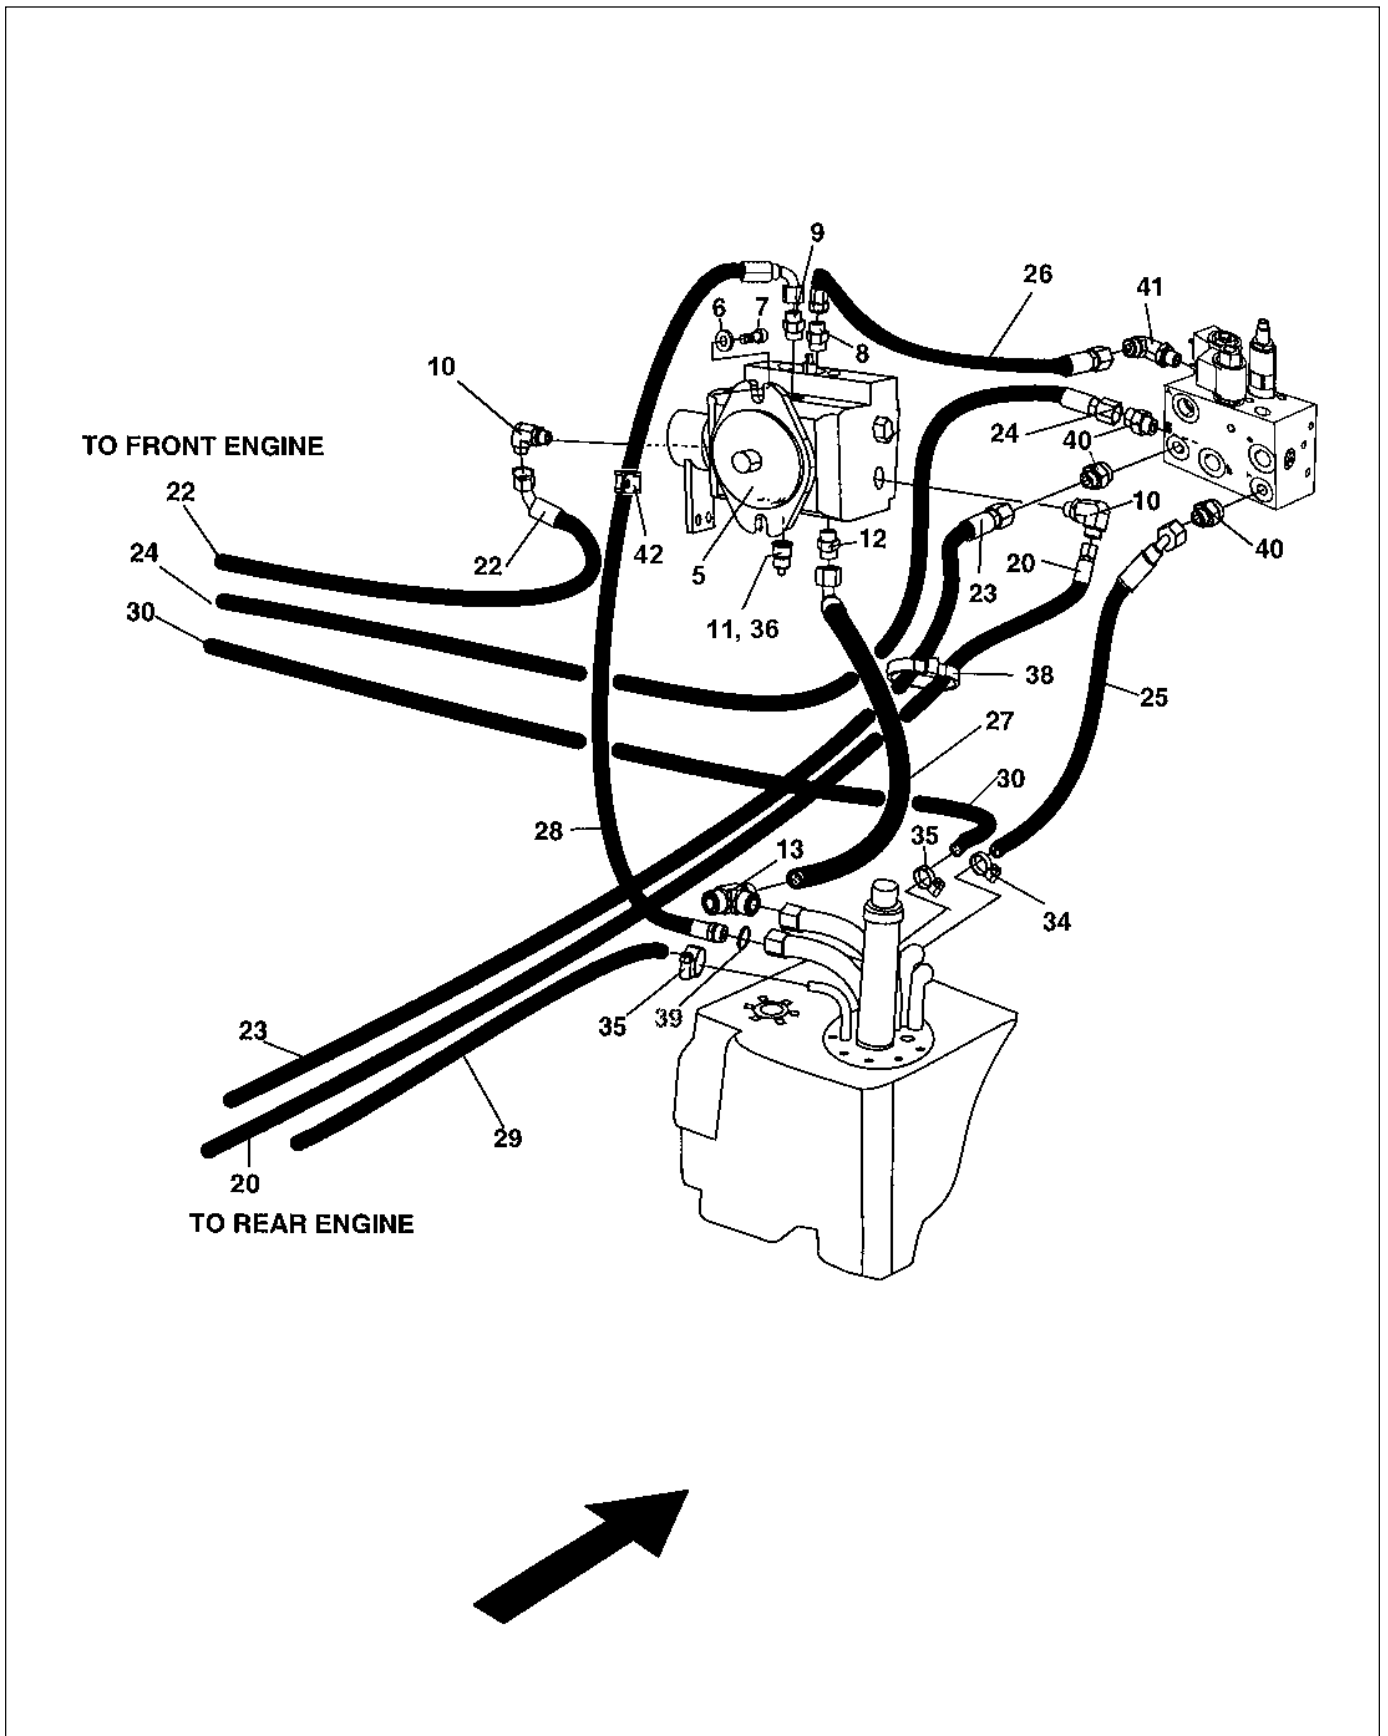

Hydraulic system

Item	Part No.	Name	Qty	Uom
5	4700377293	Hydraulic pump	1	EA
5	4812156996	Seal kit	1	EA
5	4812313026	Torsion spring	1	EA
6	4700904557	Washer, 10.5x22x4 mm 300 HV	2	EA
7	4700508029	Cylinder screw	2	EA
8	4700791541	Adapter	1	EA
9	4700904727	Adapter	1	EA
10	4700791699	Elbow 90	2	EA
11		Temperature sensor	1	EA
12	4700792074	Straight connector	1	EA
13	4700791630	T-connector ORFS	1	EA
19	4700389404	Hydraulic hose	1	EA
20	4700483707	Hydraulic hose	1	EA
22	4700483708	Hydraulic hose	1	EA
23	4700483689	Hydraulic hose	1	EA
24	4700483709	Hydraulic hose	1	EA
25	4700389400	Hydraulic hose	1	EA
26	4700483652	Hydraulic hose	1	EA
27	4700483712	Hydraulic hose	1	EA
28	4700483714	Hydraulic hose	1	EA
29	4700389403	Hydraulic hose	1	EA
30	4700389408	Hydraulic hose	1	EA
34	4700313108	Hose clamp	1	EA
35	4700313001	Hose clamp, 11-18 x 9 mm	2	EA
36	4700162005	Washer sealing	1	EA
38	4700313102	Cable ties	1	EA
39	4700904009	O-ring	1	EA
40	4700791538	Straight connector	3	EA
41	4700792094	Elbow 90°	1	EA
42	4700921028	Pipe clamp	1	EA

Comments for Page: Hydraulic propulsion and brake system pump