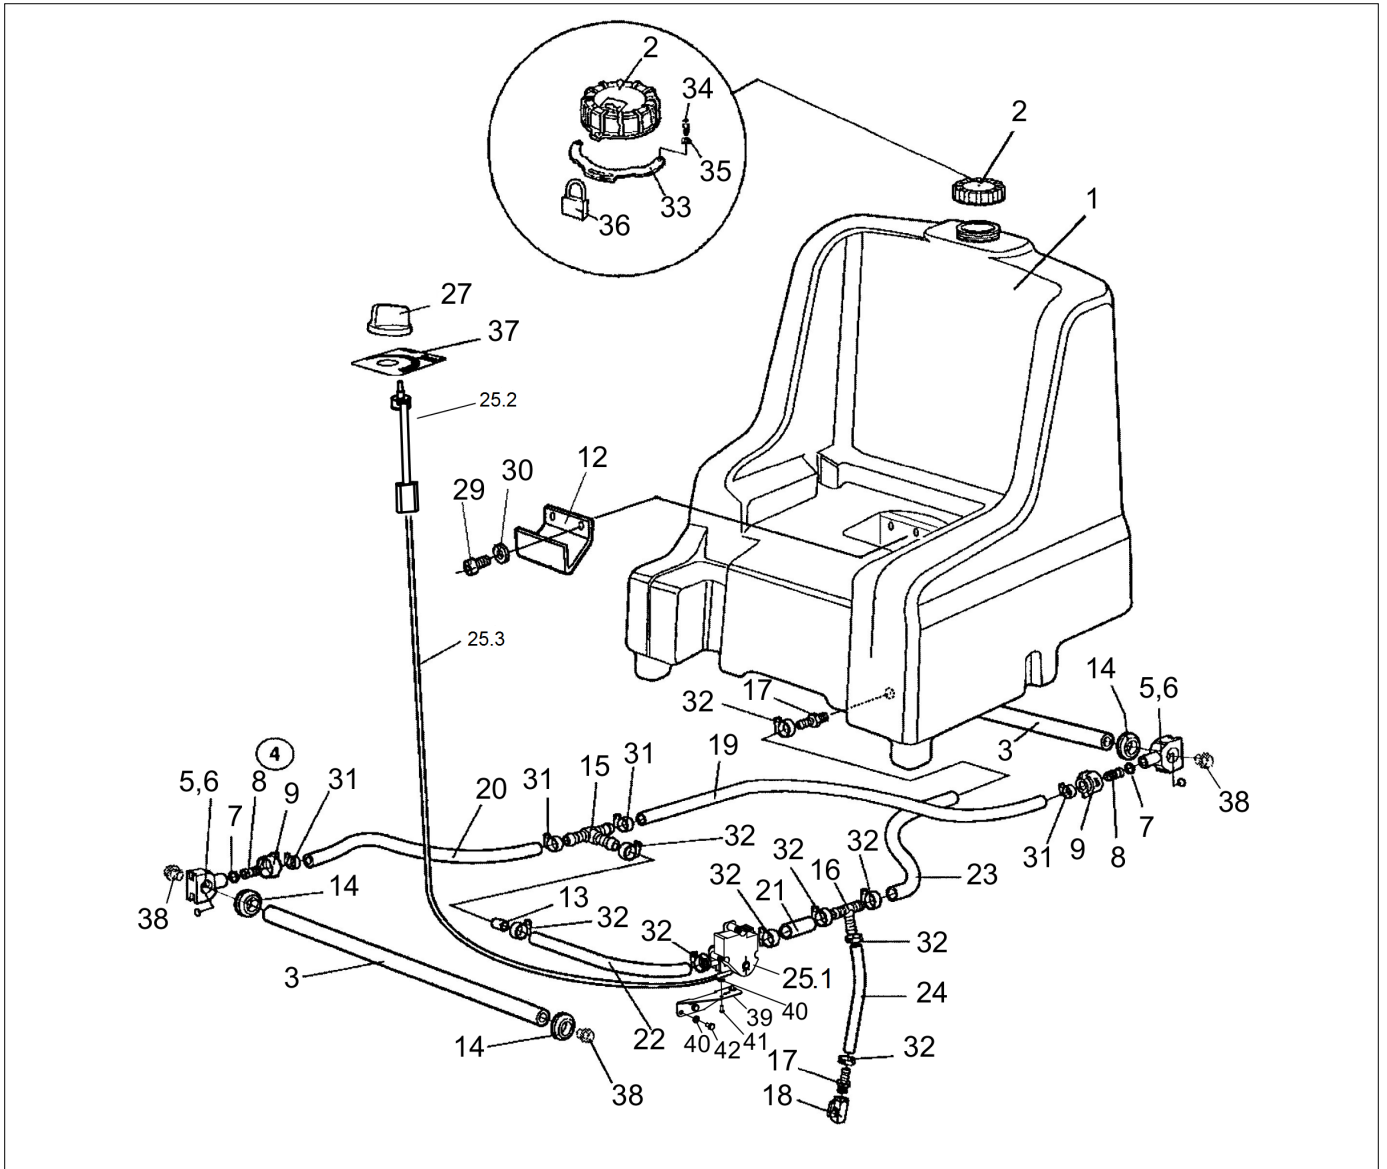

Mechanical

Item	Part No.	Name	Qty	Uom
1		Water tank, cpl	1	EA
1	4812280170	Water tank	1	EA
2	4700388087	Tank cap	1	EA
3	4700377456	Sprinkler pipe	2	EA
4	4700903959	Hose connection, cpl	2	EA
5	4700923680	Nozzle clamp	1	EA
6	4700923962	O-ring	1	EA
7	4700904116	Gasket	1	EA
8	4700903957	Hose connection	1	EA
9	4700903958	Coupling	1	EA
12	4700387935	Bracket	1	EA
13	4700377454	Hose	1	EA
14	4700903192	Grommet	4	EA
15	4700923735	Hose connection	1	EA
16	4700792065	Hose connection	1	EA
17	4700792064	Hose connection	2	EA
18	4700924986	Valve	1	EA
19	4812112074	Plastic hose (x m)	1	M
20	4812112074	Plastic hose (x m)	1	M
21	4700792073	Hose reinforced	1	M
22	4700792073	Hose reinforced	1	M
23	4700792073	Hose reinforced	1	M
24	4700792073	Hose reinforced	1	M
25	4812279826	Water valve cable CPL	1	EA
25.1	4812279149	Motorized valve	1	EA
25.2	4812279150	Potentiometer assy	1	EA
25.3	4812279151	Wire harness	1	EA
27	4700377508	Knob	1	EA
29	4700500029	Steel plain washer	2	EA
30	4700904567	Washer, 10.5x28x6 mm	2	EA
31	4700313001	Hose clamp, 11-18 x 9 mm	4	EA
31	4700313002	Hose clamp	4	EA