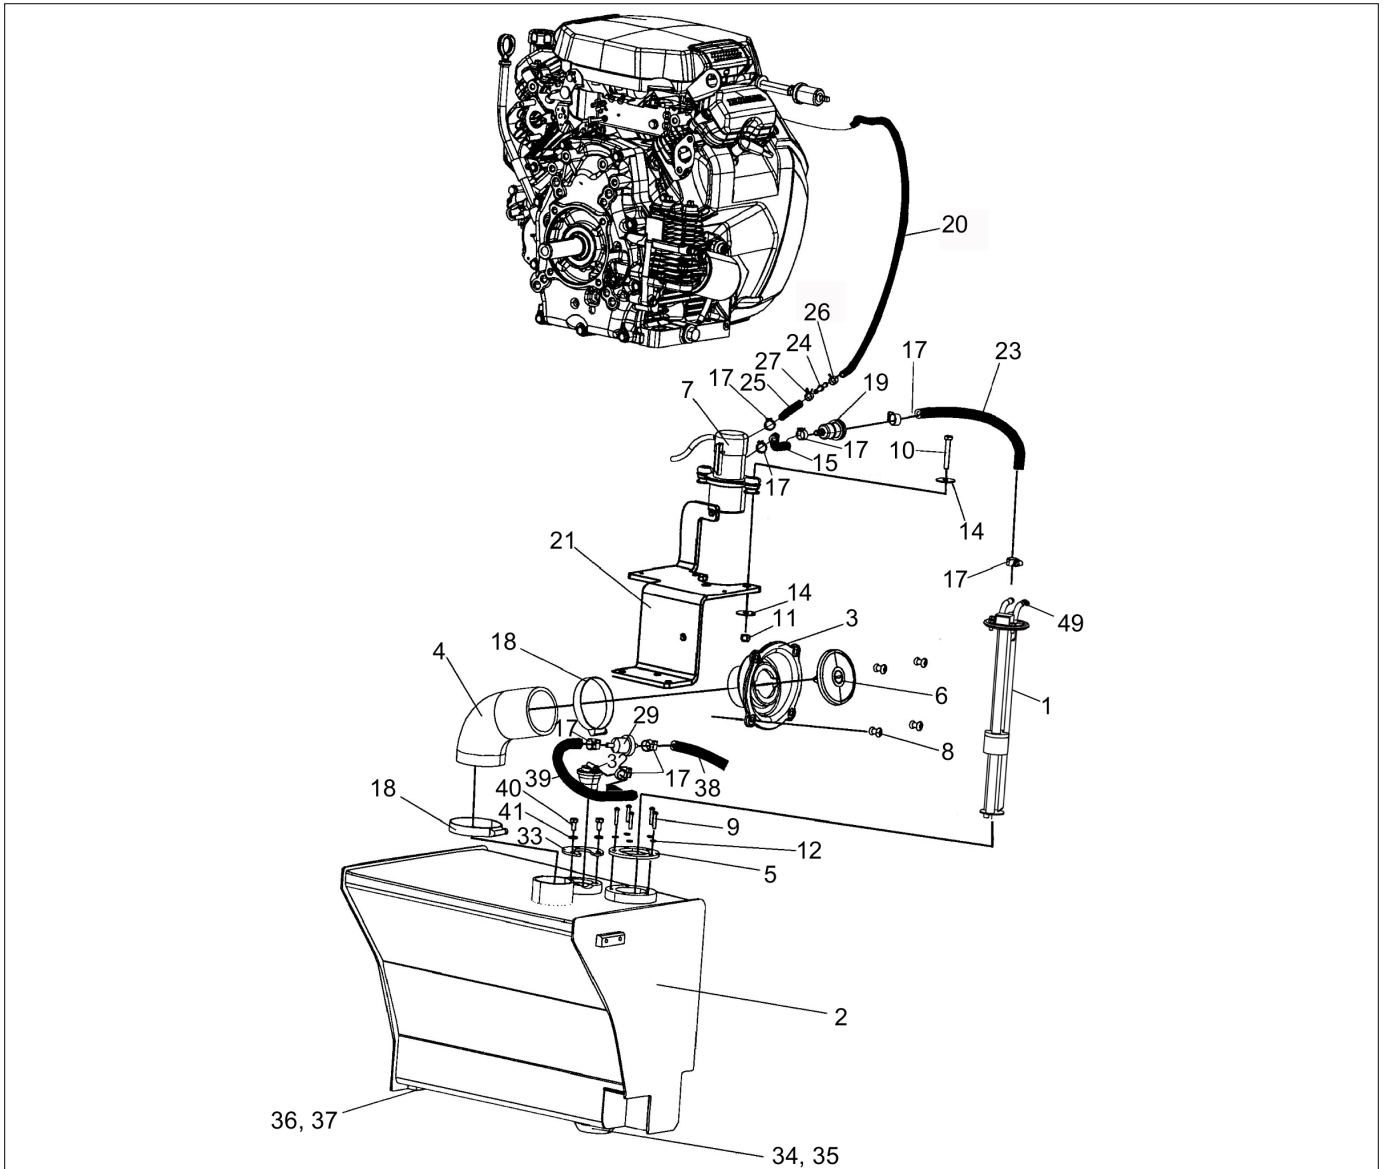

Engine

Item	Part No.	Name	Qty	Uom
1	4812269863	Oil level sensor	1	EA
2	4812112801	Fuel tank	1	EA
2	4812265168	Fuel tank	1	EA
3	4812114464	Filler neck	1	EA
4	4812115007	Fuller hose	1	EA
5	4700945777	Gasket	1	EA
6	4812118459	Fuel cap	1	EA
6_01	4812118885	Key "044"	1	EA
7	4700388521	Fuel pump	1	EA
7	4812313267	Fuel pump assy	1	EA
7_01	4812313260	Fuel pump	1	EA
7_02	4812274462	Harness	1	EA
8	4700791754	Blind rivet	4	EA
9	4700500004	Screw M5x12 8,8	5	EA
10	4700500088	Screw M6x40	2	EA
11	4700586002	Lock nut M6 -8	2	EA
12	4700904281	Washer, 5,3x10x1 300HV	5	EA
14	4700615065	Steel plain washer	4	EA
15	4812117376	Fuel hose	1	EA
17	4700313075	Hose clamp	7	EA
18	4700313023	Hose clamp	2	EA
19	4700940444	Fuel filter	1	EA
20		Hose	1	M
21	4700387284	Battery shelf	1	EA
22	4700792146	Hose clamp	3	EA
23	4812117376	Fuel hose	1	EA
24	4812265202	Connection	1	EA
25	4812156480	Fuel hose	1	EA
26	4812156481	Clamp	1	EA
27	4812156482	Clamp	2	EA
29	4700935438	Fuel filter	1	EA
32	4812114852	Valve housing	1	EA