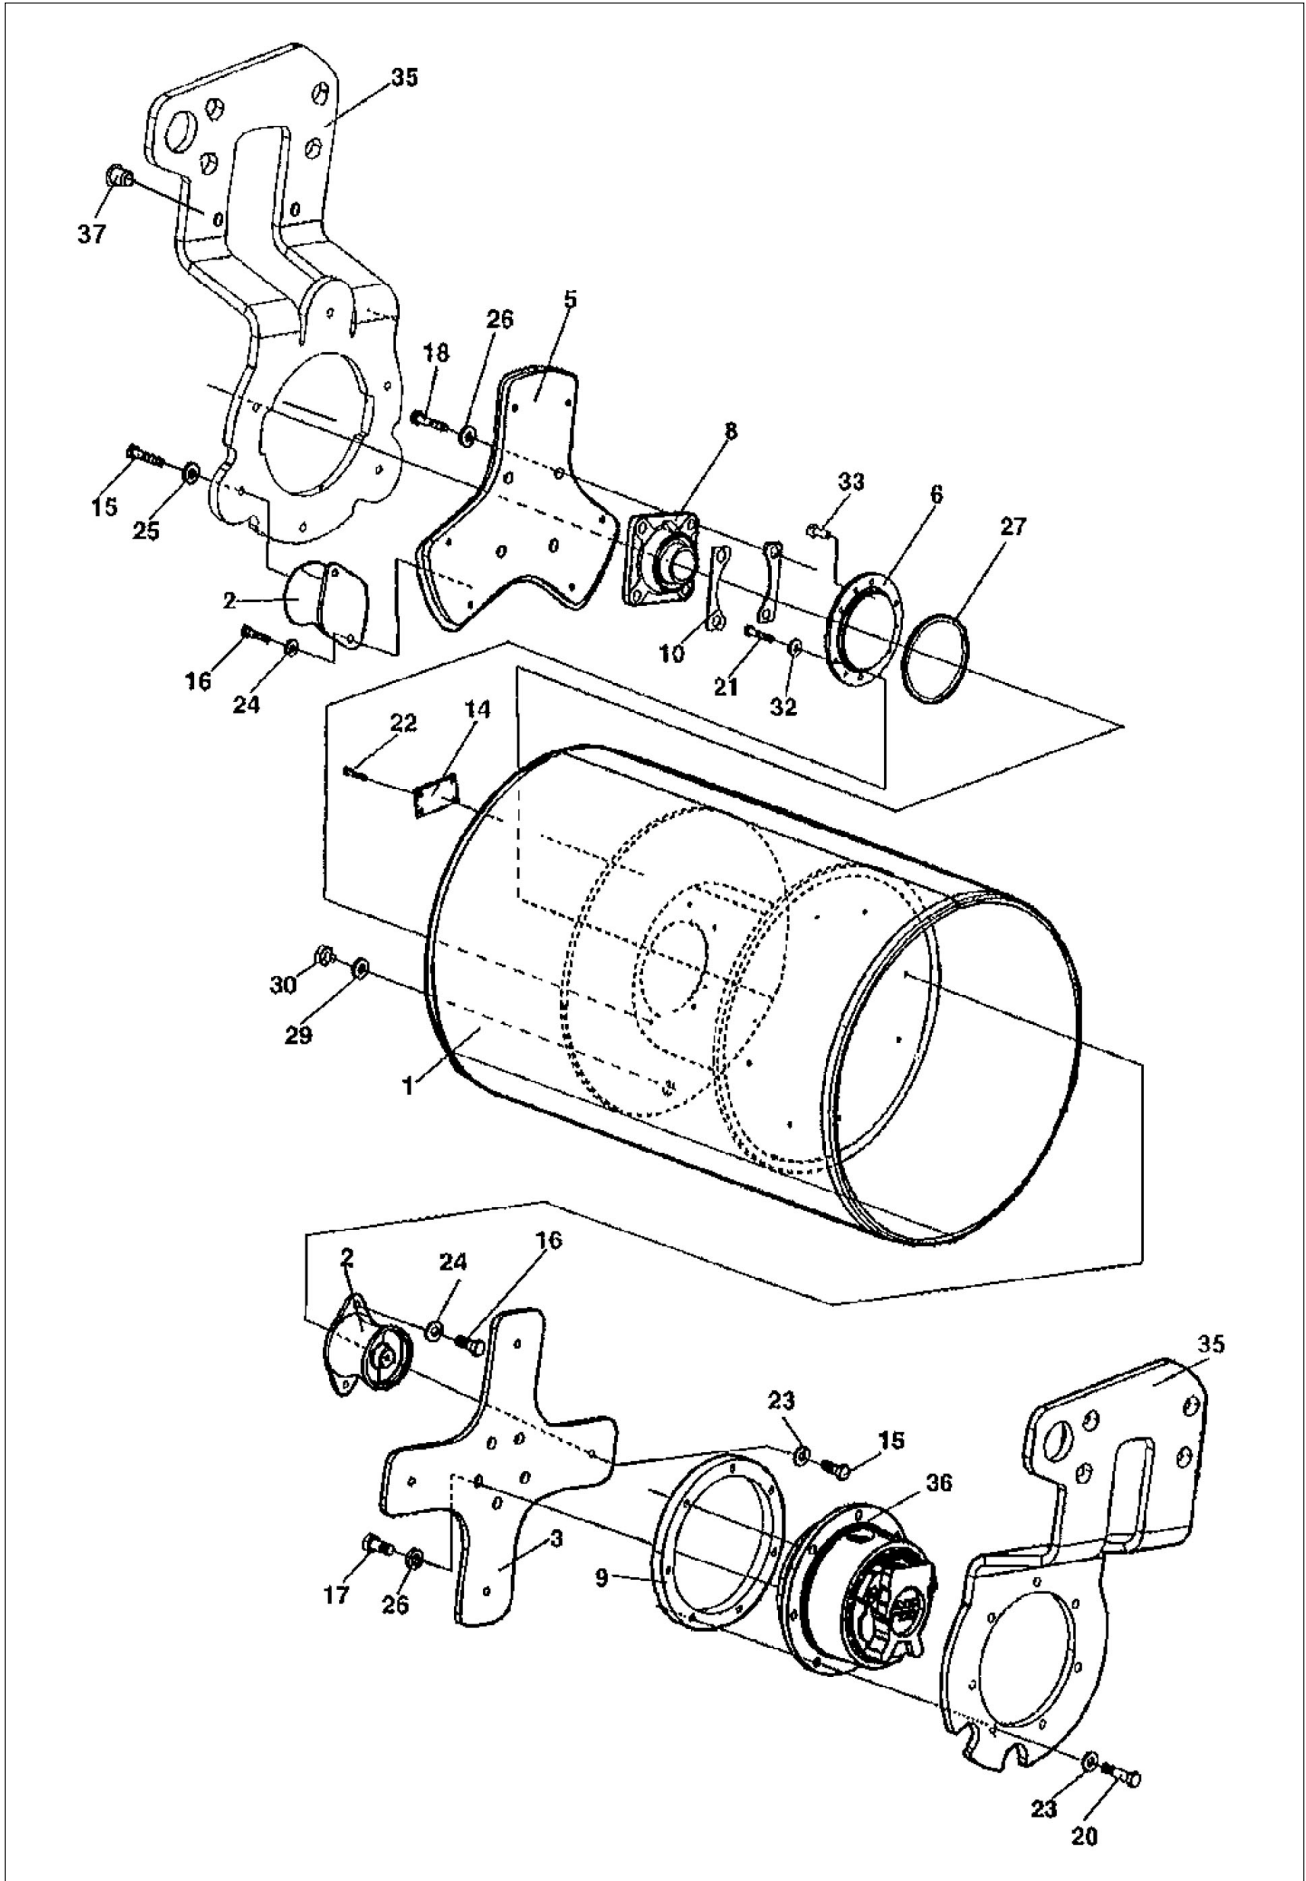

Drive

Item	Part No.	Name	Qty	Uom
1	4812280161	Drum	1	EA
2	4700391985	Shock absorber	7	EA
3	4812280158	Drive disc	1	EA
4	4700388850	Fork, vibration side	1	EA
5	4812280157	Support disc	1	EA
6	4700388387	Drum shaft	1	EA
7	4700388849	Fork, drive side	1	EA
8	4700388416	Bearing	1	EA
9	4700387137	Thread ring	1	EA
10	4700388259	Holder	2	EA
11	4700388153	Spacer	2	EA
12	4700387424	Shim	N	EA
13	4700387425	Shim	N	EA
14	-	Sign plate	1	EA
15	4700947687	Screw M12-1,75x30 10,9	7	EA
16	4700500280	Screw M10x1,5x25	14	EA
17	4700947694	Screw, M16 x 35 mm 10.9 GEOMET®	10	EA
18	4700500070	Hex. screw	4	EA
19	4700791972	Screw M12x100	8	EA
20	4700925519	Screw M12x55 10.9 GEOMET	7	EA
21	4700500021	Screw, M8x25 mm 8.8 A2K	6	EA
22	4700527002	Drive screw	4	EA
23	4700904703	Plain washer 13x24x4 mm	11	EA
24	4700904557	Washer, 10.5x22x4 mm 300 HV	14	EA
25	4700904231	Washer, 13x24x2 mm 300 HV	11	EA
26	4700904558	Washer, 17x30x6 mm 300 HV	14	EA
27	4700160041	O-ring	1	EA
29	4700162017	Seal ring	1	EA
30	4700232210	Plug	1	EA
32	4700904640	Washer, 8.4x22x3 mm 300HV	6	EA
33	4700903374	Protective plug	3	EA