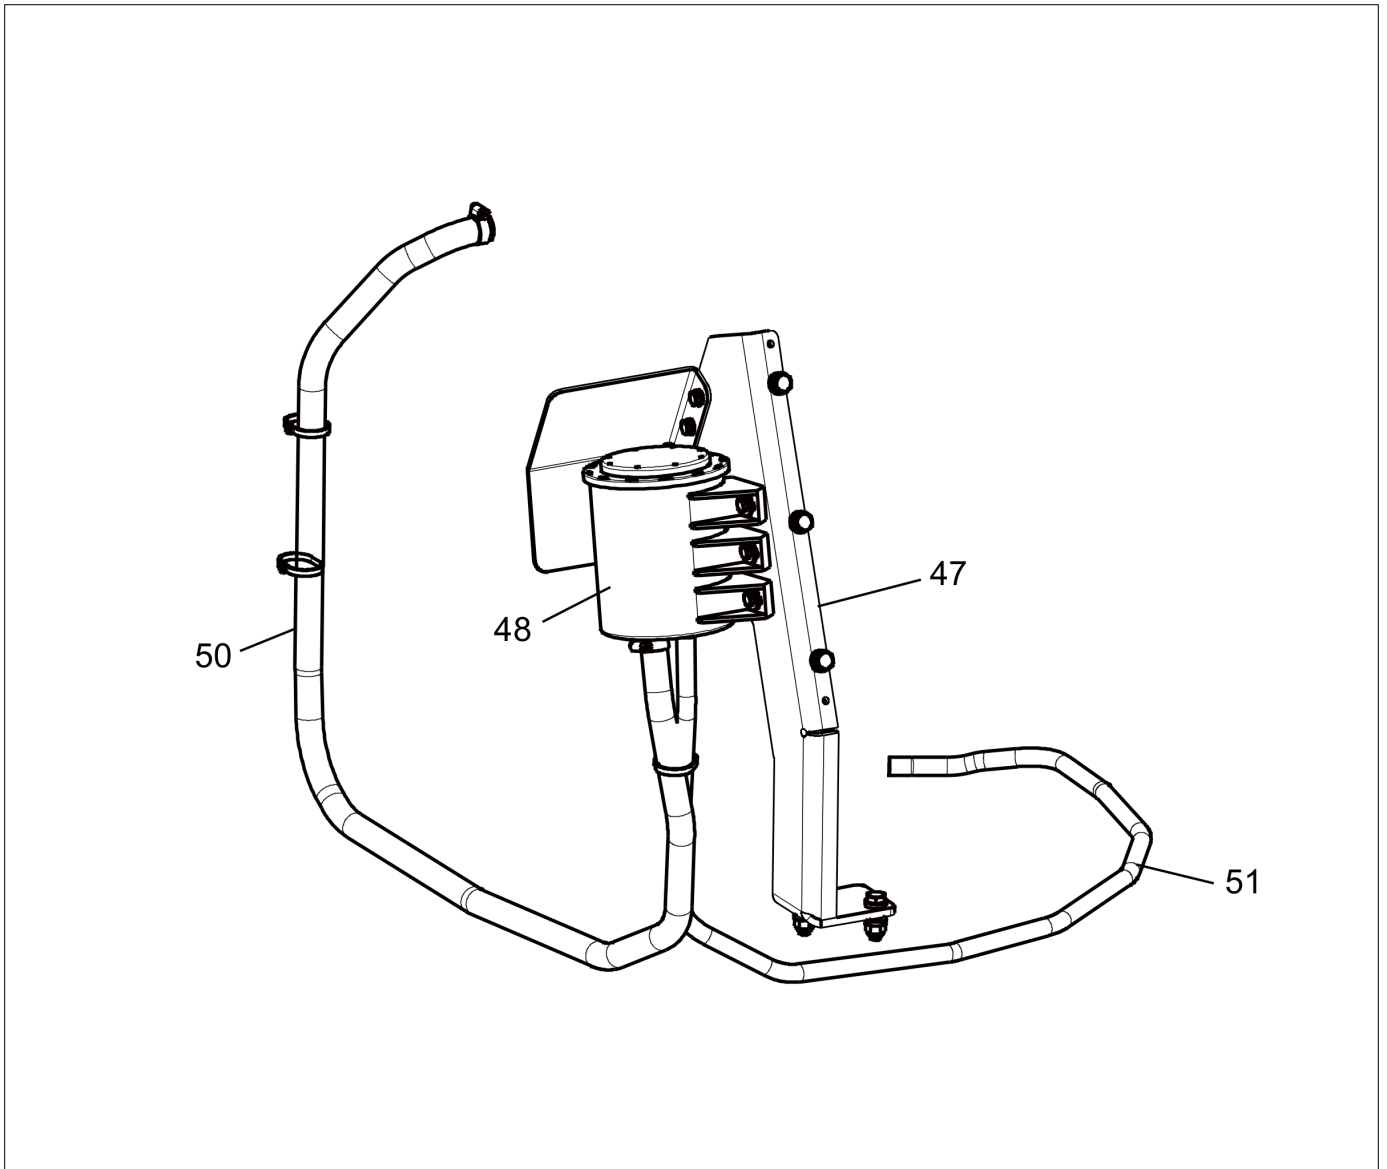

Item	Part No.	Name	Qty	Uom
33	4812114877	Bracket	1	EA
34	4811000486	Washer	1	EA
35	4700232050	Plug	1	EA
36	4700904735	Steel plain washer	4	EA
37	4700500013	Screw, M6x16 mm 8.8 A2K	4	EA
38	4812117376	Fuel hose	1	EA
39	4812117376	Fuel hose	1	EA
40	4700500012	Hex. screw	3	EA
41	4700904228	Washer 6,4x12x1,5	3	EA
42	4700313041	Cable ties, L=200 mm	2	EA
43	4812266100	LED lamp with socket	1	EA
44	4812269863	Oil level sensor	1	EA
45	4812266090	Fuel warning mark	1	EA
46	4812266092	Cable harness	1	EA
47	4812115054	Bracket	1	EA
48	4812114816	Carbon canister	1	EA
49	4700904137	Protection cap	1	EA
50	4811000483	Fuel hose	1.2	M
51	4812117376	Fuel hose	1.2	EA